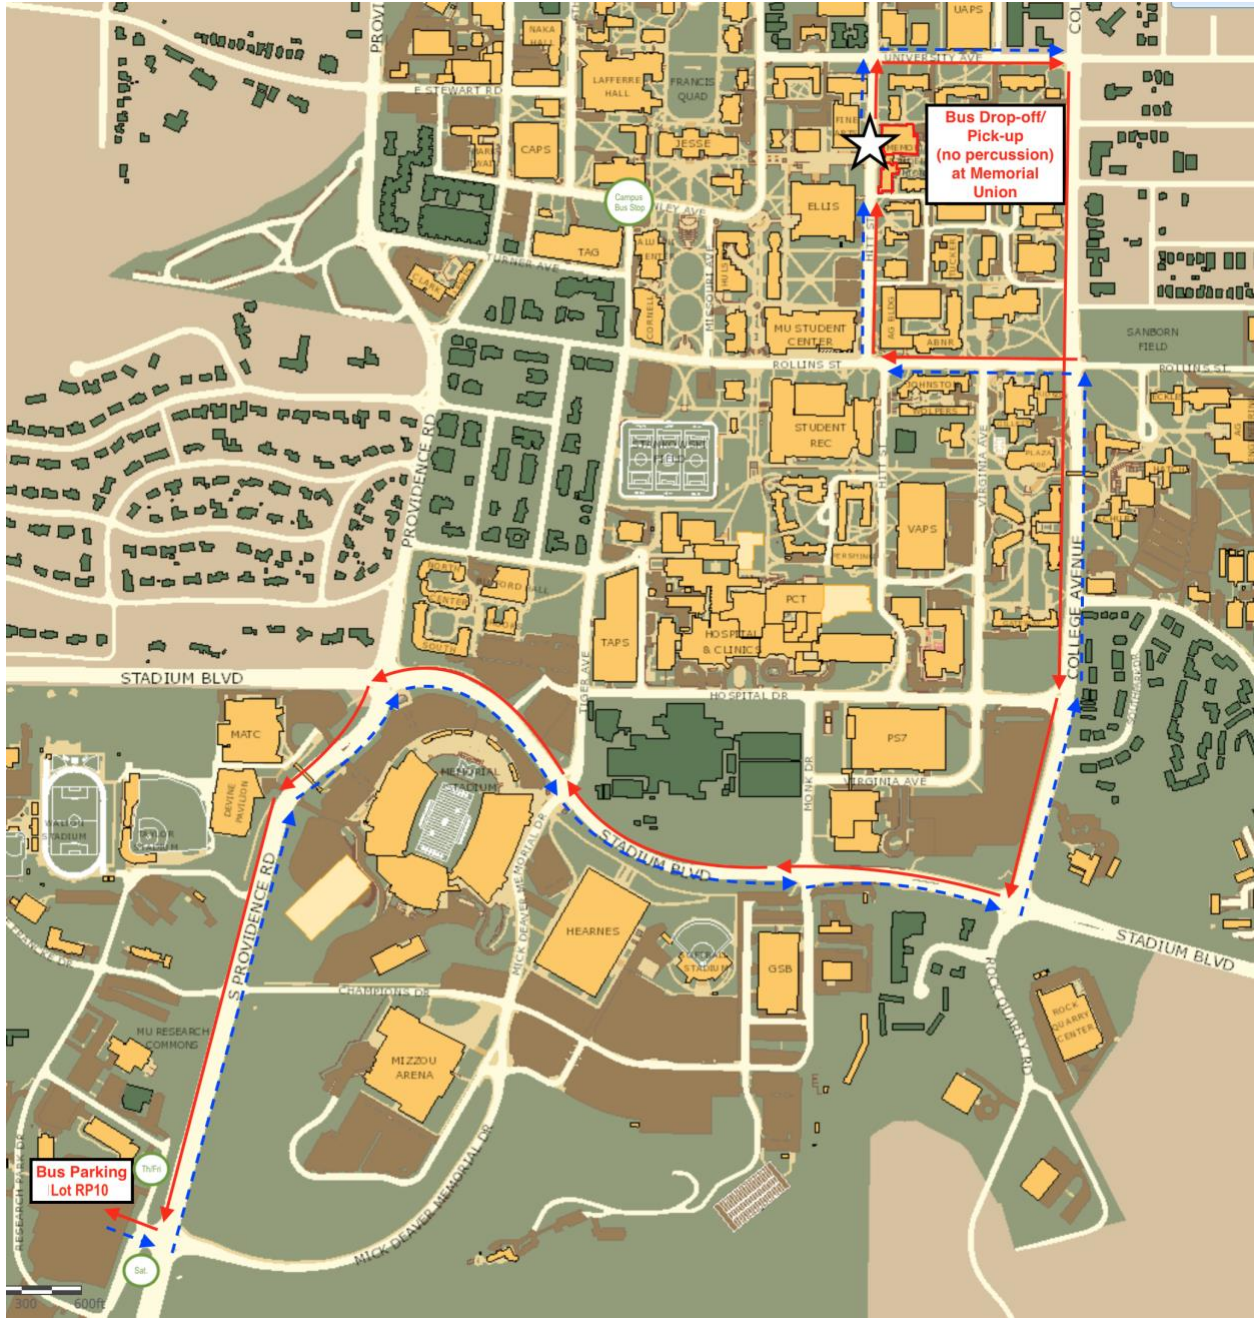

Directions for Drop-Off →

Directions for Pick-Up - - - - -

Student Drop-off/Pick-Up Location

City/Tiger Line Bus Stop Locations