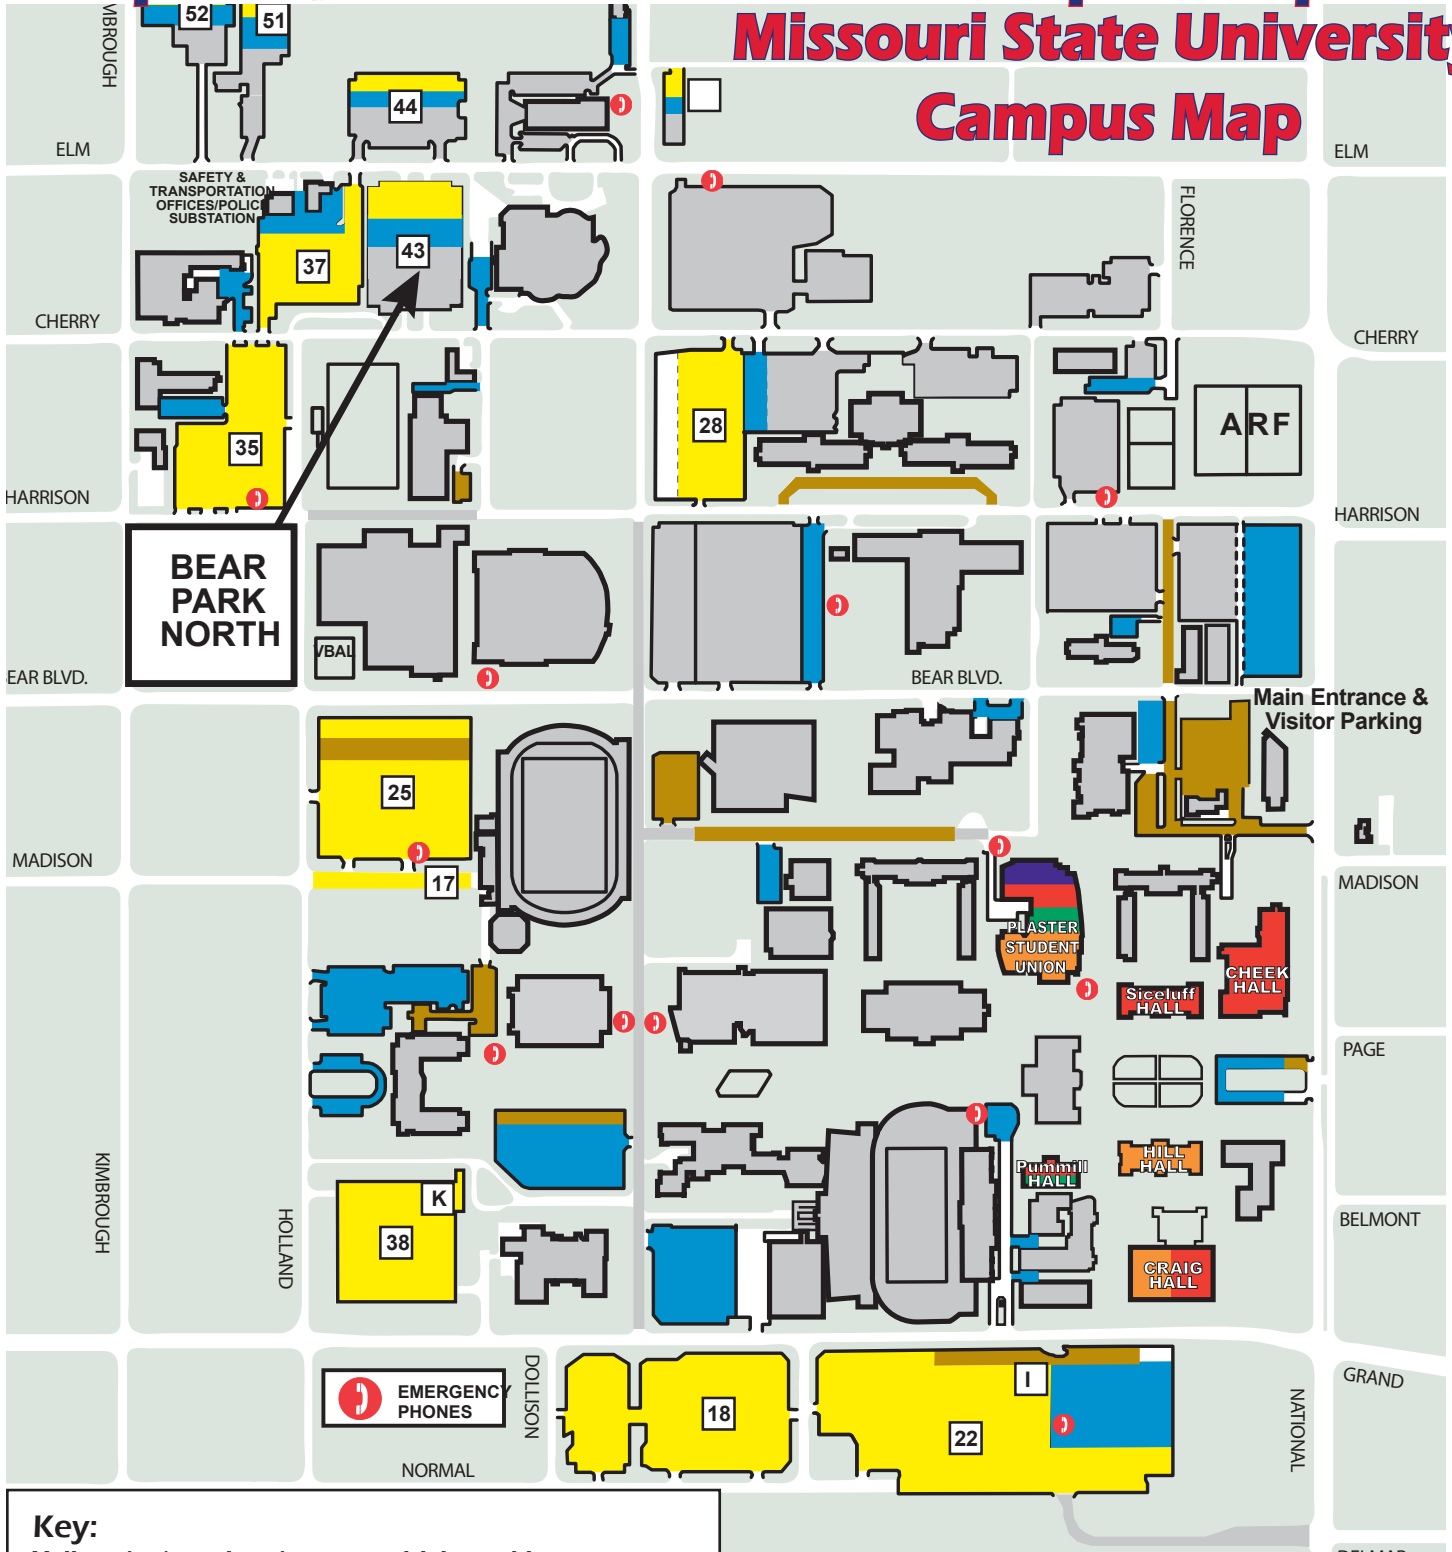

2019 MSHSAA

Speech, Debate & Theatre Championships

Missouri State University Campus Map

Key:
 Yellow (w/numbers)- open vehicle parking
 Blue (darker gray)- campus reserved parking only
 Brown (medium gray)- metered parking lot
 Red building- used for IE/acting events
 Orange building- used for Policy Debate
 Purple building- used for Lincoln Douglas Debate
 Green building- used for Public Forum Debate

Parking Note:
Bus Parking allowed in Lot # 44, 51 or 52 only.
Vehicle Parking allowed in Bear Park North (Lot #43) or any Yellow colored lot (gray with numbered square if looking at Black/White map)