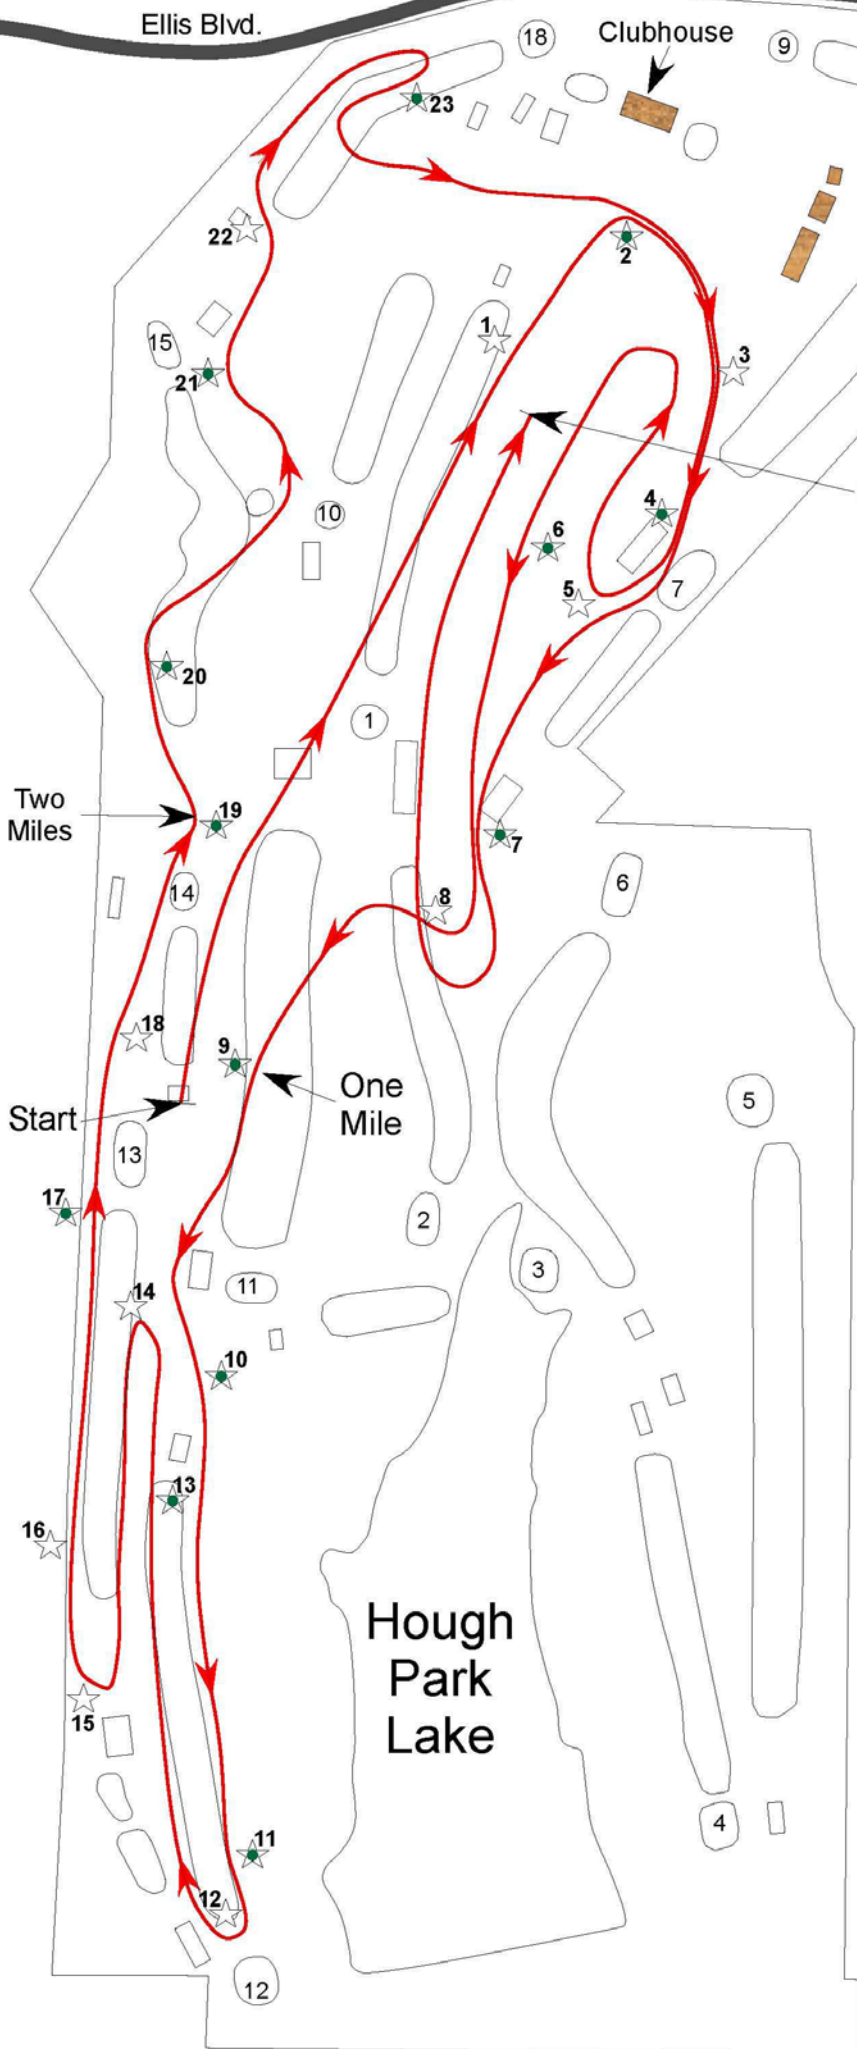

Ellis Blvd.

Clubhouse

Oak Hills Golf Center at Hough Park

5000 Meter Course

-  Course Route
-  Marshall Positions
-  Buildings
-  Radios

**2018 MSHSAA Cross Country
State Championship Course**

**Subject to change for Improvements*