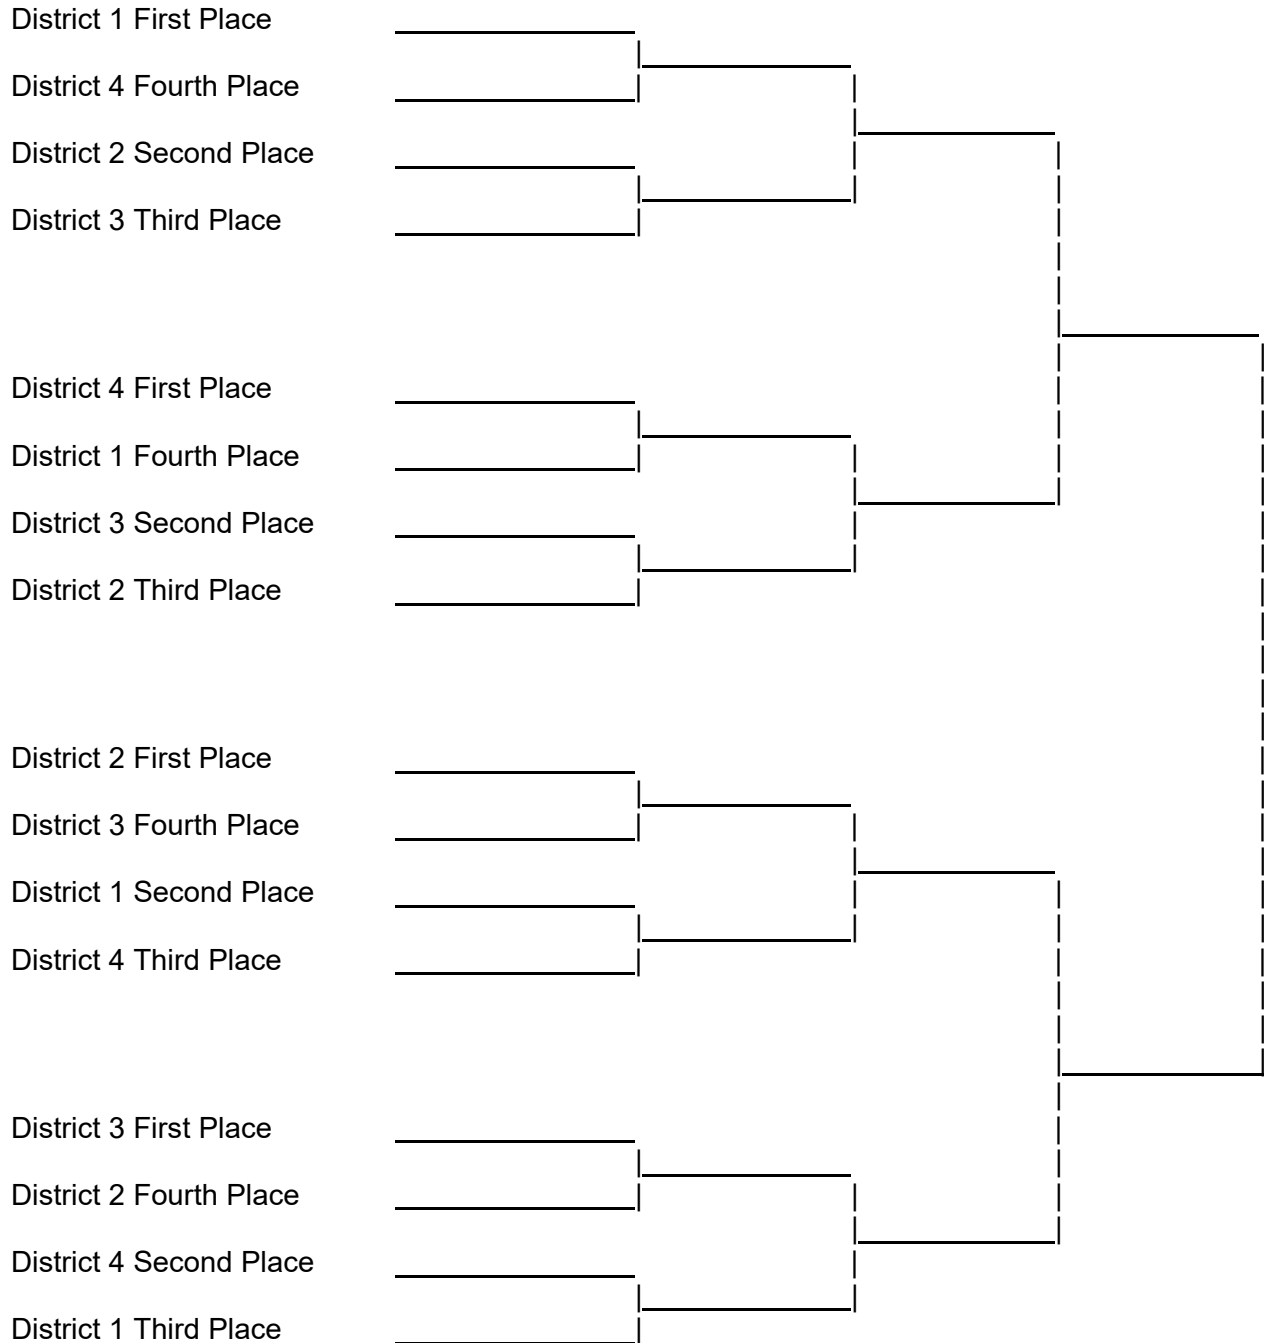

STATE WRESTLING CHAMPIONSHIPS PAIRINGS

Pairings for the State Wrestling championships are made using **12 predetermined bracket types/rotations**. Each weight class was randomly drawn to one of the bracket types/rotations for the **2023 Wrestling Championships** as recommended by the Wrestling Advisory Committee.

The following bracket shows the pairings for the following weight class(es) for the **2023 State Wrestling Championships**.

BRACKET ROTATION F: (Boys 175) (Girls 105)

DISTRICT RESULTS