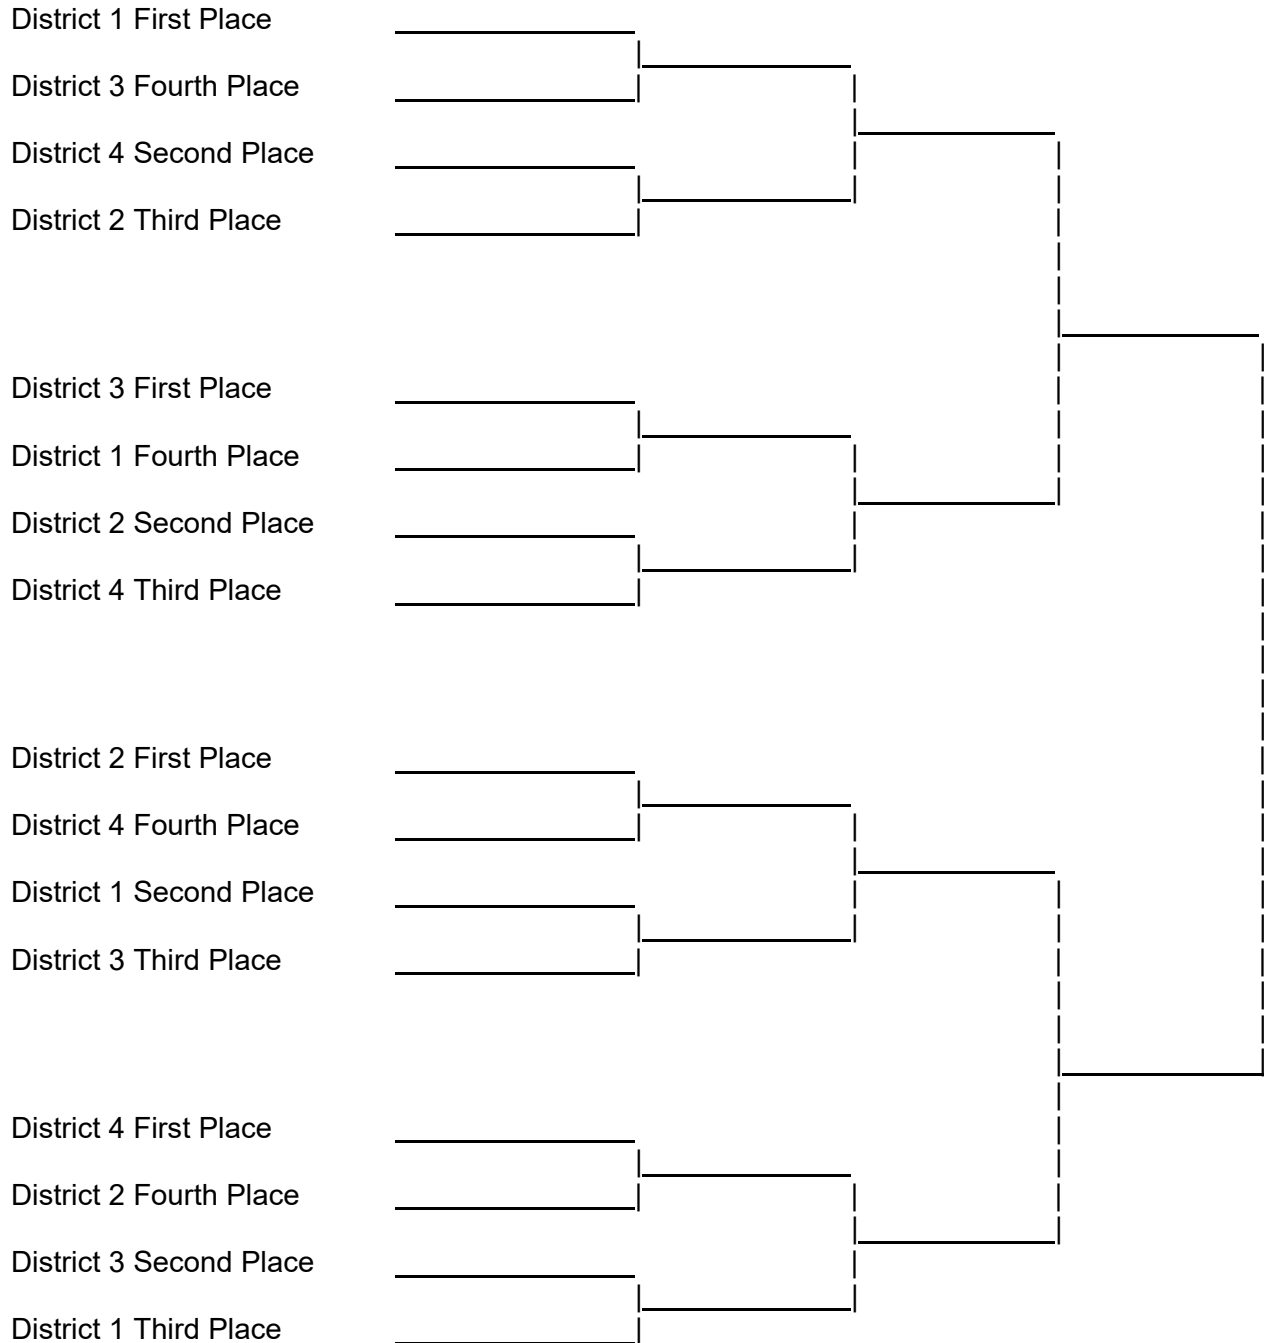

STATE WRESTLING CHAMPIONSHIPS PAIRINGS

Pairings for the State Wrestling championships are made using **12 predetermined bracket types/rotations**. Each weight class was randomly drawn to one of the bracket types/rotations for the **2023 Wrestling Championships** as recommended by the Wrestling Advisory Committee.

The following bracket shows the pairings for the following weight class(es) for the **2023 State Wrestling Championships**.

BRACKET ROTATION K: (Boys 165) (Girls 170)

DISTRICT RESULTS