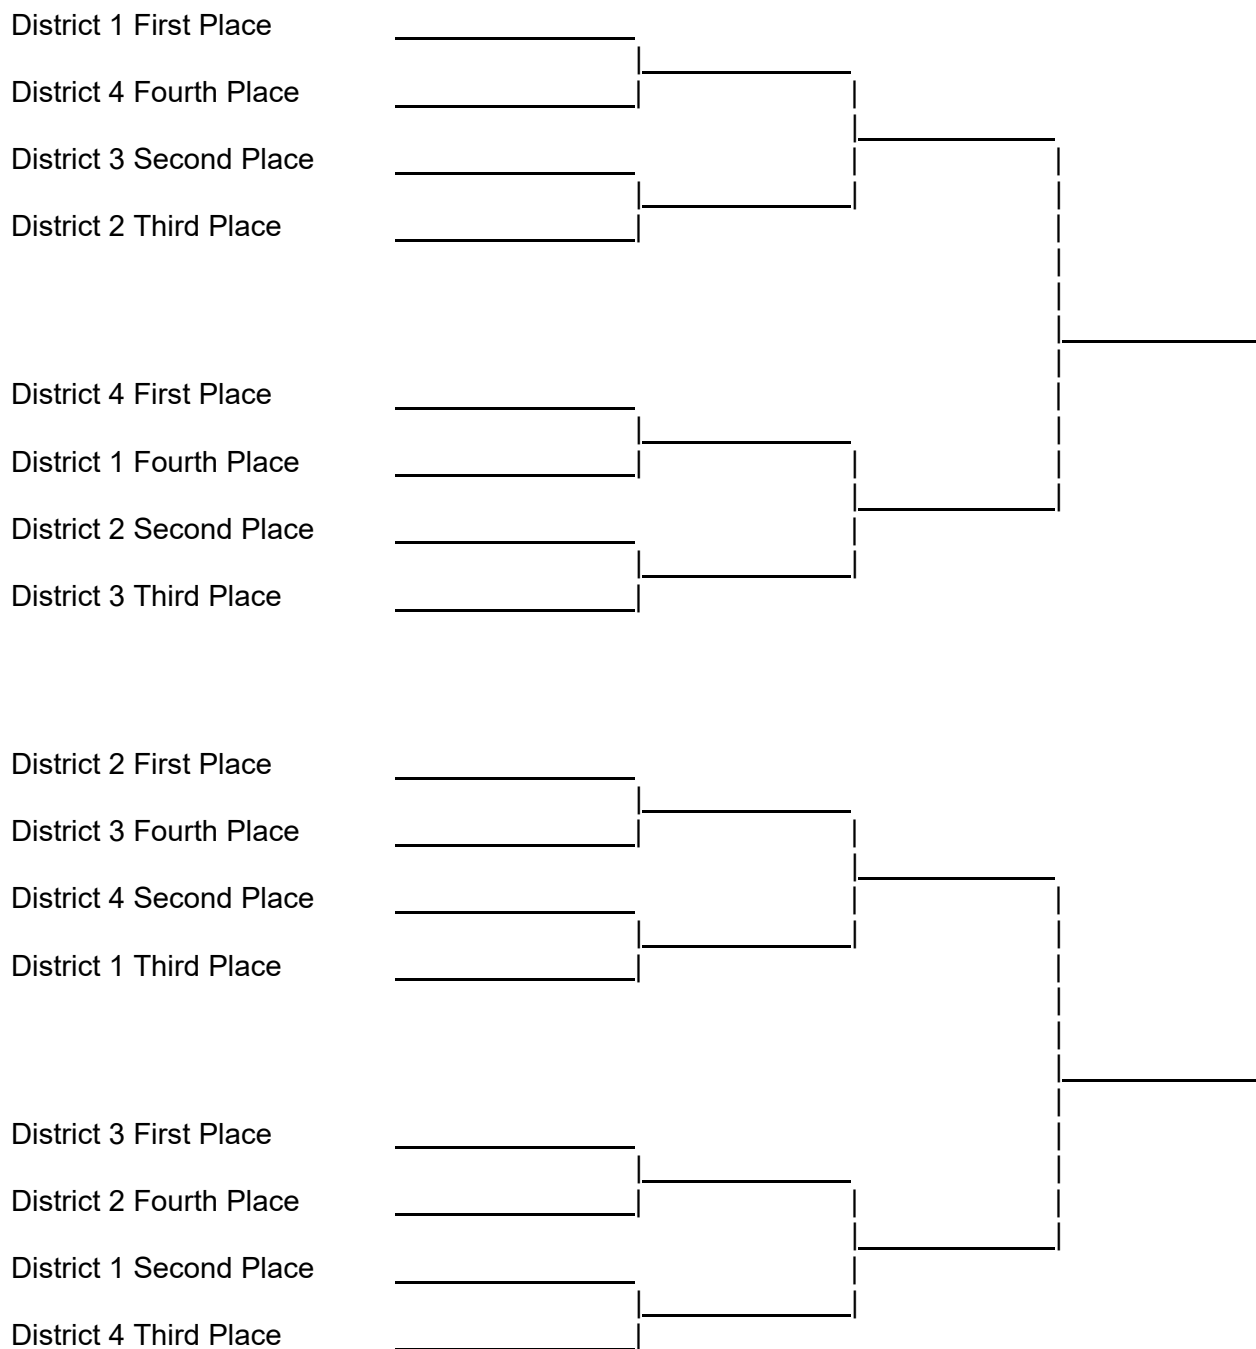

STATE WRESTLING CHAMPIONSHIPS PAIRINGS

Pairings for the State Wrestling championships are made using **12 predetermined bracket types/rotations**. Each weight class was randomly drawn to one of the bracket types/rotations for the **2023 Wrestling Championships** as recommended by the Wrestling Advisory Committee.

The following bracket shows the pairings for the following weight class(es) for the **2023 State Wrestling Championships**.

BRACKET ROTATION I: (Boys 150) (Girls 135, 120)

DISTRICT RESULTS