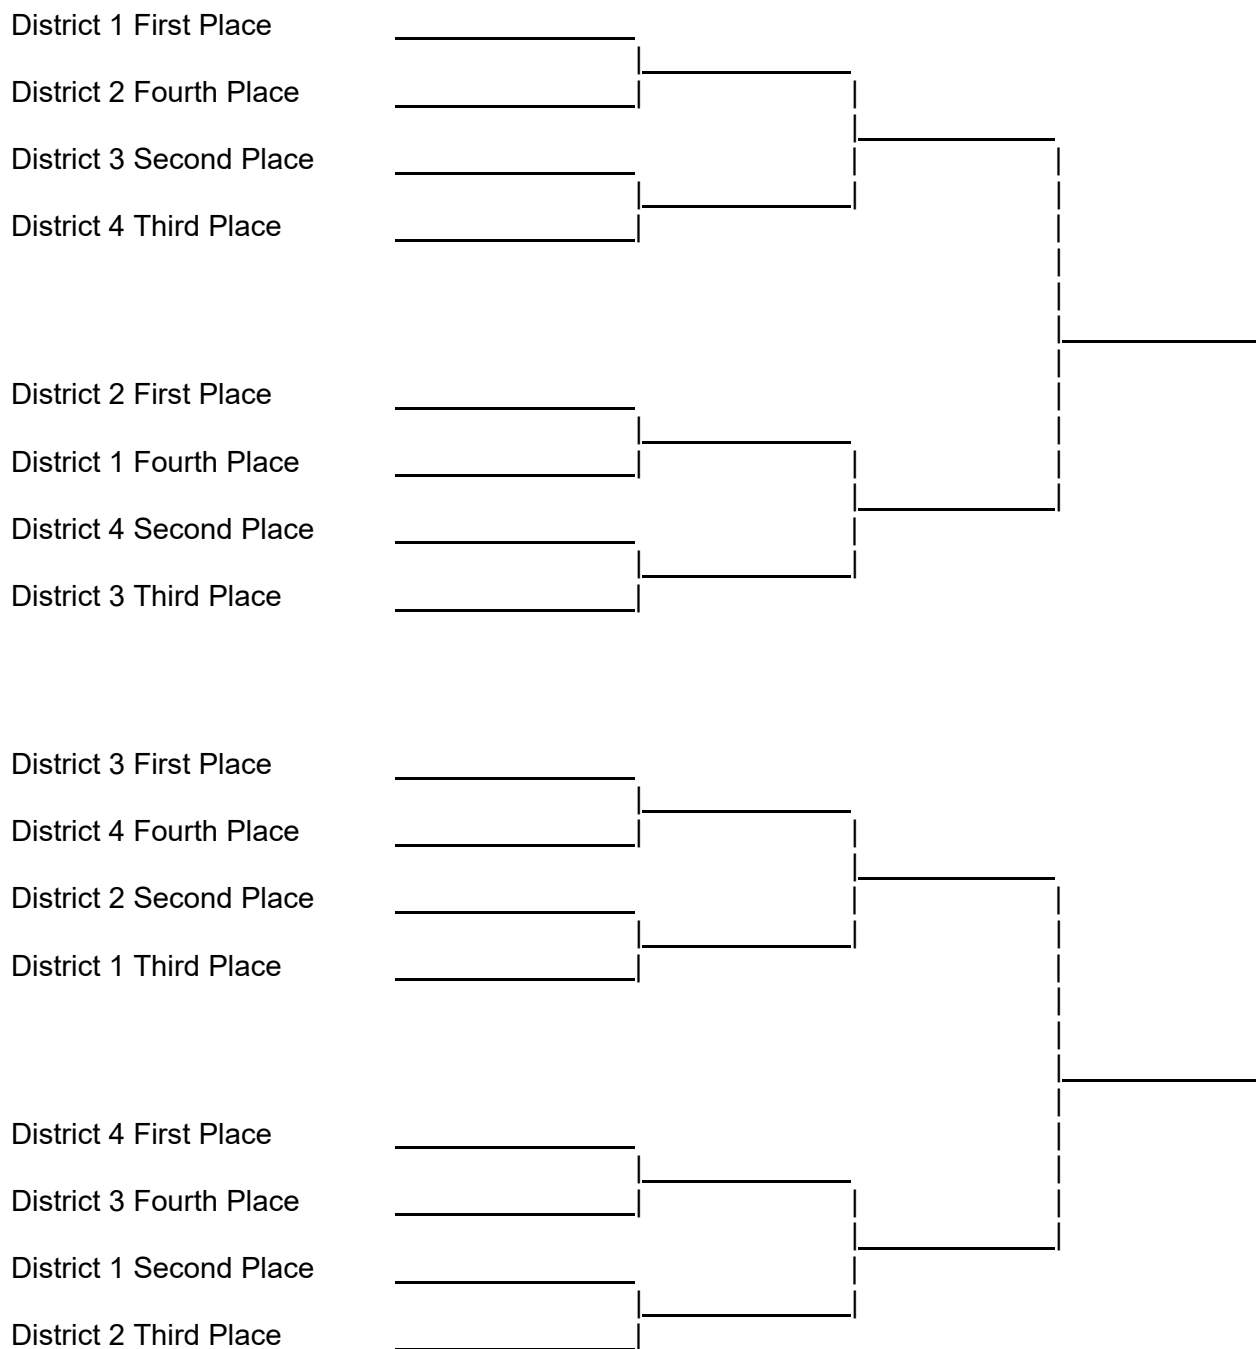

STATE WRESTLING CHAMPIONSHIPS PAIRINGS

Pairings for the State Wrestling championships are made using **12 predetermined bracket types/rotations**. Each weight class was randomly drawn to one of the bracket types/rotations for the **2023 Wrestling Championships** as recommended by the Wrestling Advisory Committee.

The following bracket shows the pairings for the following weight class(es) for the **2023 State Wrestling Championships**.

BRACKET ROTATION J: (Boys 132) (Girls 145)

DISTRICT RESULTS