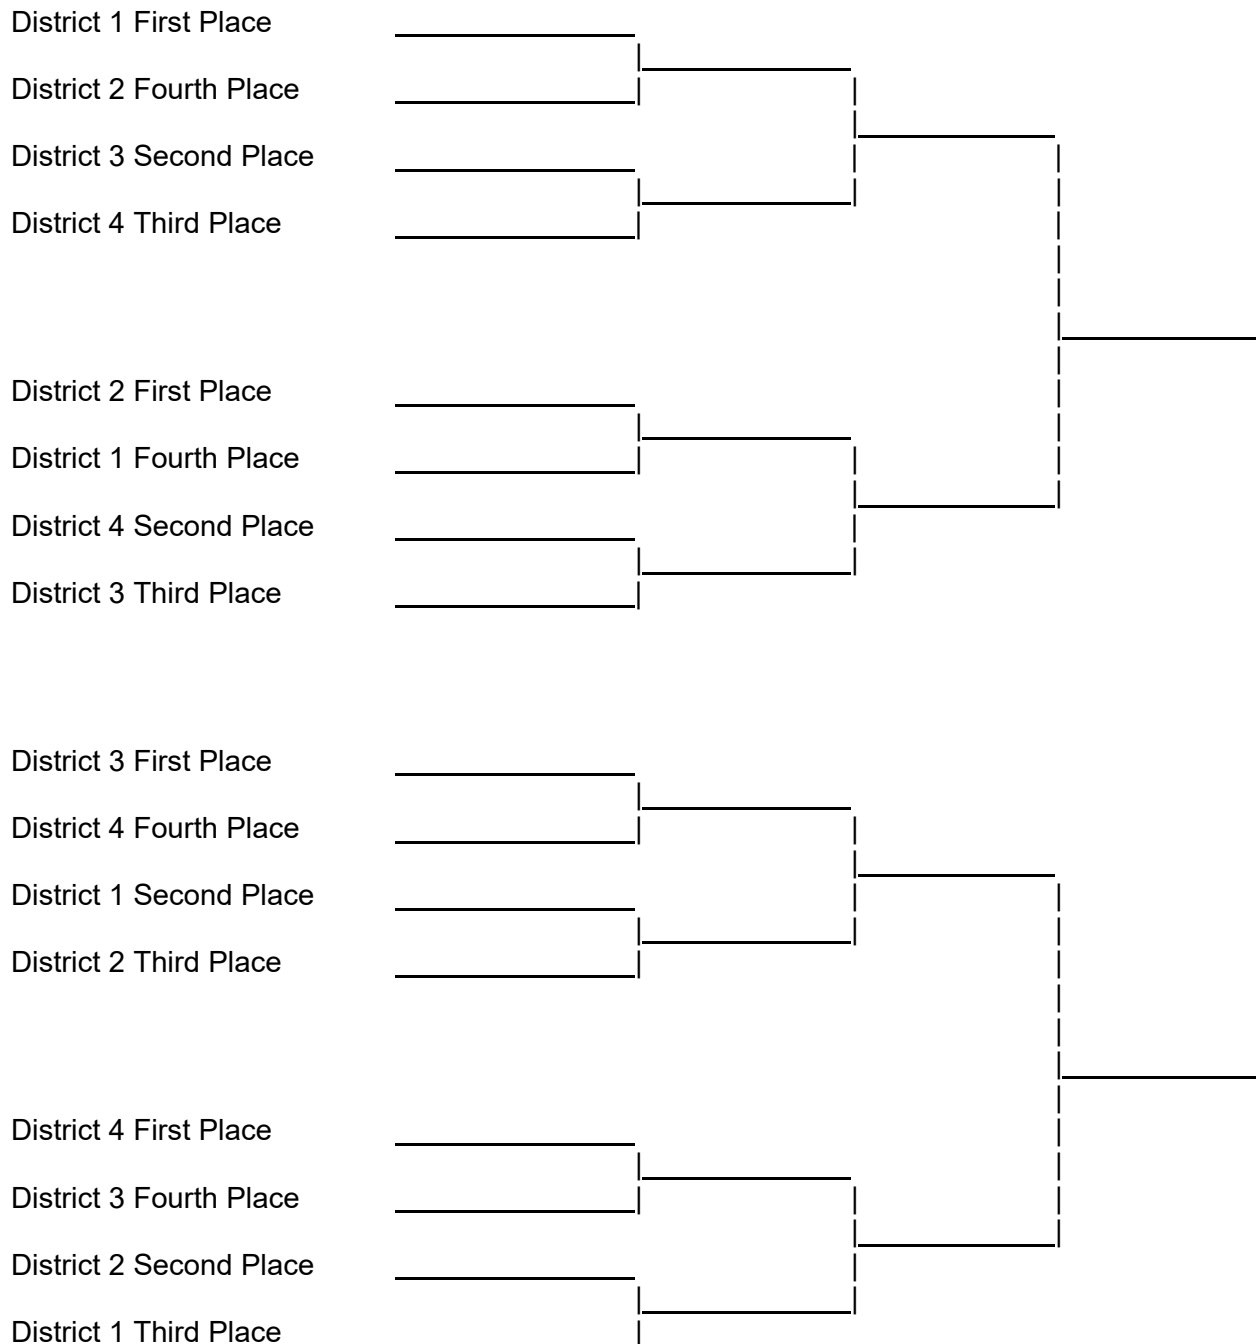

STATE WRESTLING CHAMPIONSHIPS PAIRINGS

Pairings for the State Wrestling championships are made using **12 predetermined bracket types/rotations**. Each weight class was randomly drawn to one of the bracket types/rotations for the **2023 Wrestling Championships** as recommended by the Wrestling Advisory Committee.

The following bracket shows the pairings for the following weight class(es) for the **2023 State Wrestling Championships**.

BRACKET ROTATION D: (Boys 157) (Girls 235)

DISTRICT RESULTS