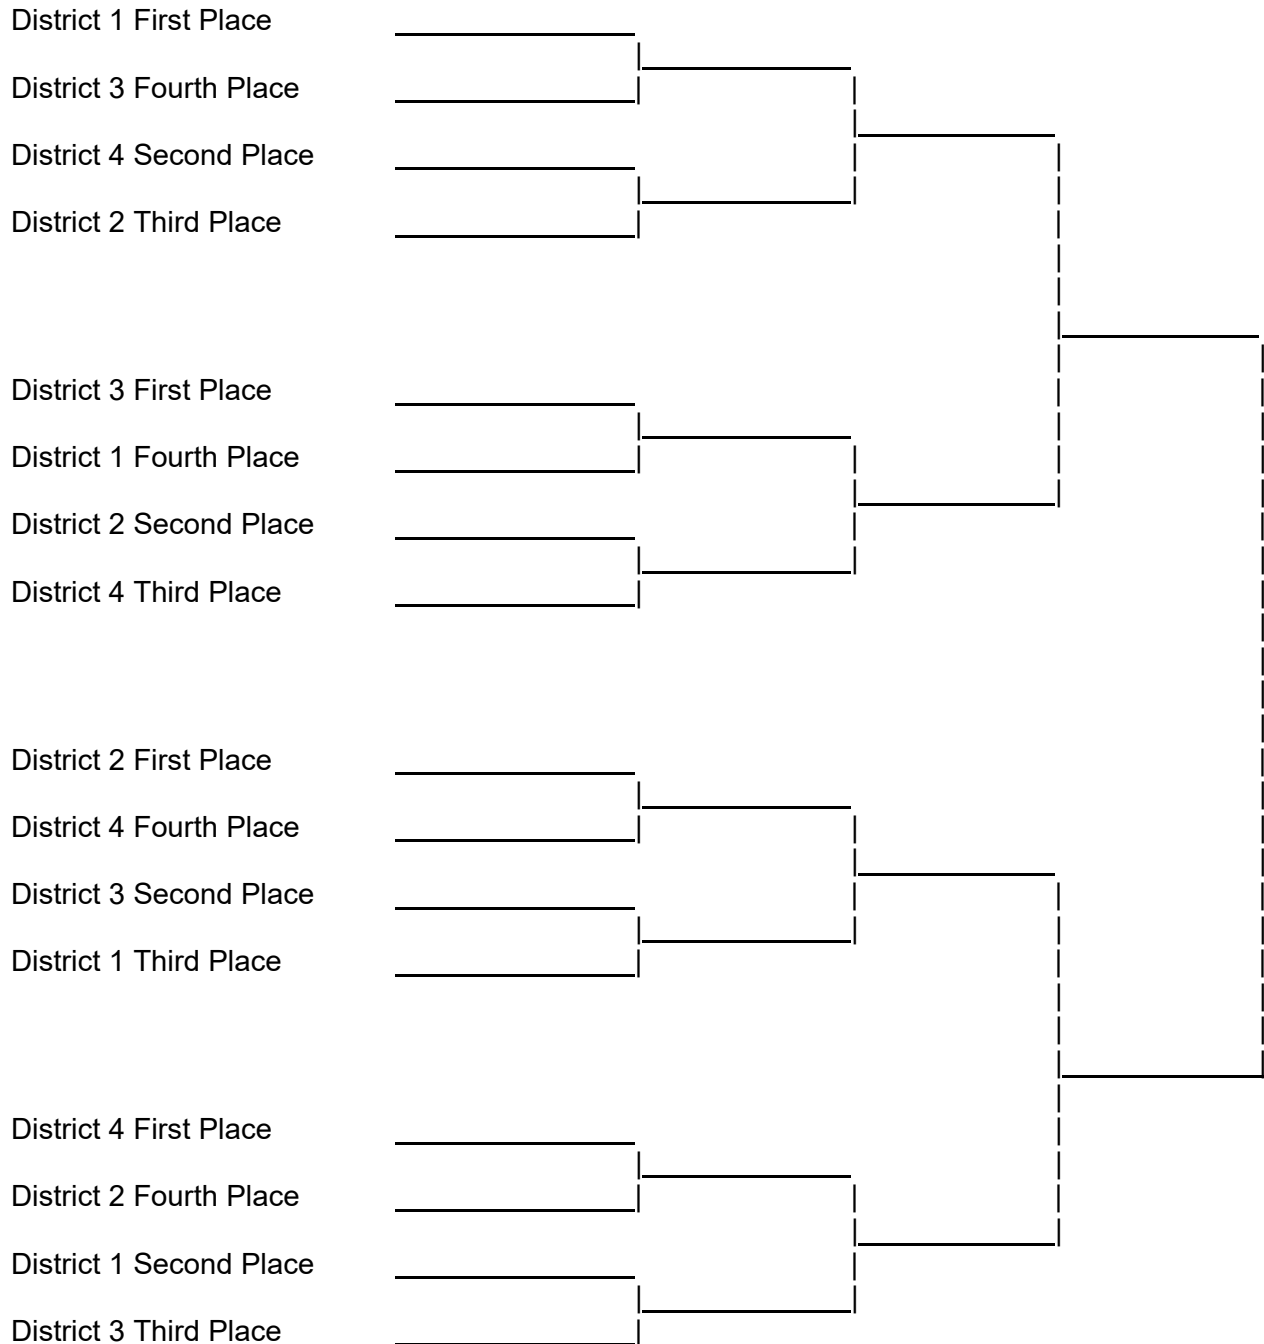

STATE WRESTLING CHAMPIONSHIPS PAIRINGS

Pairings for the State Wrestling championships are made using **12 predetermined bracket types/rotations**. Each weight class was randomly drawn to one of the bracket types/rotations for the **2023 Wrestling Championships** as recommended by the Wrestling Advisory Committee.

The following bracket shows the pairings for the following weight class(es) for the **2023 State Wrestling Championships**.

BRACKET ROTATION E: (Boys 106) (Girls 125)

DISTRICT RESULTS