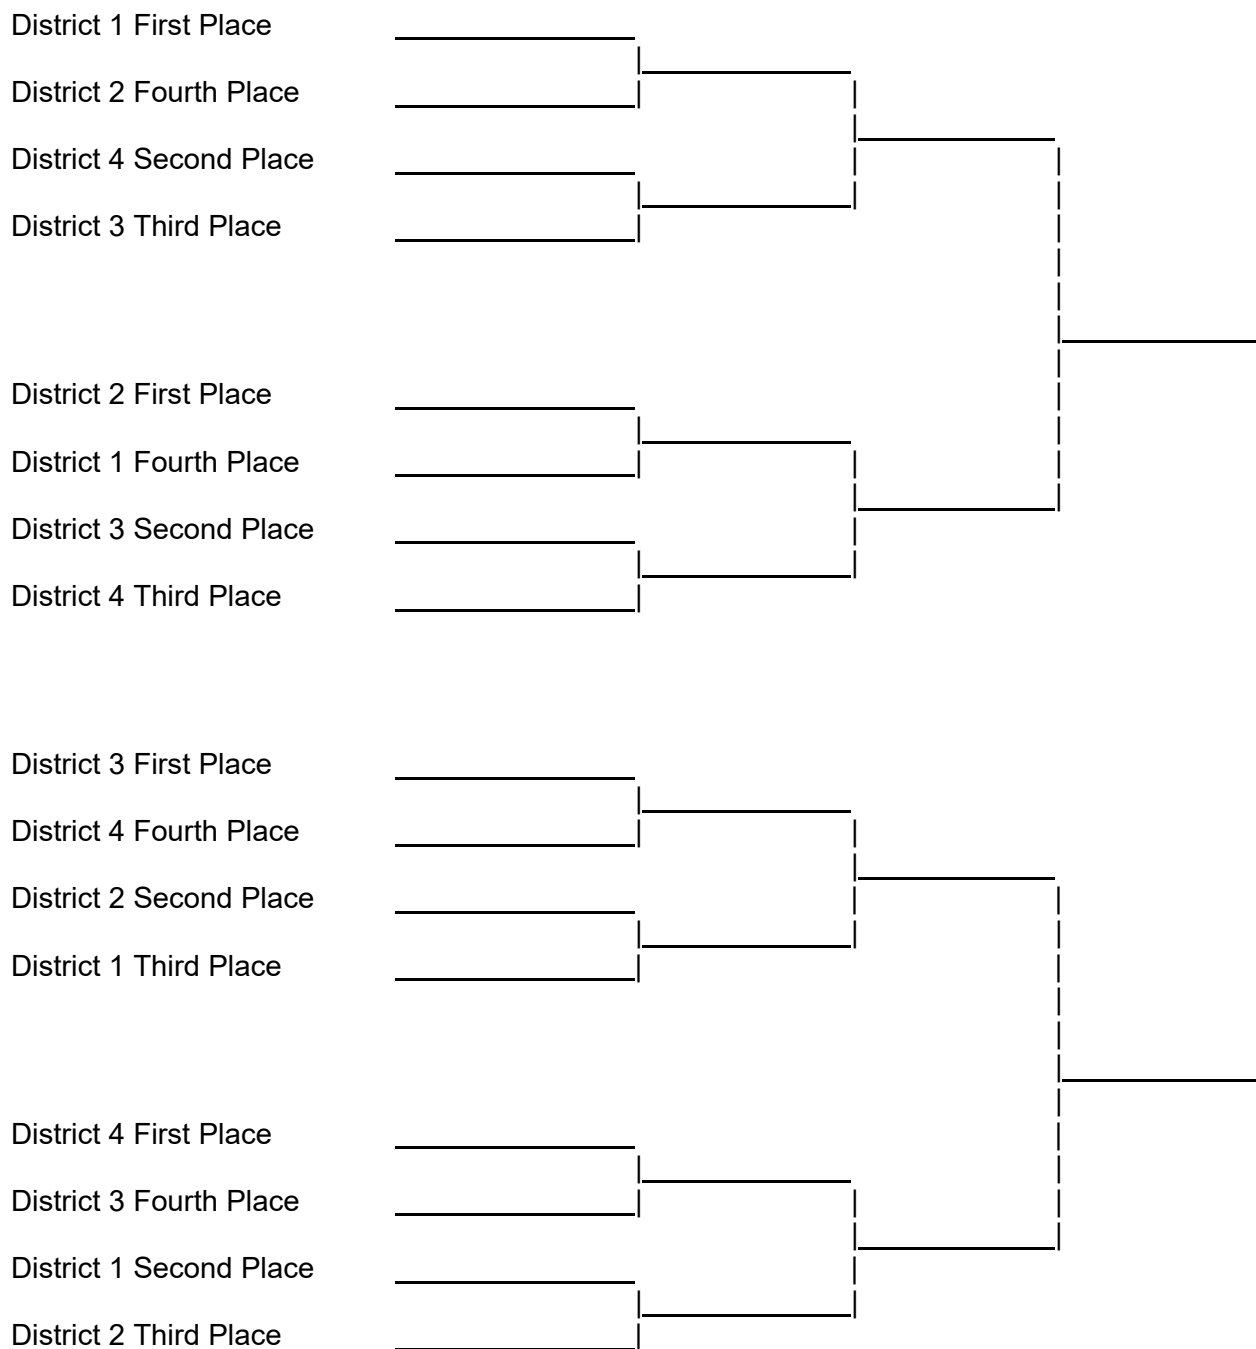

STATE WRESTLING CHAMPIONSHIPS PAIRINGS

Pairings for the State Wrestling championships are made using **12 predetermined bracket types/rotations**. Each weight class was randomly drawn to one of the bracket types/rotations for the **2023 Wrestling Championships** as recommended by the Wrestling Advisory Committee.

The following bracket shows the pairings for the following weight class(es) for the **2023 State Wrestling Championships**.

BRACKET ROTATION G: (Boys 285, 113) (Girls 155)

DISTRICT RESULTS