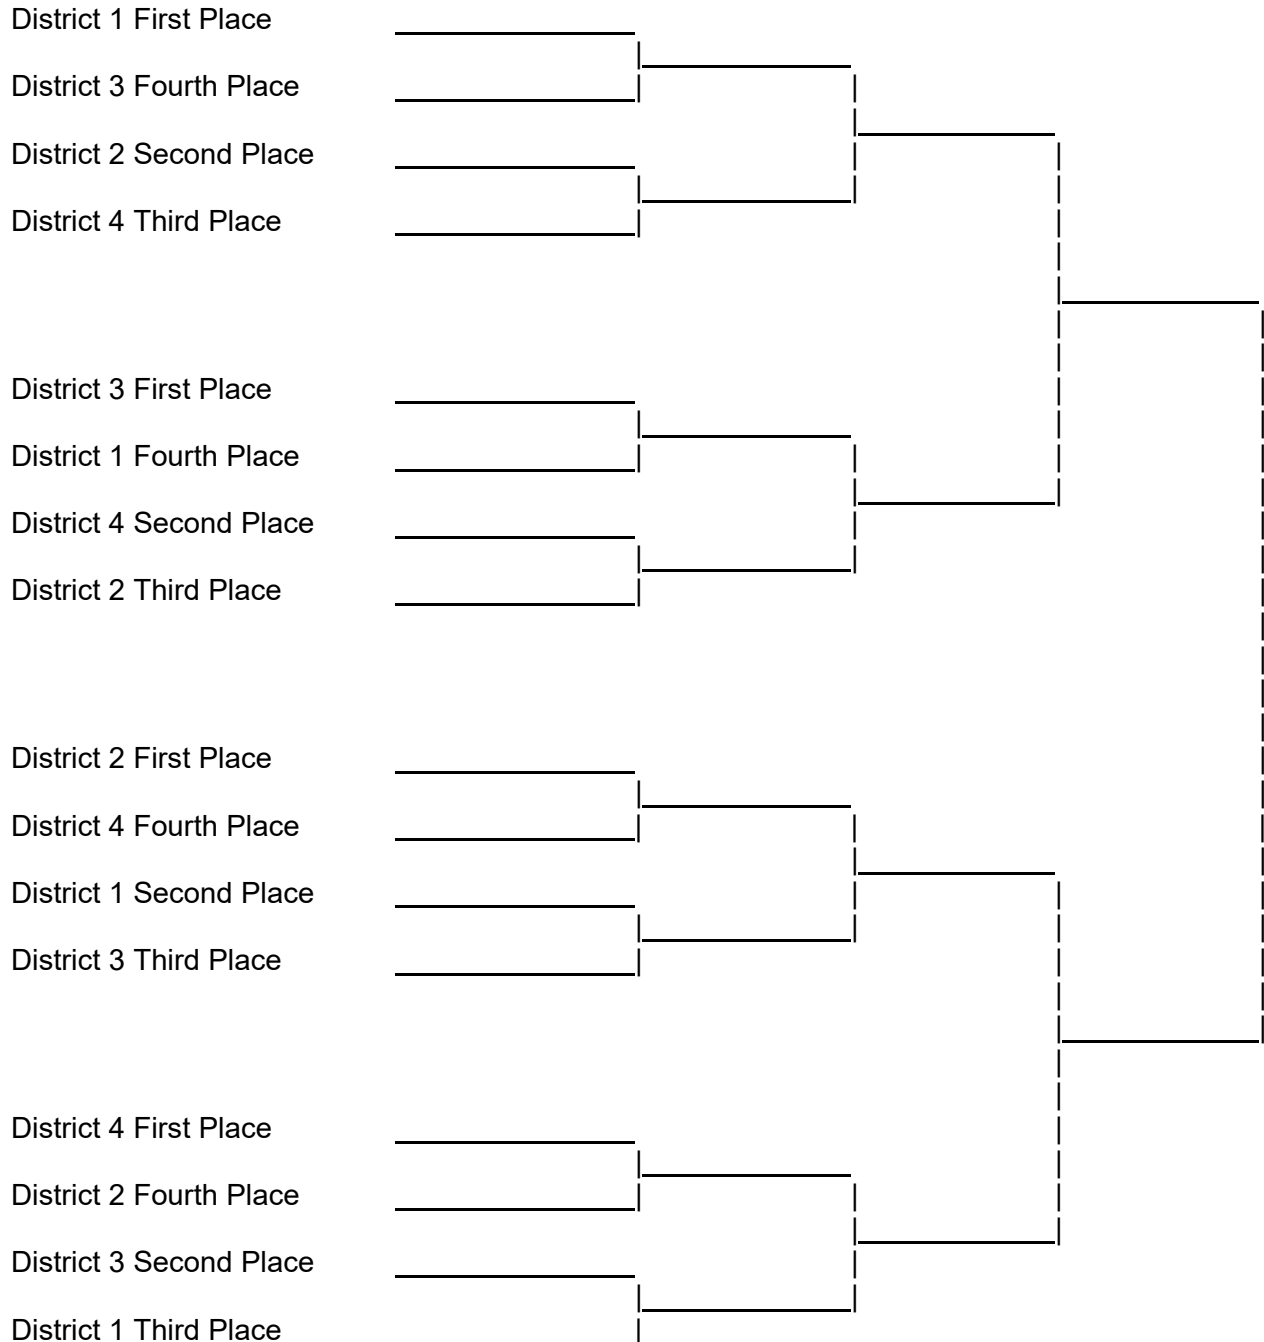

STATE WRESTLING CHAMPIONSHIPS PAIRINGS

Pairings for the State Wrestling championships are made using **12 predetermined bracket types/rotations**. Each weight class was randomly drawn to one of the bracket types/rotations for the **2023 Wrestling Championships** as recommended by the Wrestling Advisory Committee.

The following bracket shows the pairings for the following weight class(es) for the **2023 State Wrestling Championships**.

BRACKET ROTATION B: (Boys 120) (Girls 190, 140)

DISTRICT RESULTS