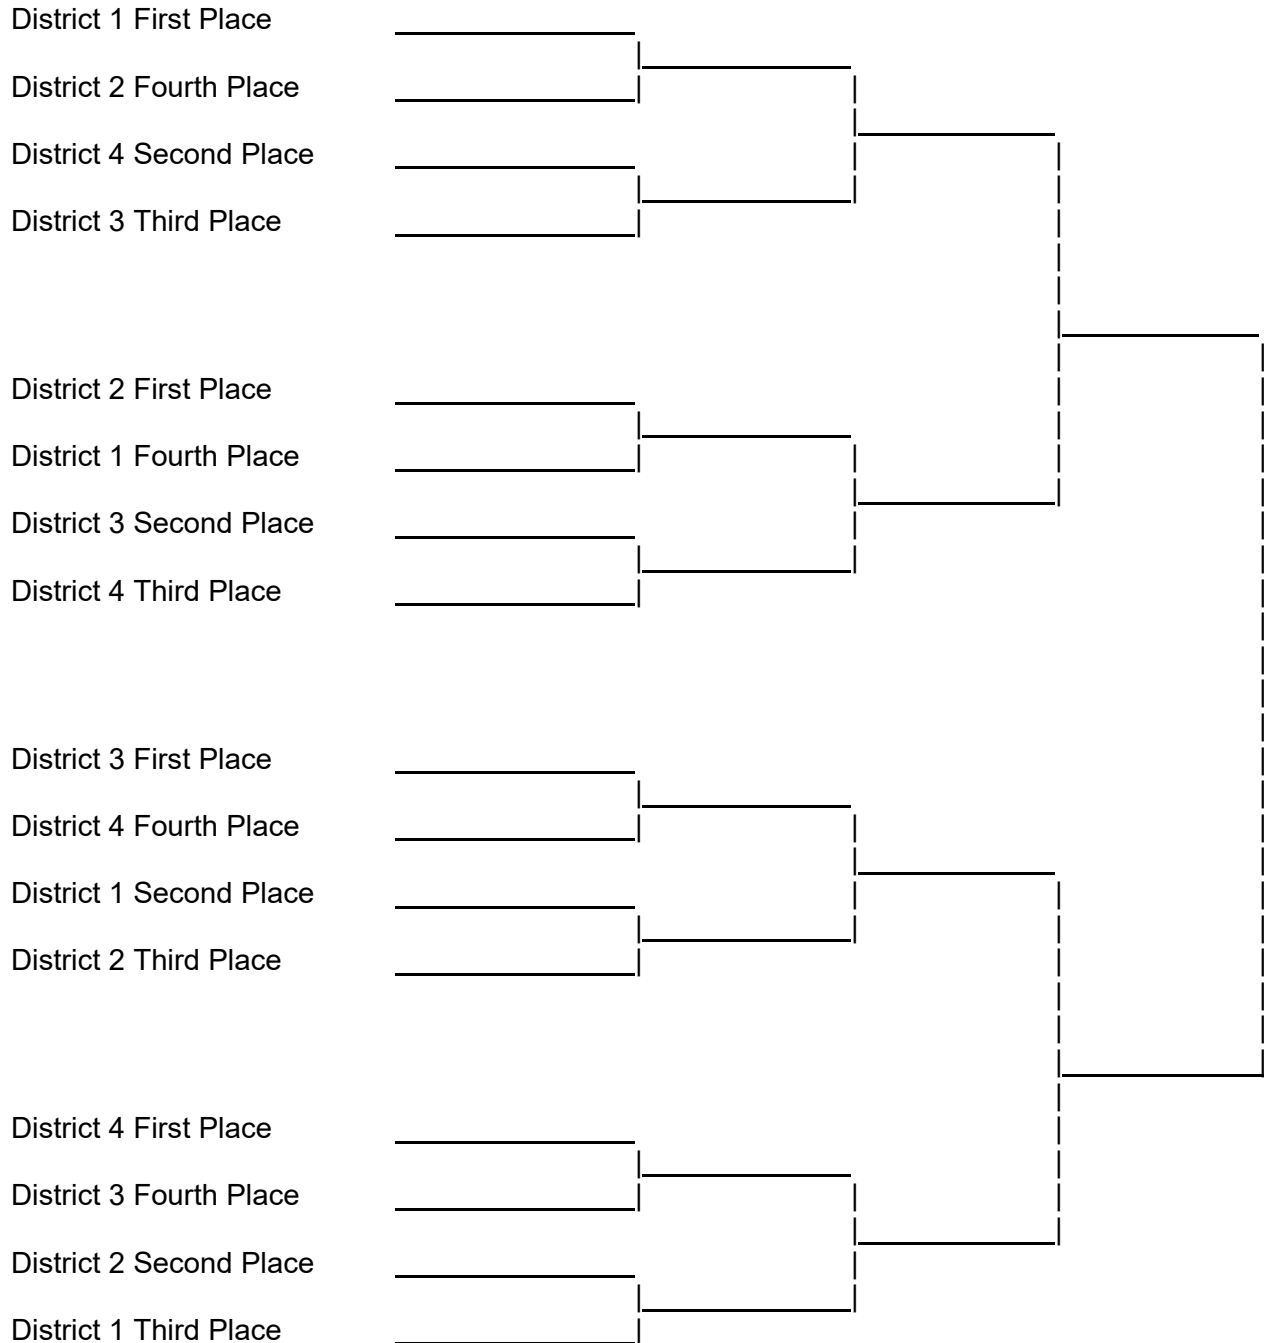

STATE WRESTLING CHAMPIONSHIPS PAIRINGS

Pairings for the State Wrestling championships are made using **12 predetermined bracket types/rotations**. Each weight class was randomly drawn to one of the bracket types/rotations for the **2023 Wrestling Championships** as recommended by the Wrestling Advisory Committee.

The following bracket shows the pairings for the following weight class(es) for the **2023 State Wrestling Championships**.

BRACKET ROTATION A: (Boys 190) (Girls 130)

DISTRICT RESULTS