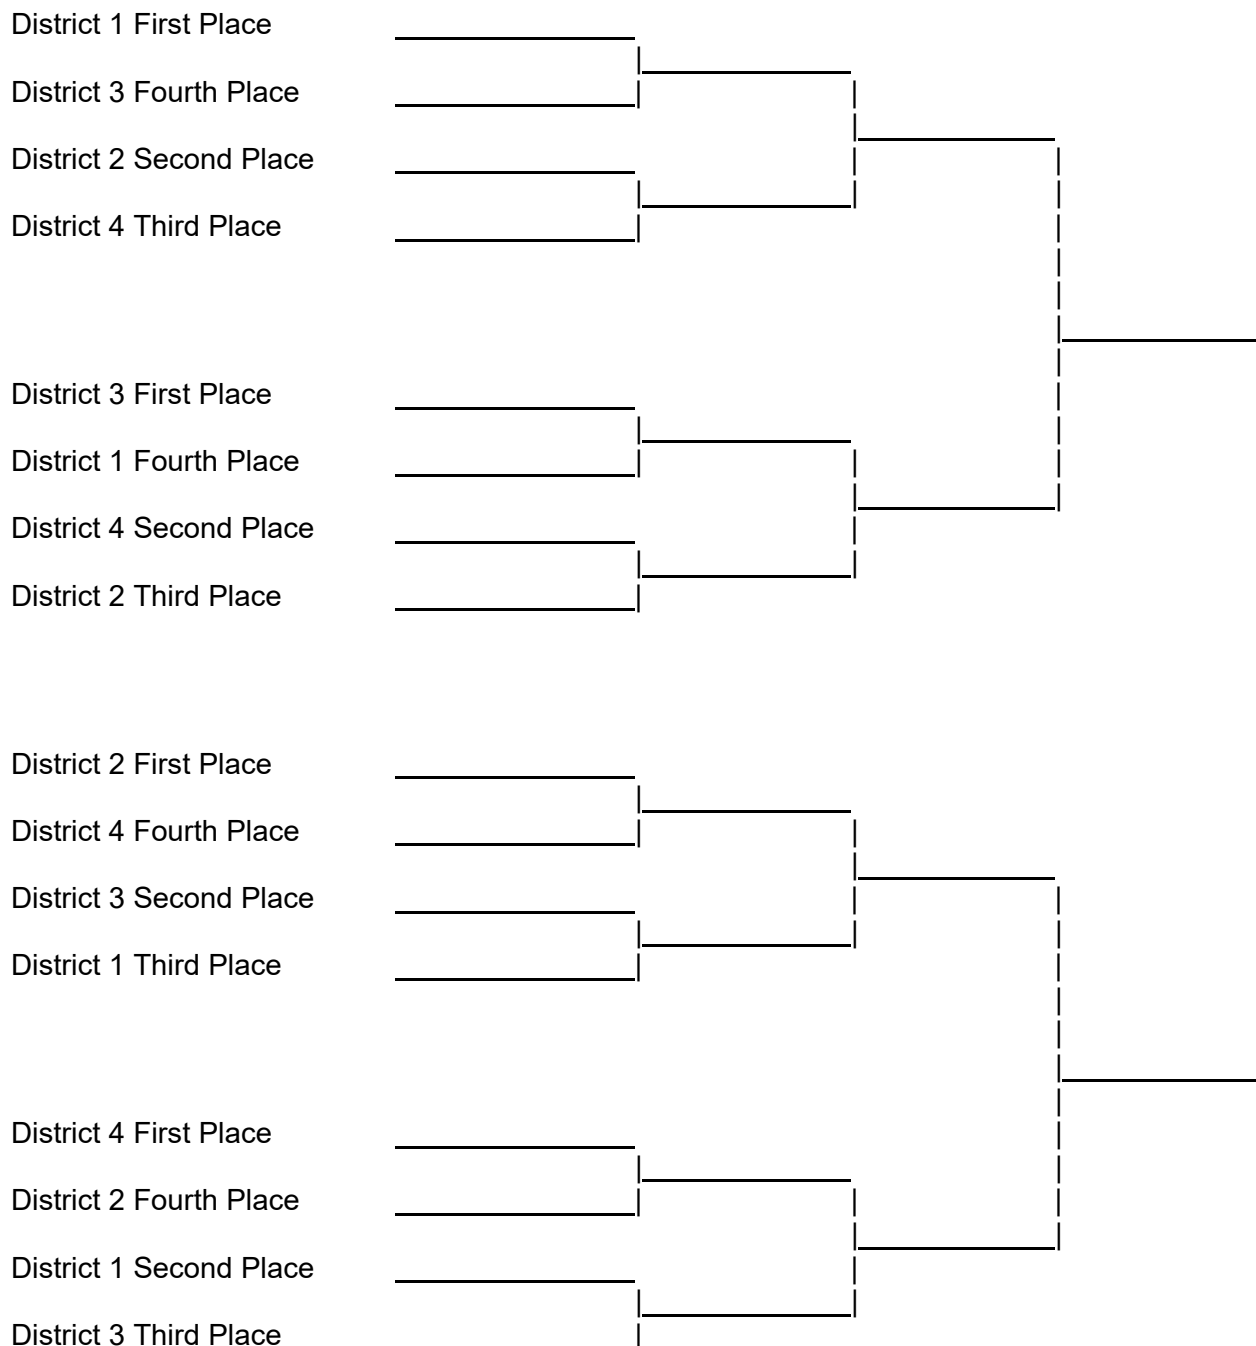

STATE WRESTLING CHAMPIONSHIPS PAIRINGS

Pairings for the State Wrestling championships are made using **12 predetermined bracket types/rotations**. Each weight class was randomly drawn to one of the bracket types/rotations for the **2023 Wrestling Championships** as recommended by the Wrestling Advisory Committee.

The following bracket shows the pairings for the following weight class(es) for the **2023 State Wrestling Championships**.

BRACKET ROTATION H: (Boys 144) (Girls 110)

DISTRICT RESULTS