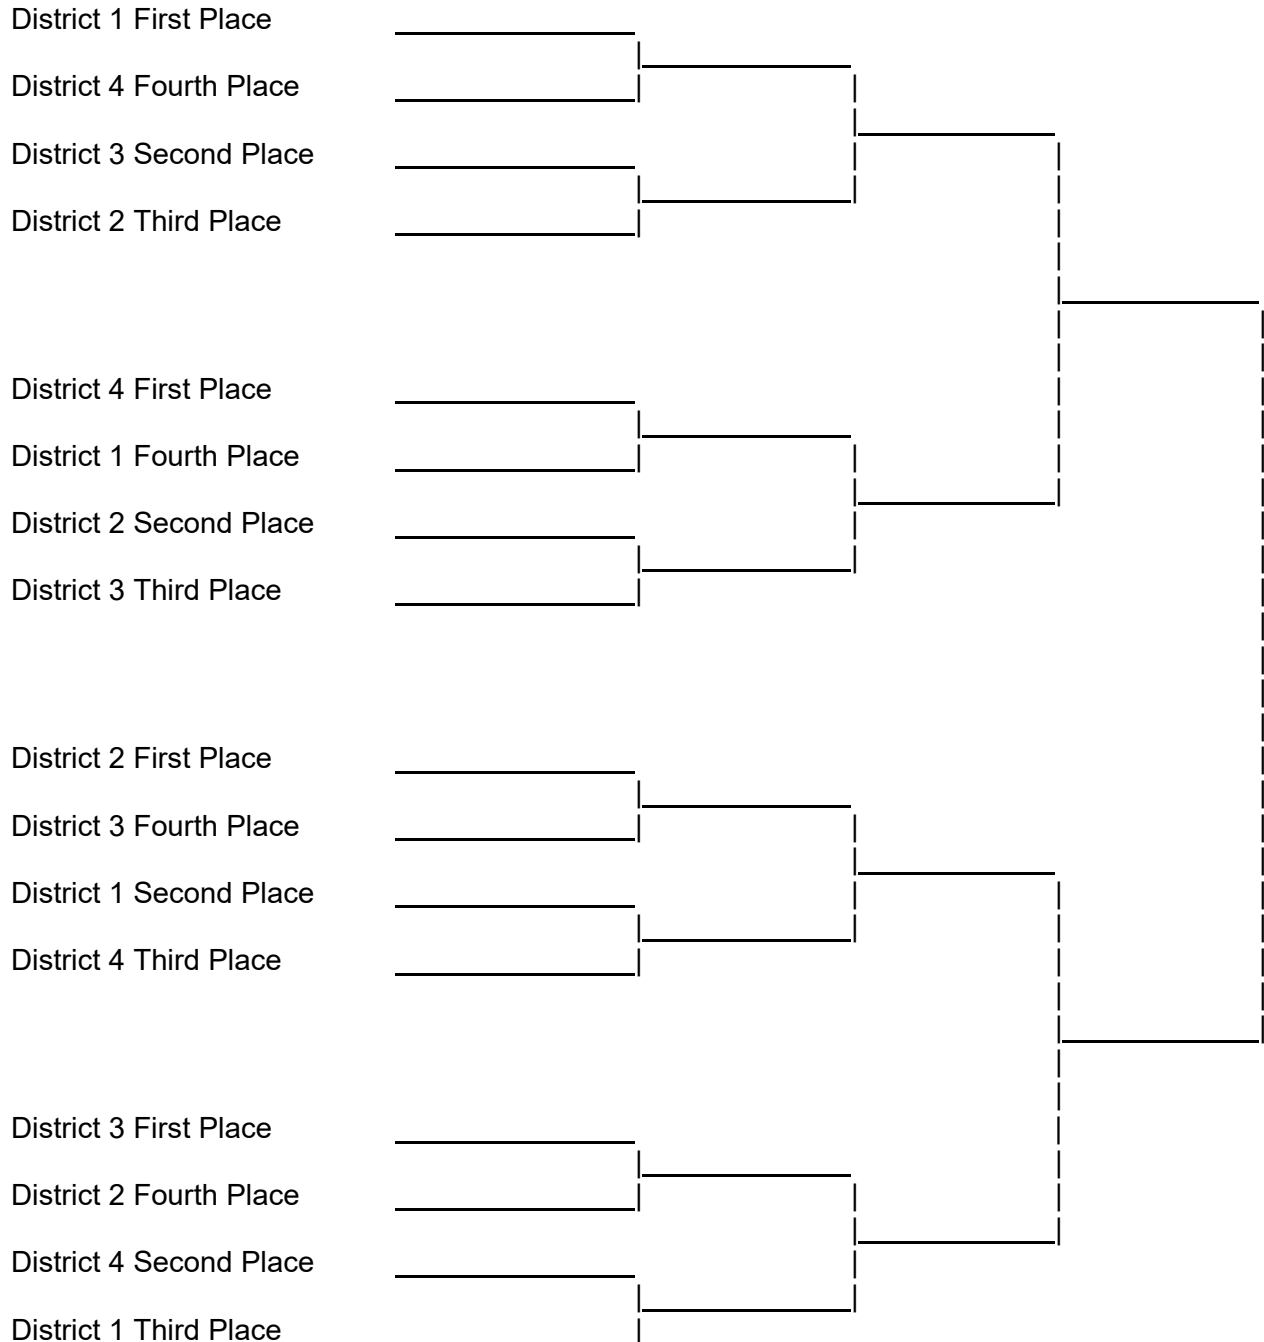

STATE WRESTLING CHAMPIONSHIPS PAIRINGS

Pairings for the State Wrestling championships are made using **12 predetermined bracket types/rotations**. Each weight class was randomly drawn to one of the bracket types/rotations for the **2023 Wrestling Championships** as recommended by the Wrestling Advisory Committee.

The following bracket shows the pairings for the following weight class(es) for the **2023 State Wrestling Championships**.

BRACKET ROTATION C: (Boys 138) (Girls 100)

DISTRICT RESULTS