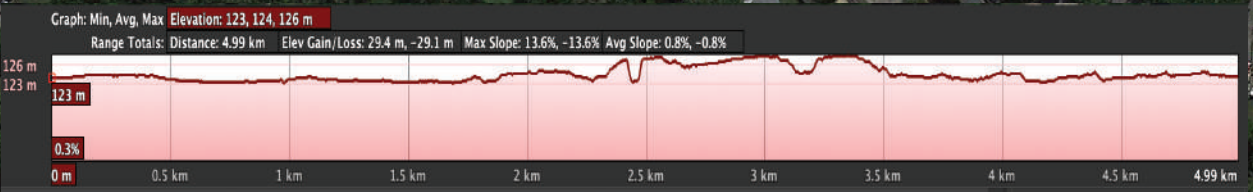

Arnold Park 5k CC Course-very flat

1st Mile=Yellow
2nd Mile=Blue
3rd Mile=Red

Created by Glen House