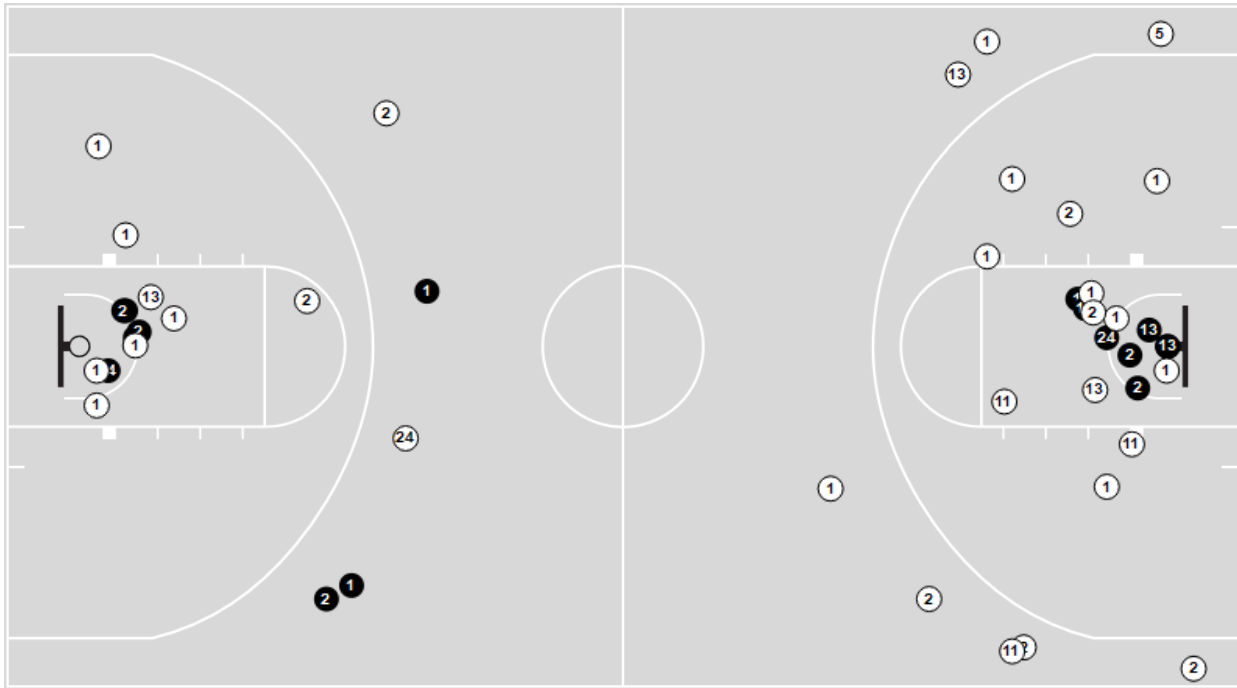

Officials: Ryan Clemens, Matt Pahde, Brandon Harris

Players => All ; FG Types => All ; Results => All ;

Central (KC)

All Field Goals