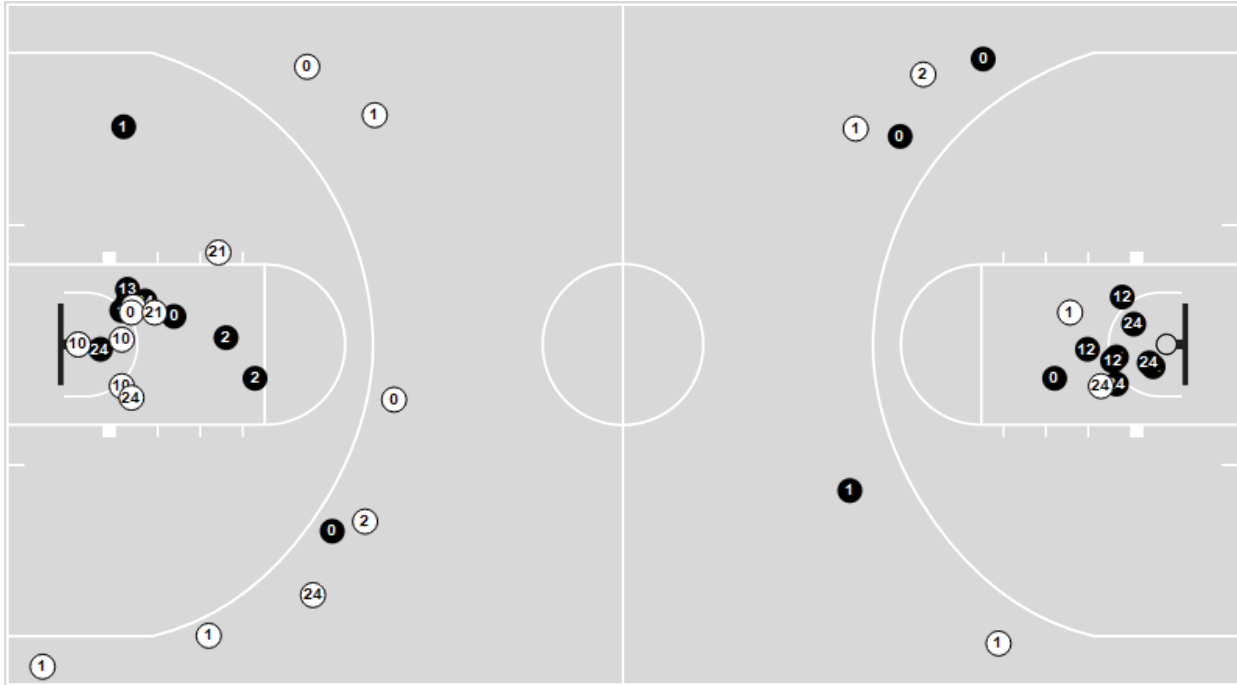

Players => All ; FG Types => All ; Results => All ;

Vashon

All Field Goals