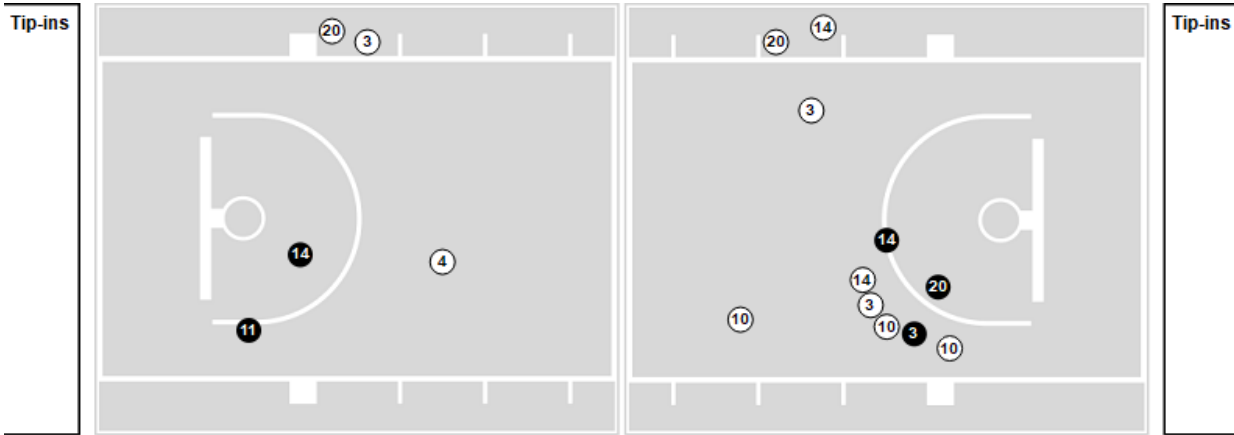

Shots in the Paint

● Made   ○ Missed   N - Player Number

St. Pius X (Festus)	M/A	%
Field Goals	8/29	28
2 Points	5/23	22
3 Points	3/6	50
Free Throws	0/4	0

St. Pius X (Festus)	M/A	%
Points in the Paint	10 (5/12)	42
Fast Break Points	2 (1/1)	100
Second Chance Points	3 (1/4)	25
Effective FG%	33