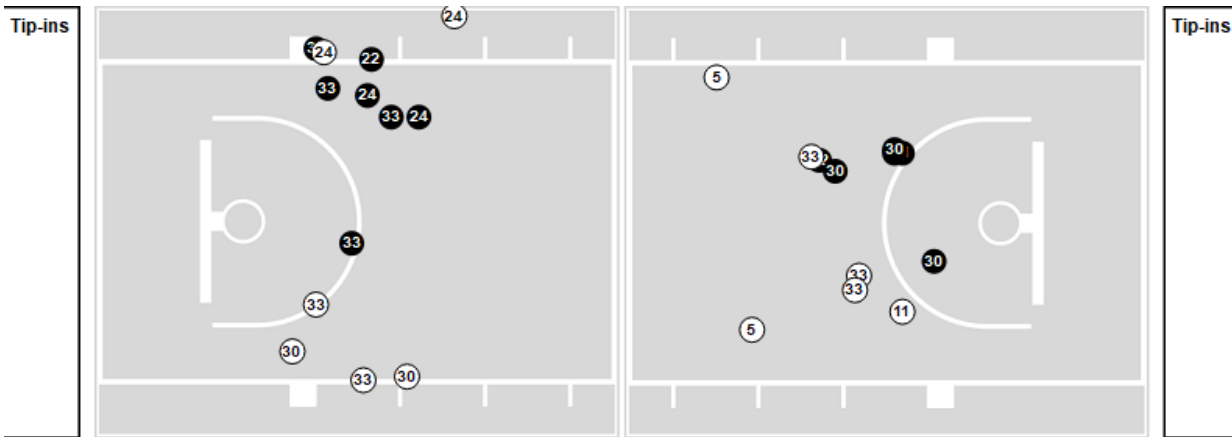

Fair Grove

All Field Goals

Shots in the Paint

● Made ● Missed N - Player Number

Fair Grove	M/A	%
Field Goals	15/42	36
2 Points	14/29	48
3 Points	1/13	8
Free Throws	16/19	84

Fair Grove	M/A	%
Points in the Paint	22 (11/19)	58
Fast Break Points	10 (8/8)	100
Second Chance Points	15 (9/13)	69
Effective FG%	37	