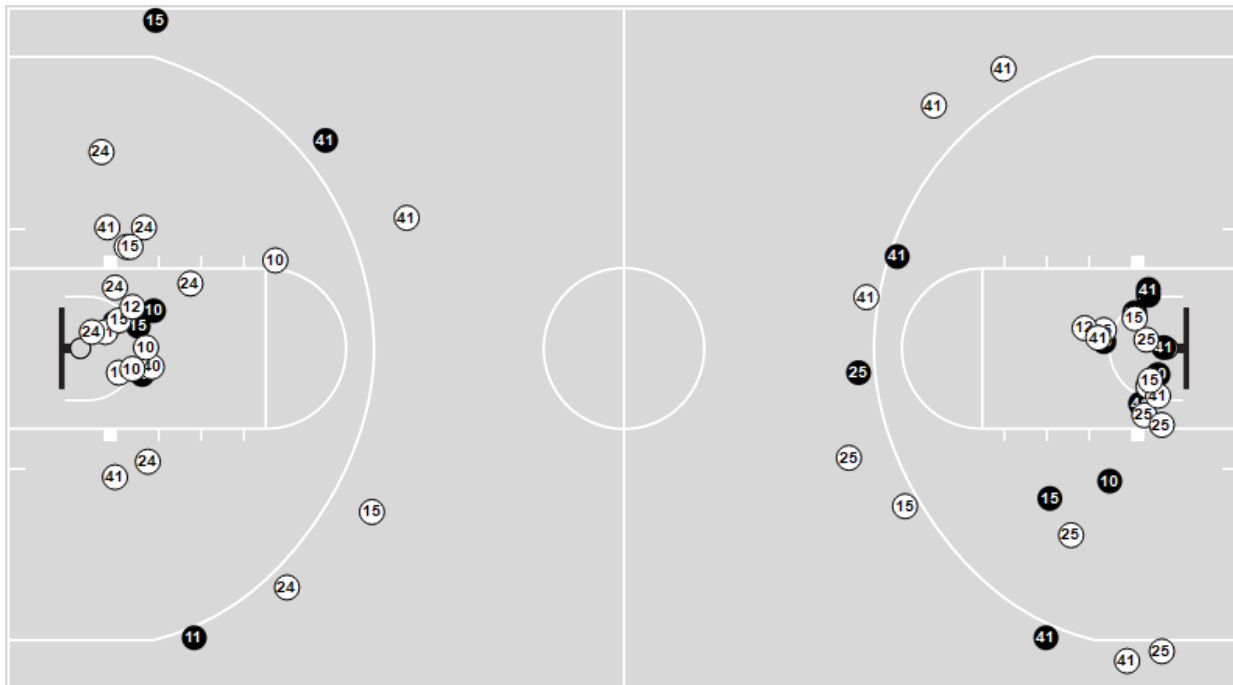

Players => All ; FG Types => All ; Results => All ;

Cor Jesu Academy

All Field Goals