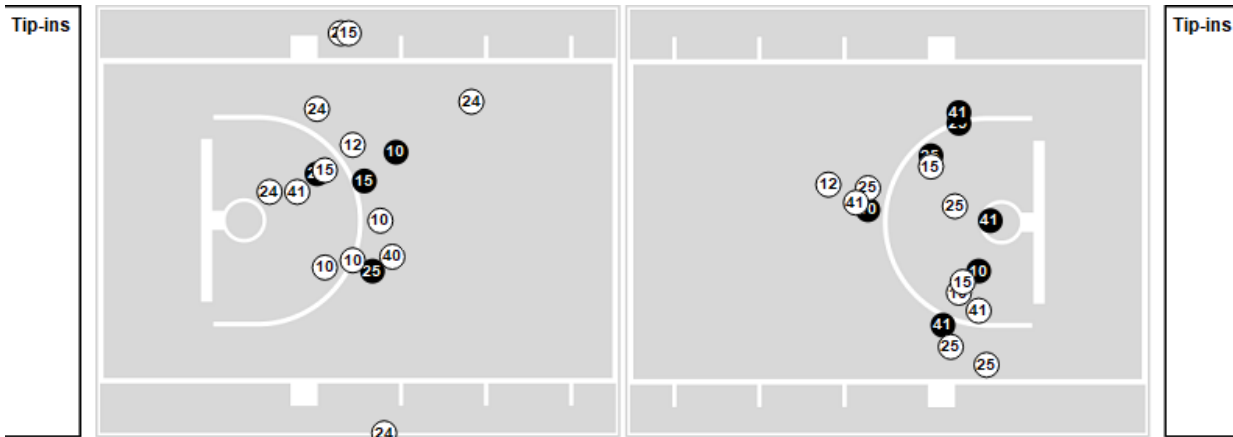

Shots in the Paint

● Made   ○ Missed   N - Player Number

Cor Jesu Academy	M/A	%
Field Goals	19/58	33
2 Points	14/43	33
3 Points	5/15	33
Free Throws	8/13	62

Cor Jesu Academy	M/A	%
Points in the Paint	22 (11/31)	35
Fast Break Points	14 (7/8)	88
Second Chance Points	12 (7/18)	39
Effective FG%	37