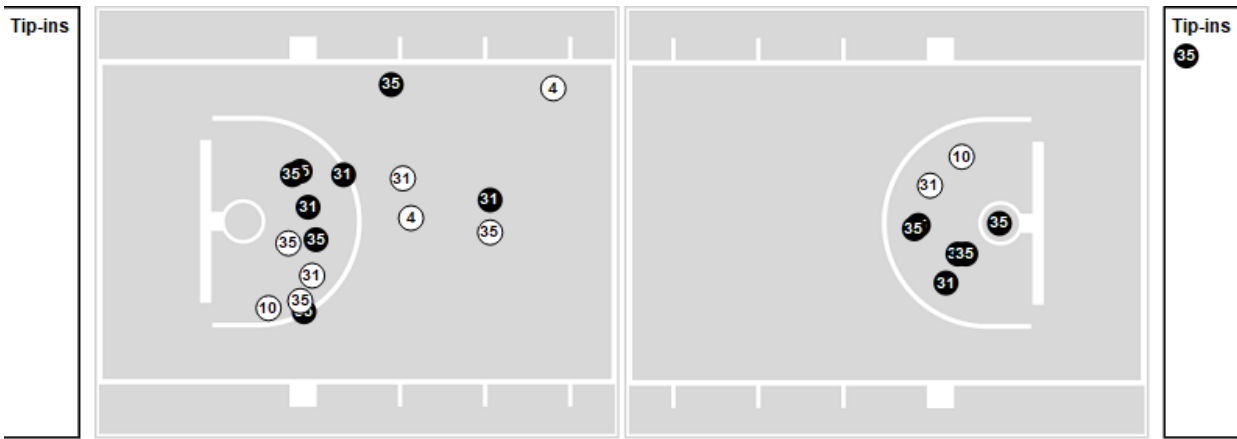

Shots in the Paint

● Made ○ Missed N - Player Number

Rock Bridge	M/A	%
Field Goals	20/37	54
2 Points	14/24	58
3 Points	6/13	46
Free Throws	14/19	74

Rock Bridge	M/A	%
Points in the Paint	28 (14/24)	58
Fast Break Points	4 (2/2)	100
Second Chance Points	11 (5/6)	83
Effective FG%	62