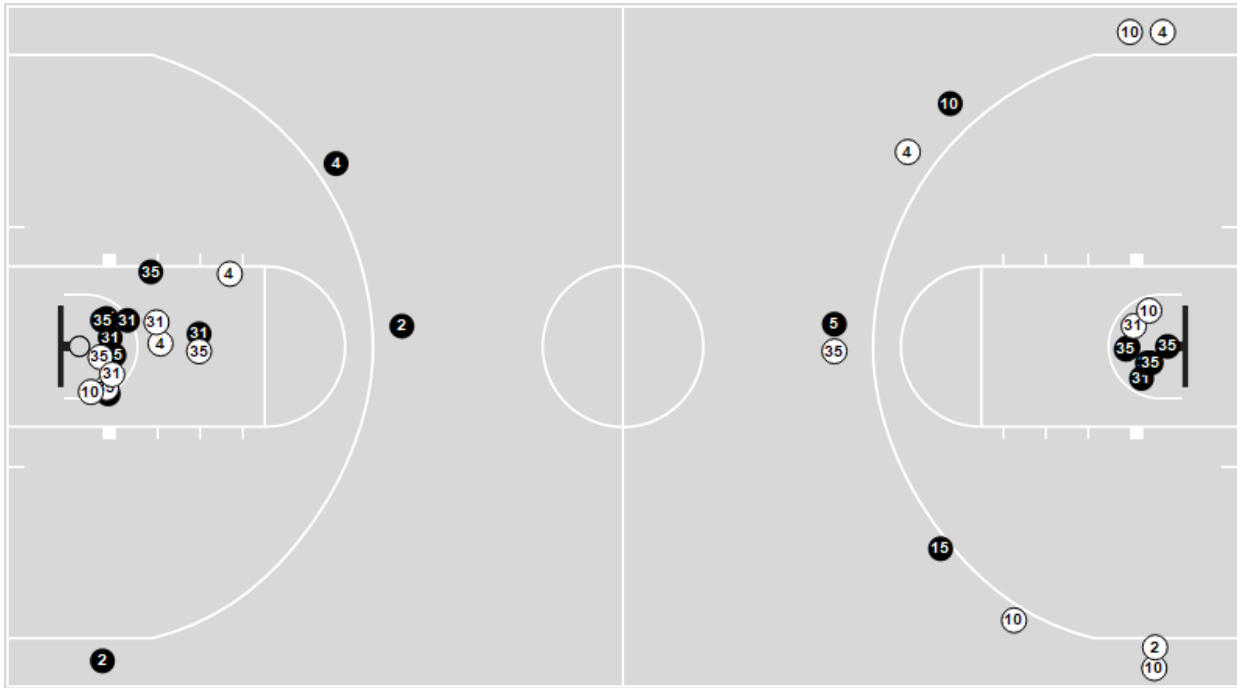

Officials: Kyle Marler, Adrian Lindsey, Mke Coones

Players => All ; FG Types => All ; Results => All ;

Rock Bridge

All Field Goals