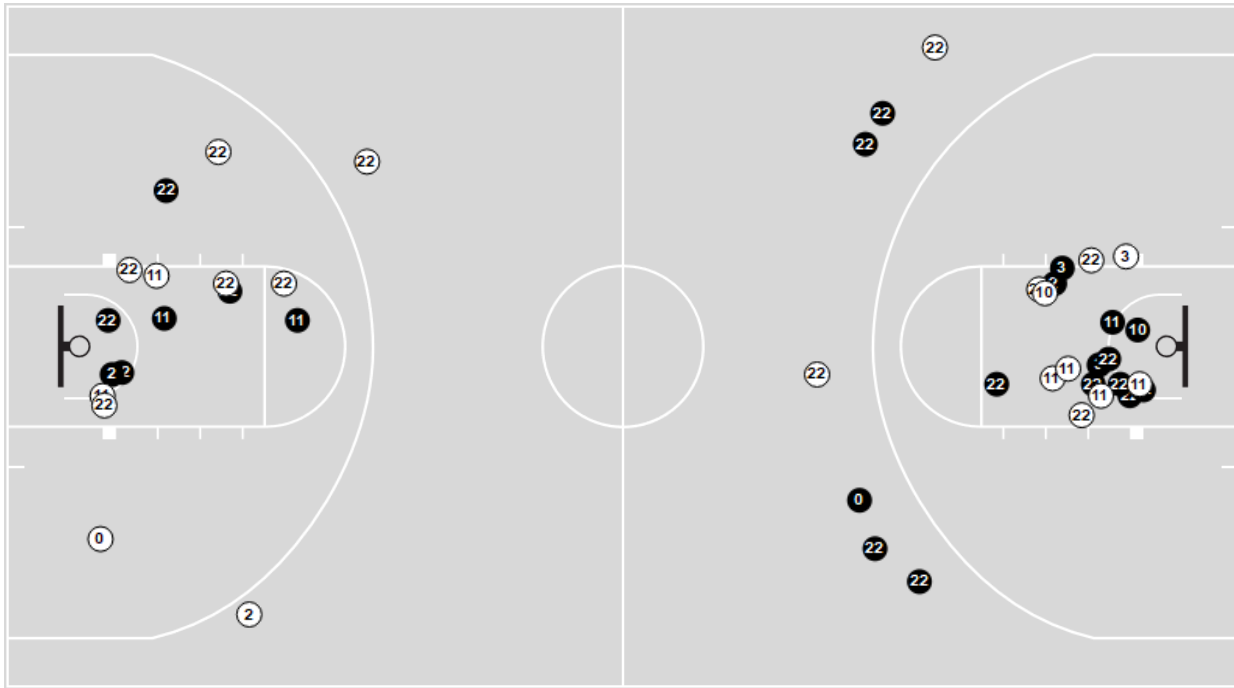

Officials: Brian Rice, Todd Nugent, Ron Richardson

Players => All ; FG Types => All ; Results => All ;

Skyline

All Field Goals