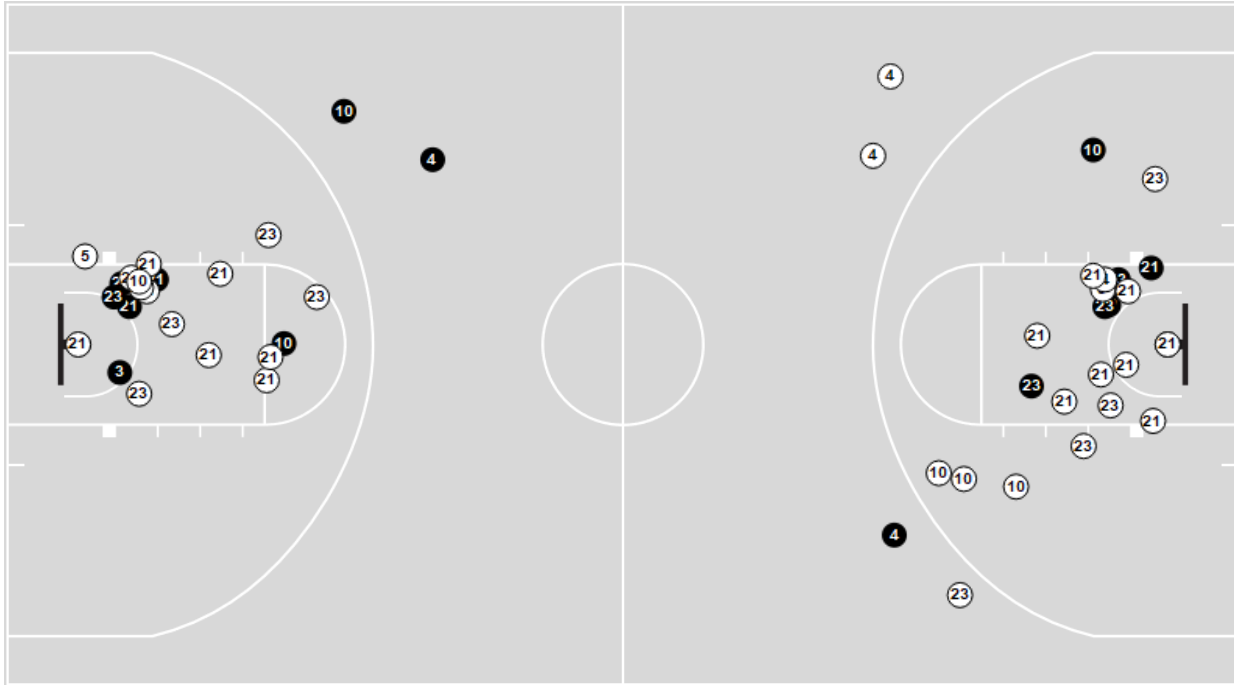

Players => All ; FG Types => All ; Results => All ;
Principia

All Field Goals