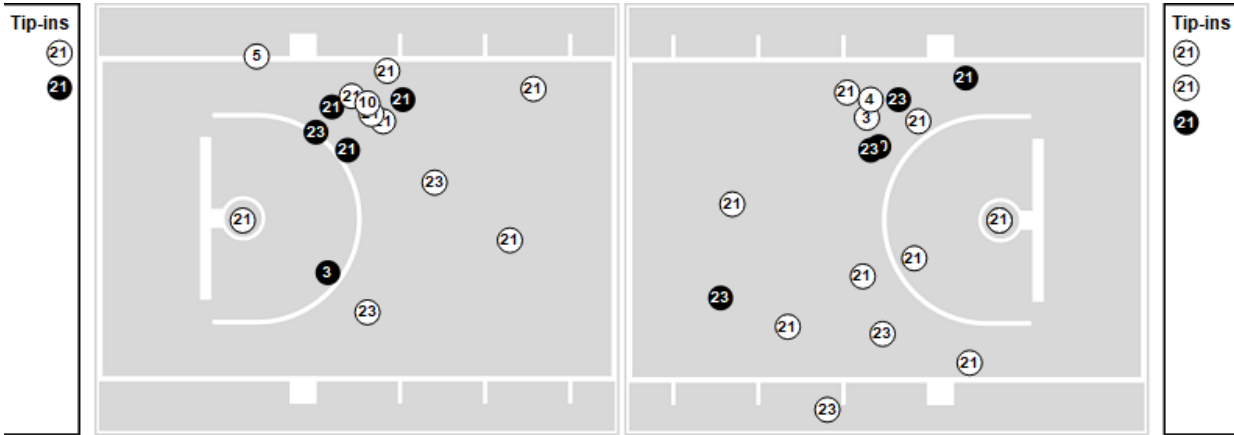

Shots in the Paint

● Made   ○ Missed   N - Player Number

Principia	M/A	%
Field Goals	17/52	33
2 Points	14/46	30
3 Points	3/6	50
Free Throws	10/14	71

Principia	M/A	%
Points in the Paint	24 (12/35)	34
Fast Break Points	2 (1/1)	100
Second Chance Points	13 (9/17)	53
Effective FG%	36