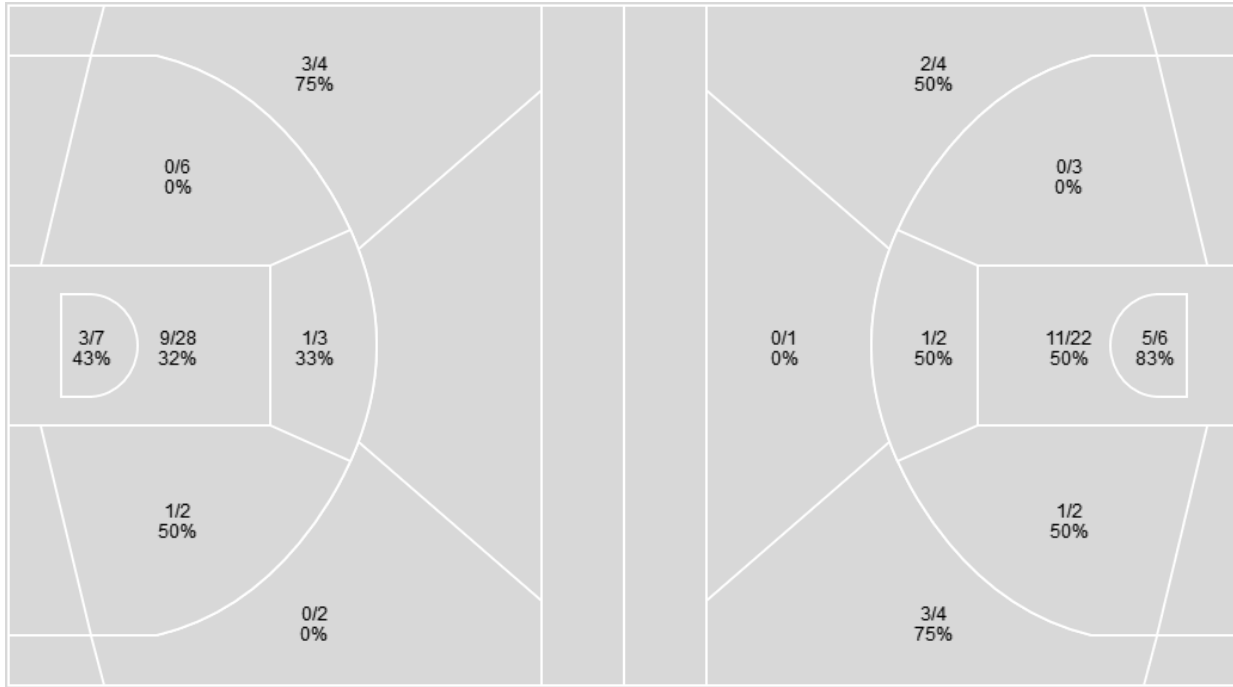

Officials: Brian Rice, Todd Nugent, Ron Richardson

Players => All; FG Types => All; Results => All;

Players => All; FG Types => All; Results => All;

Principia

Skyline

Principia	MA	%
Field Goals	17/52	33
2 Points	14/46	30
3 Points	3/6	50
Free Throws	10/14	71

Skyline	MA	%
Field Goals	23/44	52
2 Points	18/35	51
3 Points	5/9	56
Free Throws	10/15	67