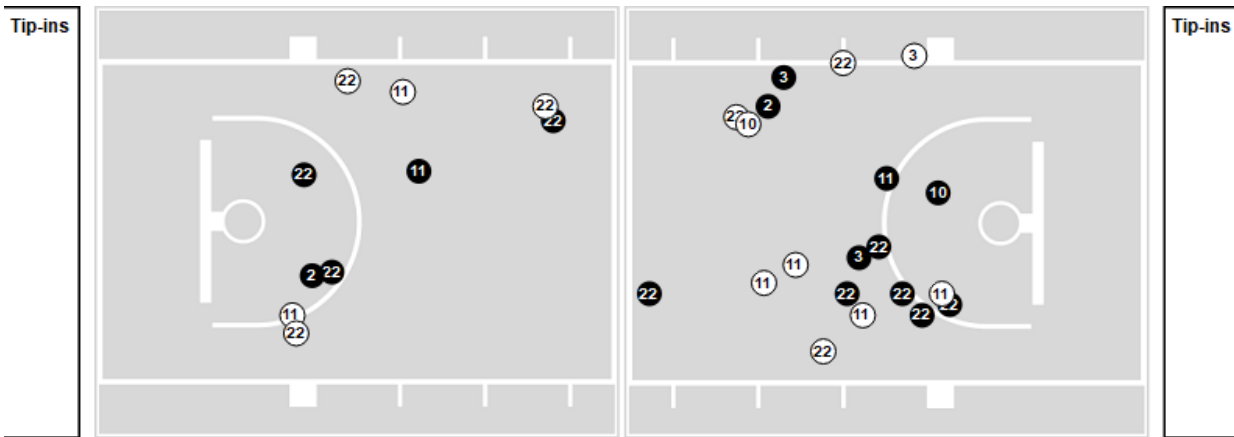

Shots in the Paint

● Made   ○ Missed   N - Player Number

Skyline	M/A	%
Field Goals	23/44	52
2 Points	18/35	51
3 Points	5/9	56
Free Throws	10/15	67

Skyline	M/A	%
Points in the Paint	32 (16/28)	57
Fast Break Points	12 (7/9)	78
Second Chance Points	10 (5/7)	71
Effective FG%	58