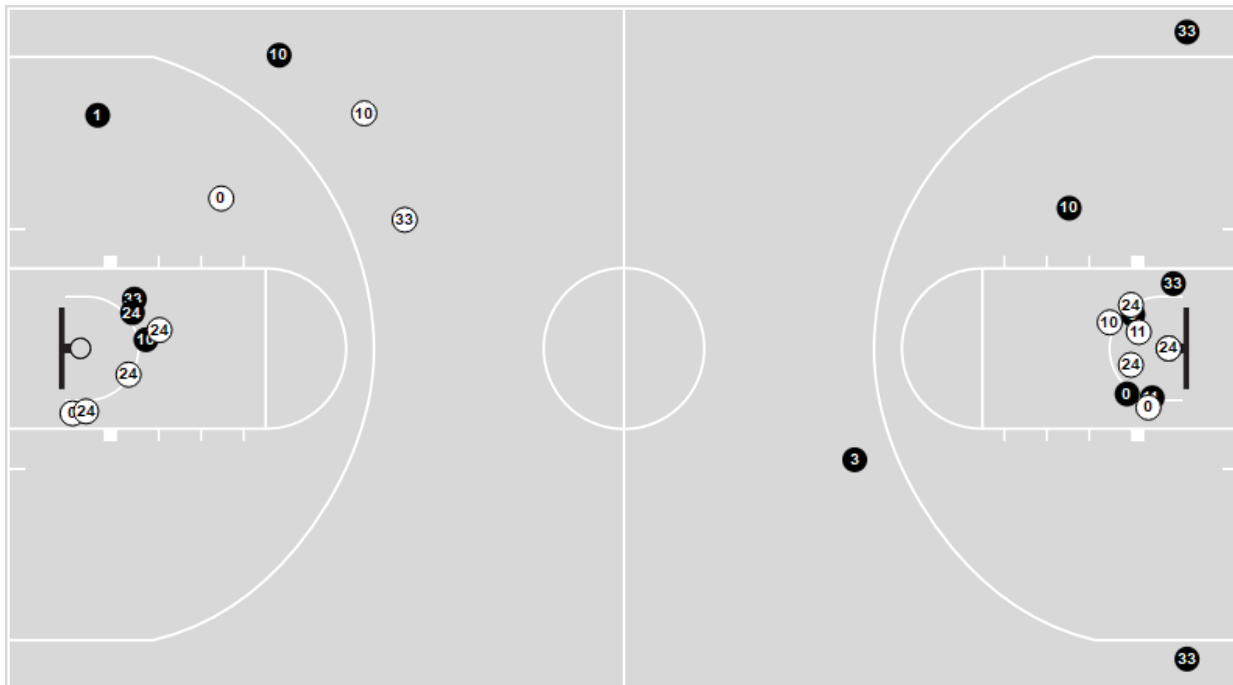

Officials: Matt Pahde, Jason Reed, Rodney Reeves

Players => All ; FG Types => All ; Results => All ;
Central (Park Hills)

All Field Goals