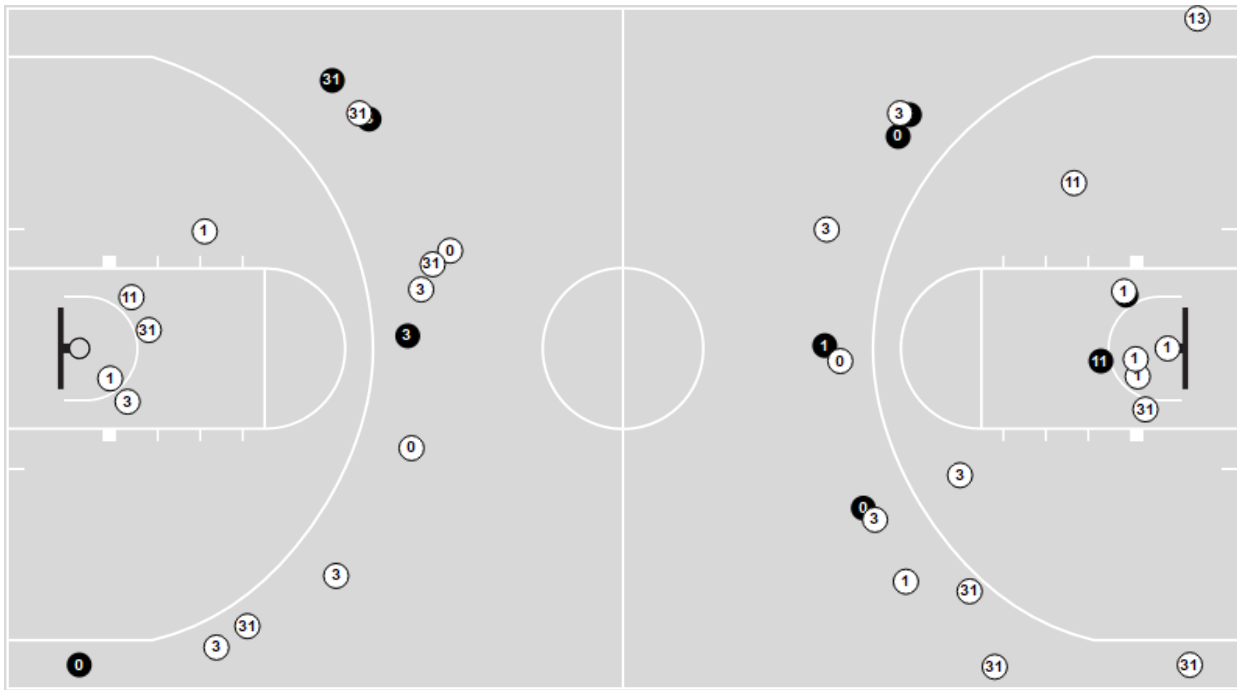

Officials: Matt Pahde, Jason Reed, Rodney Reeves

Players => All ; FG Types => All ; Results => All ;

Owensville

All Field Goals