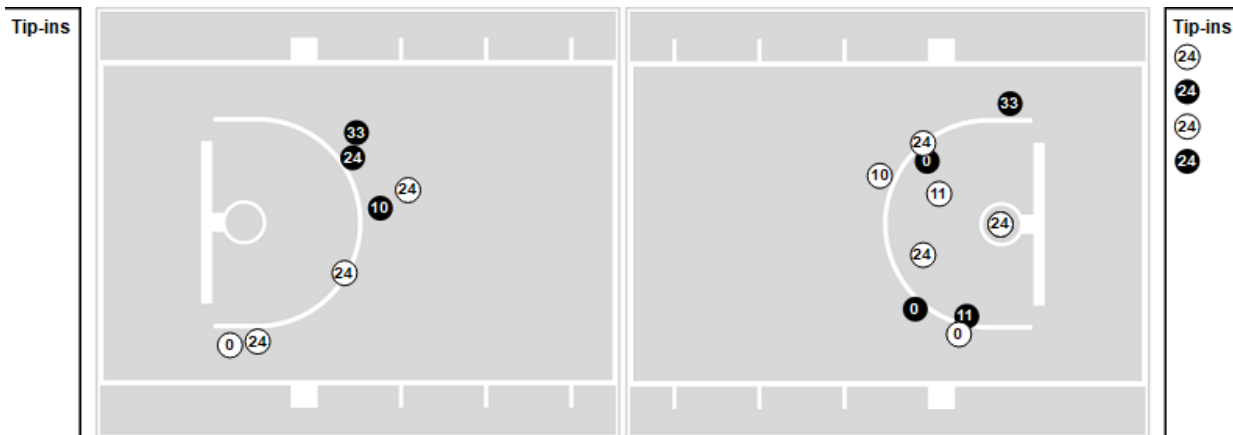

Shots in the Paint

● Made   ○ Missed   N - Player Number

Central (Park Hills)	M/A	%
Field Goals	15/29	52
2 Points	11/23	48
3 Points	4/6	67
Free Throws	10/15	67

Central (Park Hills)	M/A	%
Points in the Paint	18 (9/20)	45
Fast Break Points	2 (2/4)	50
Second Chance Points	6 (3/6)	50
Effective FG%	59