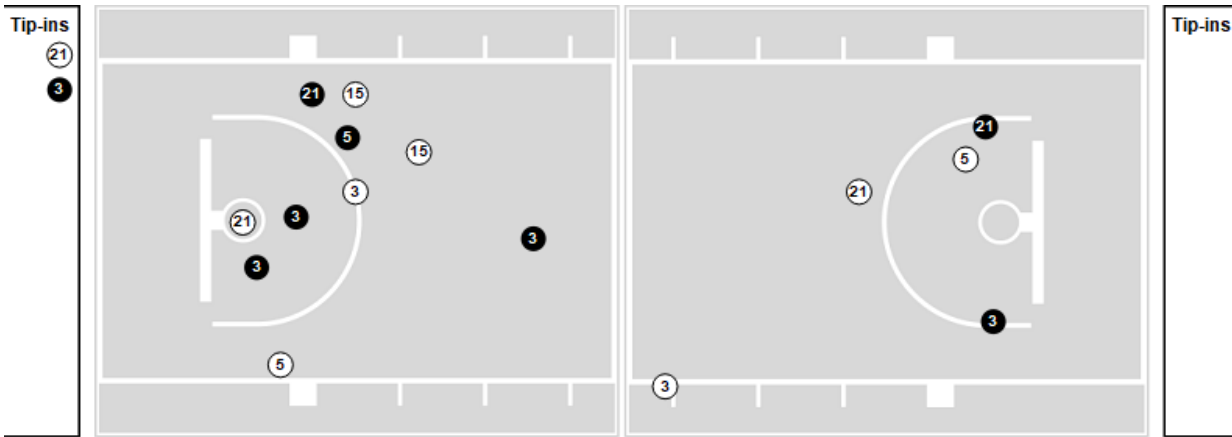

Shots in the Paint

● Made   ○ Missed   N - Player Number

Marshfiled	M/A	%
Field Goals	14/36	39
2 Points	10/20	50
3 Points	4/16	25
Free Throws	15/18	83

Marshfiled	M/A	%
Points in the Paint	16 (8/15)	53
Fast Break Points	2 (2/2)	100
Second Chance Points	9 (6/9)	67
Effective FG%	44