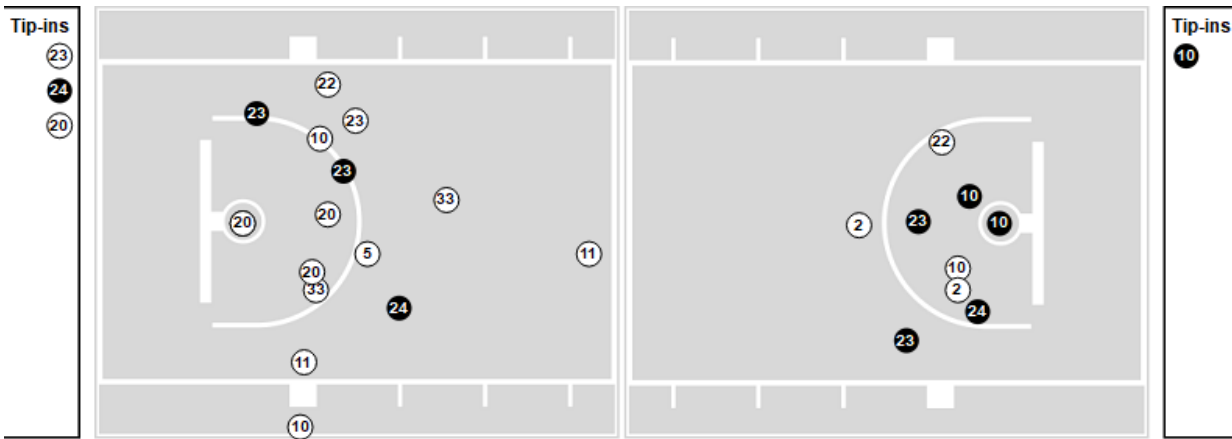

Shots in the Paint

● Made   ○ Missed   N - Player Number

Smithville	M/A	%
Field Goals	10/31	32
2 Points	9/27	33
3 Points	1/4	25
Free Throws	11/14	79

Smithville	M/A	%
Points in the Paint	18 (9/25)	36
Fast Break Points	1 (1/2)	50
Second Chance Points	6 (3/7)	43
Effective FG%	34