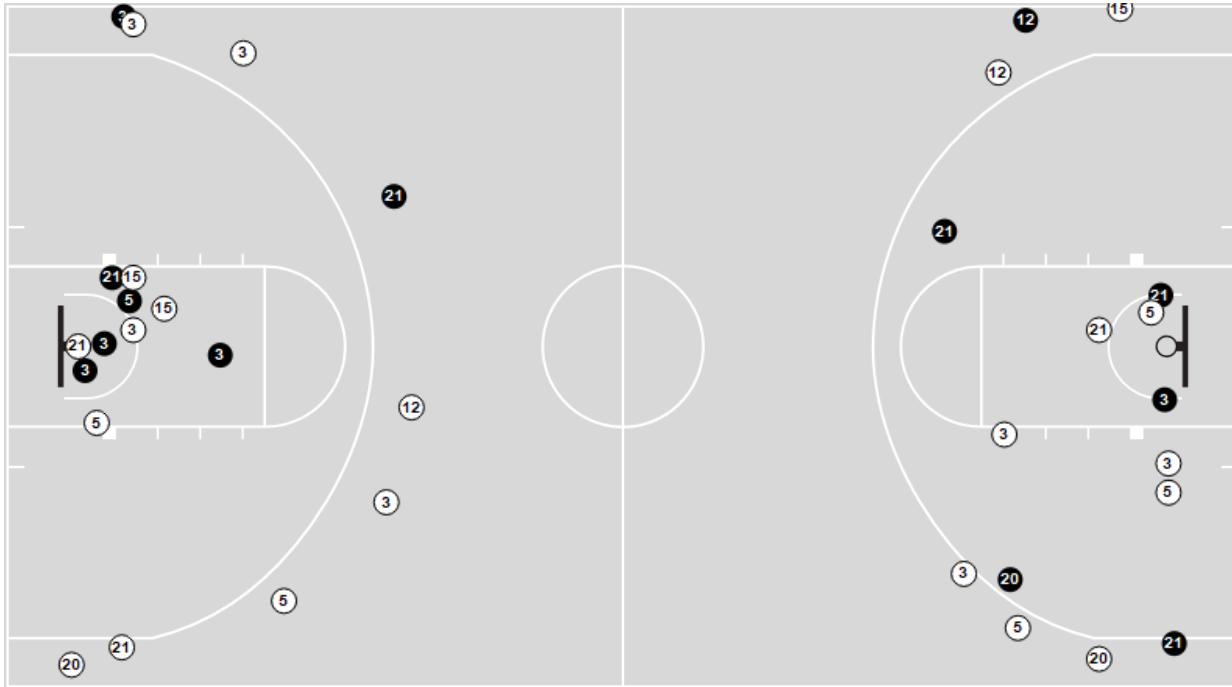

Players => All ; FG Types => All ; Results => All ;
Marshfiled

All Field Goals