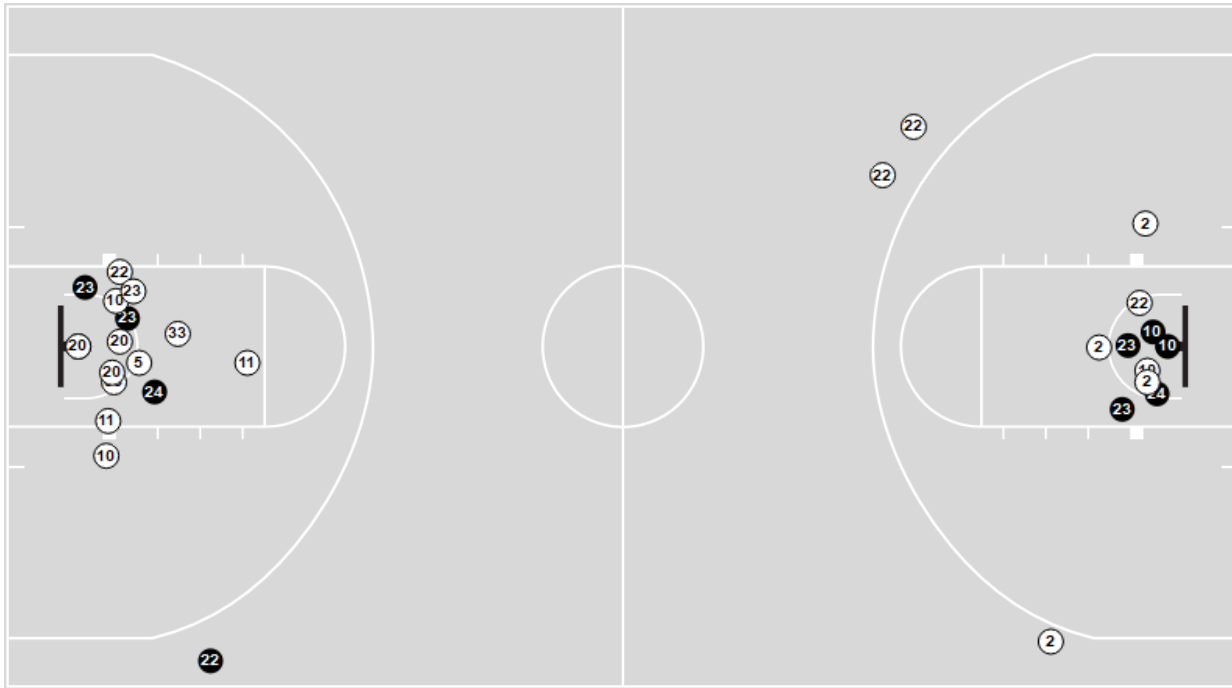

Officials: Phil Jansen, Trey Oglesby, Charlie Scott

Players => All ; FG Types => All ; Results => All ;

Smithville

All Field Goals