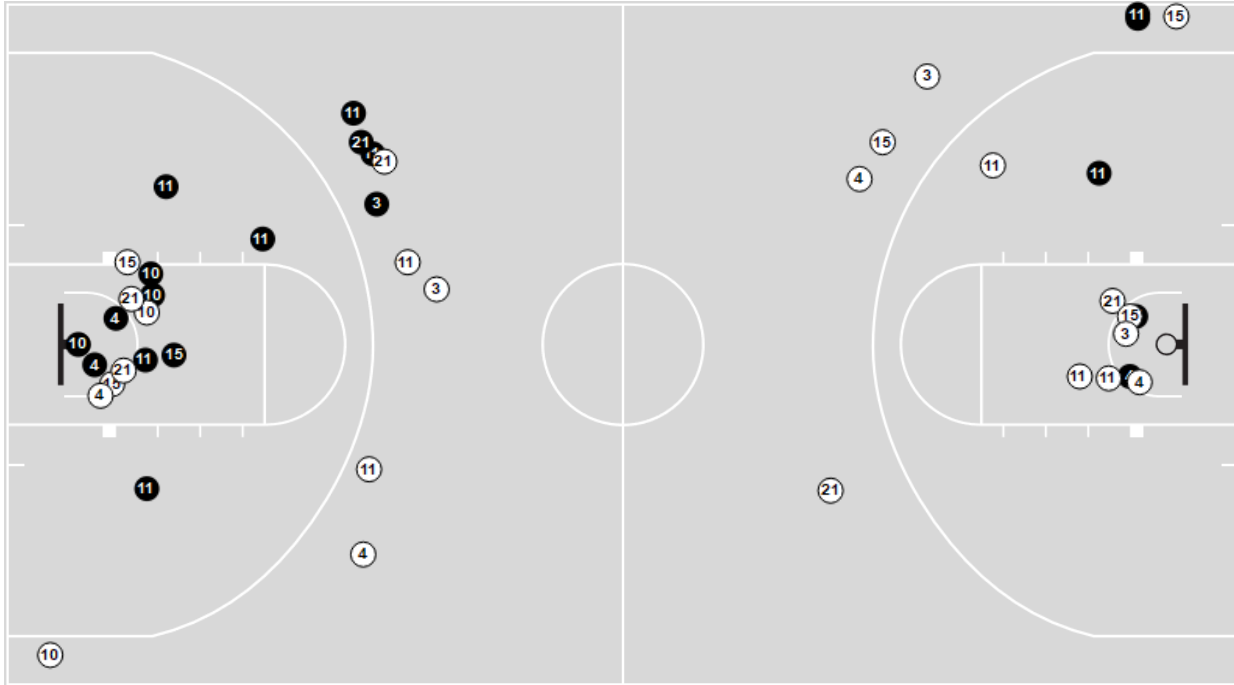

Players => All ; FG Types => All ; Results => All ;
John Burroughs

All Field Goals