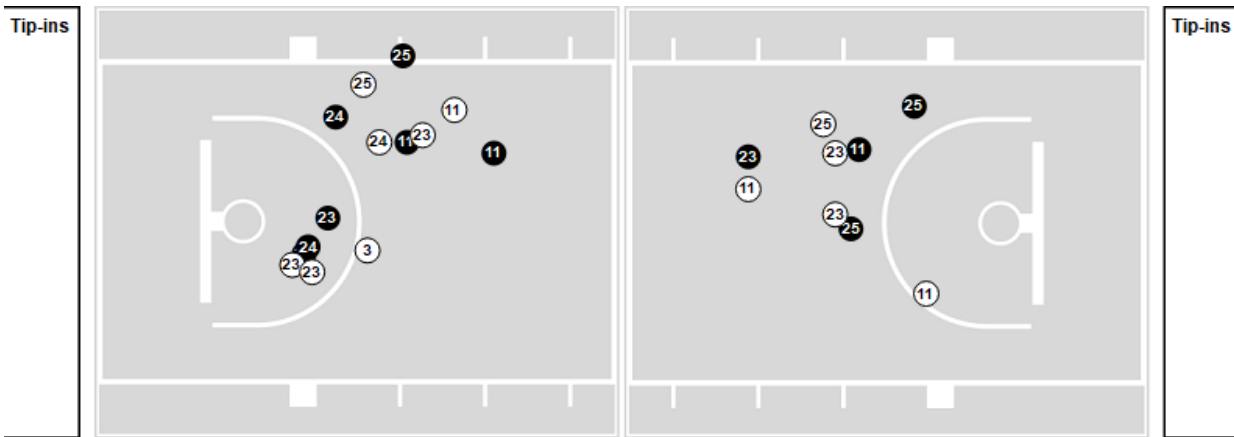

Shots in the Paint

● Made   ○ Missed   N - Player Number

Lutheran (St Charles)	M/A	%
Field Goals	14/38	37
2 Points	11/25	44
3 Points	3/13	23
Free Throws	10/10	100

Lutheran (St Charles)	M/A	%
Points in the Paint	20 (10/22)	45
Fast Break Points	4 (3/3)	100
Second Chance Points	7 (4/9)	44
Effective FG%	41