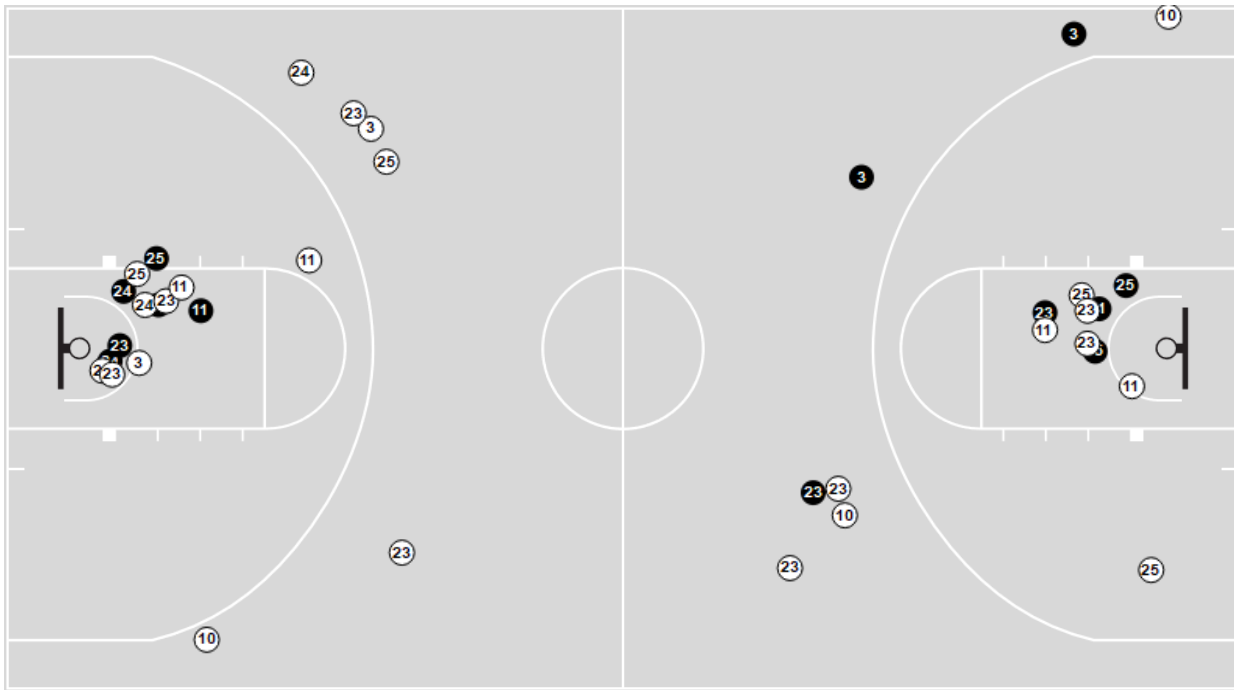

Official Basketball Shot Chart - Final
John Burroughs at Lutheran (St Charles)
03/14/24 Mizzou Arena, Columbia MO
MSHSAA Show-Me Showdown - Class 5 Girls Championship

Game Time: 4:00 PM
Game Duration: 1:15

Officials: Jason Reed, Rodney Reeves, Robert Thiel

Players => All ; FG Types => All ; Results => All ;

Lutheran (St Charles)

All Field Goals