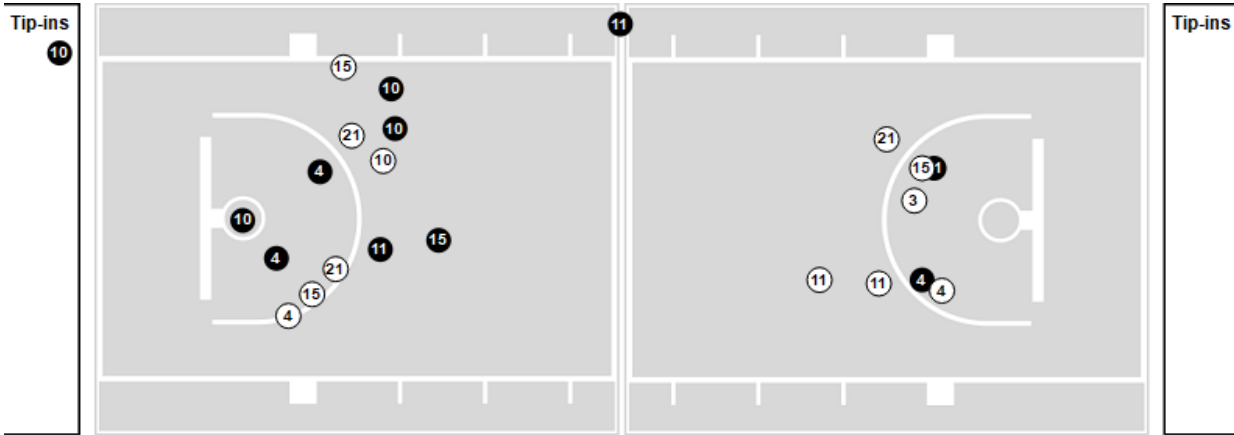

Shots in the Paint

● Made ○ Missed N - Player Number

John Burroughs	M/A	%
Field Goals	19/43	44
2 Points	13/26	50
3 Points	6/17	35
Free Throws	13/16	81

John Burroughs	M/A	%
Points in the Paint	18 (9/20)	45
Fast Break Points	9 (8/9)	89
Second Chance Points	10 (6/7)	86
Effective FG%	51