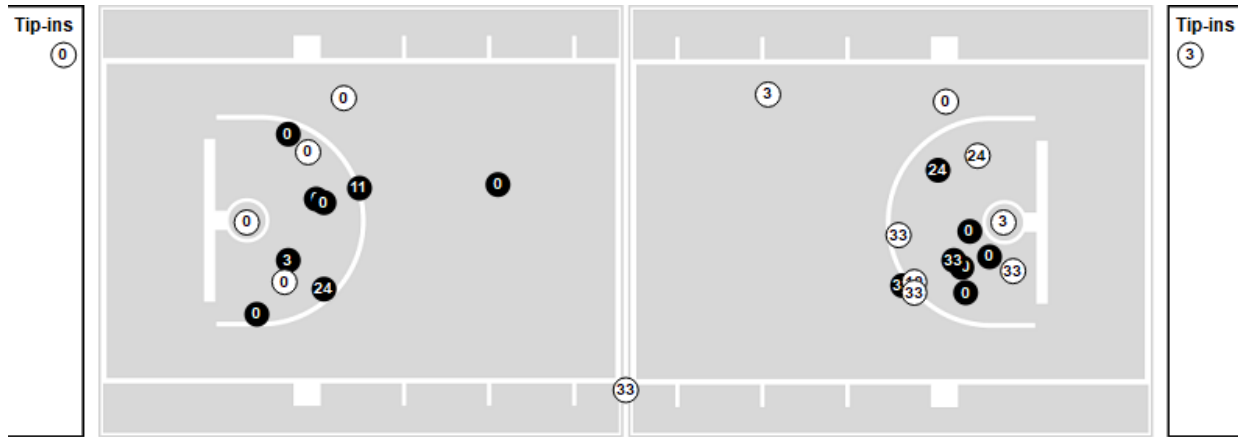

Shots in the Paint

● Made   ○ Missed   N - Player Number

Central (Park Hills)	M/A	%
Field Goals	17/36	47
2 Points	15/28	54
3 Points	2/8	25
Free Throws	21/29	72

Central (Park Hills)	M/A	%
Points in the Paint	30 (15/27)	56
Fast Break Points	5 (3/4)	75
Second Chance Points	2 (1/4)	25
Effective FG%	50