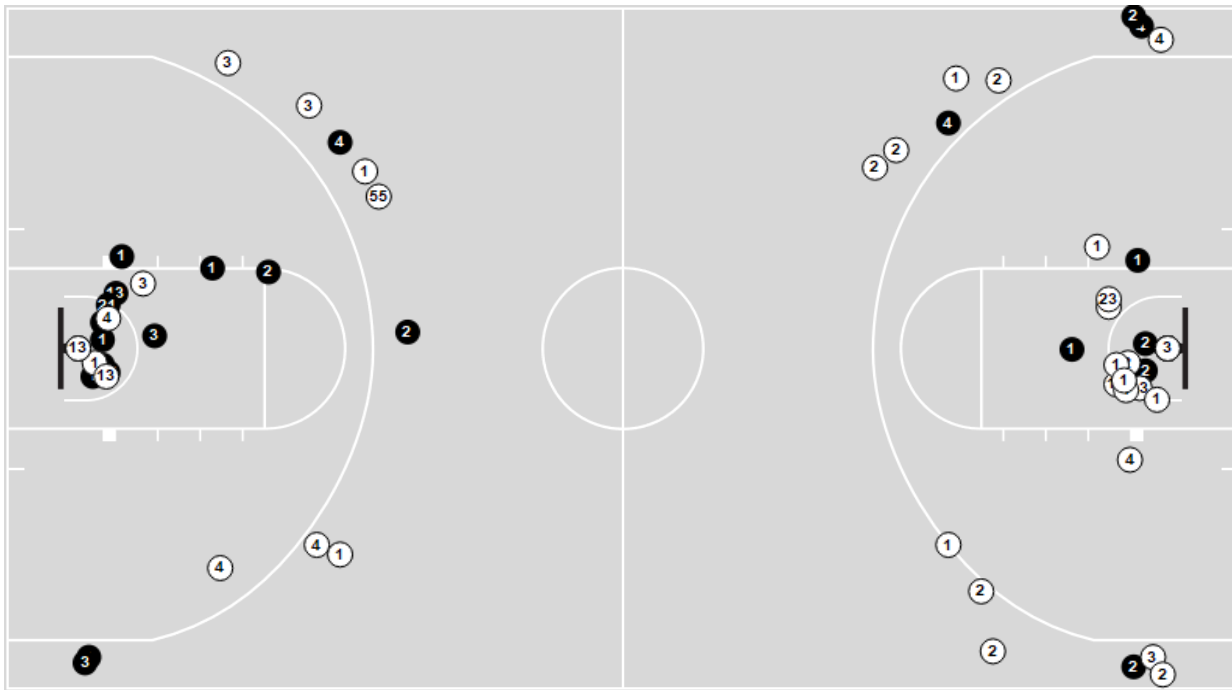

Officials: Bree Fowler, Jordan Hunter, Jason Iles

Players => All ; FG Types => All ; Results => All ;

Lift for Life

All Field Goals