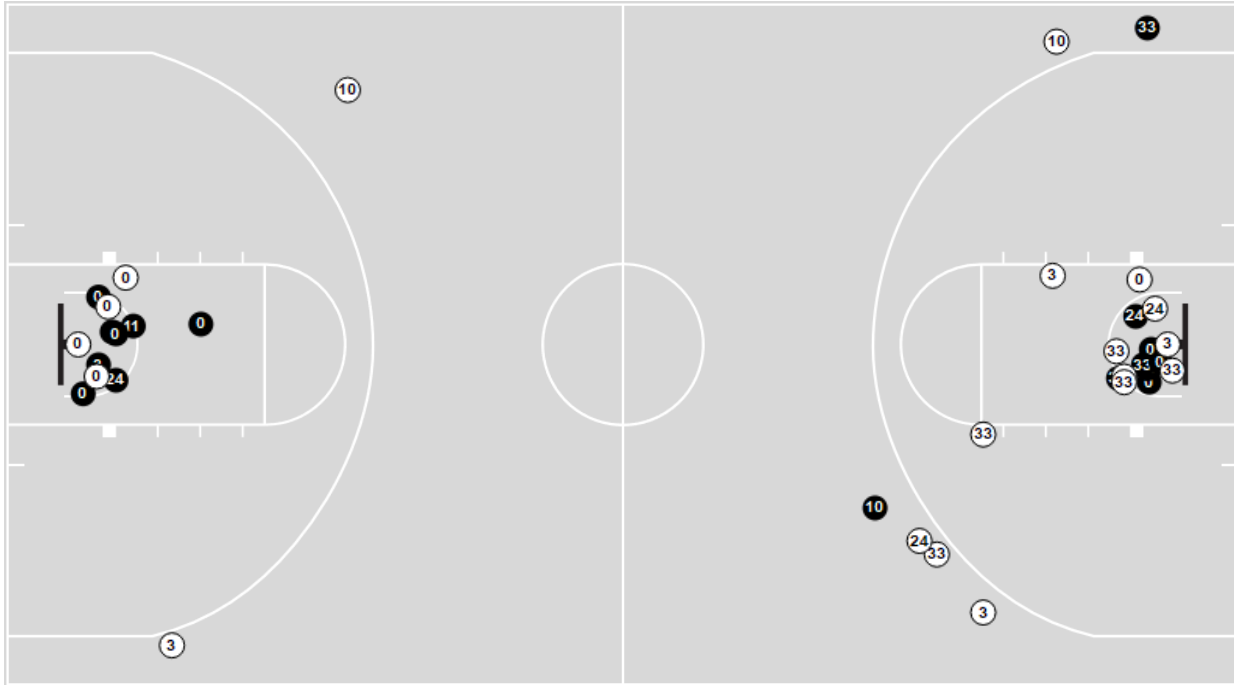

Players => All ; FG Types => All ; Results => All ;
Central (Park Hills)

All Field Goals