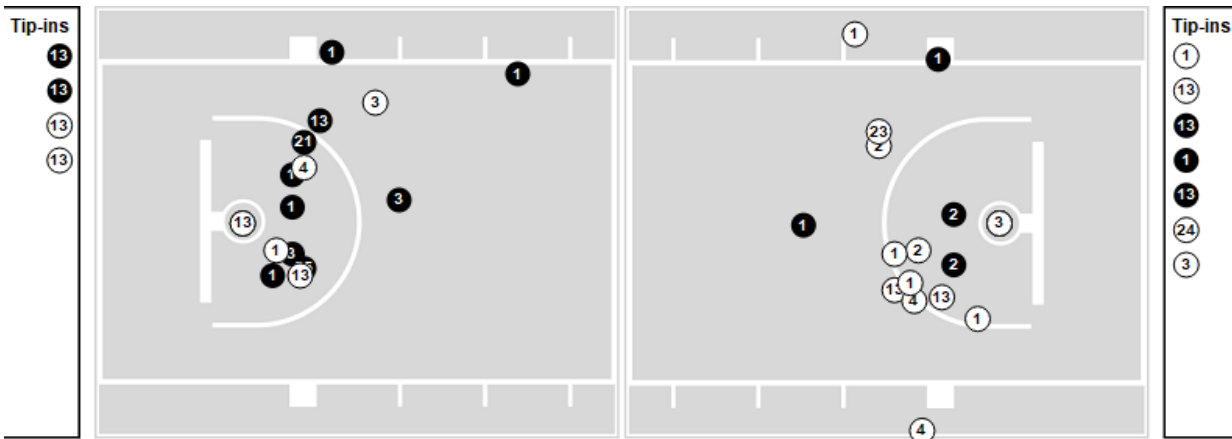

Officials: Bree Fowler, Jordan Hunter, Jason Iles

Players => All ; FG Types => All ; Results => All ;

Lift for Life

All Field Goals

Shots in the Paint

● Made ○ Missed N - Player Number

Lift for Life	M/A	%
Field Goals	28/66	42
2 Points	20/43	47
3 Points	8/23	35
Free Throws	11/18	61