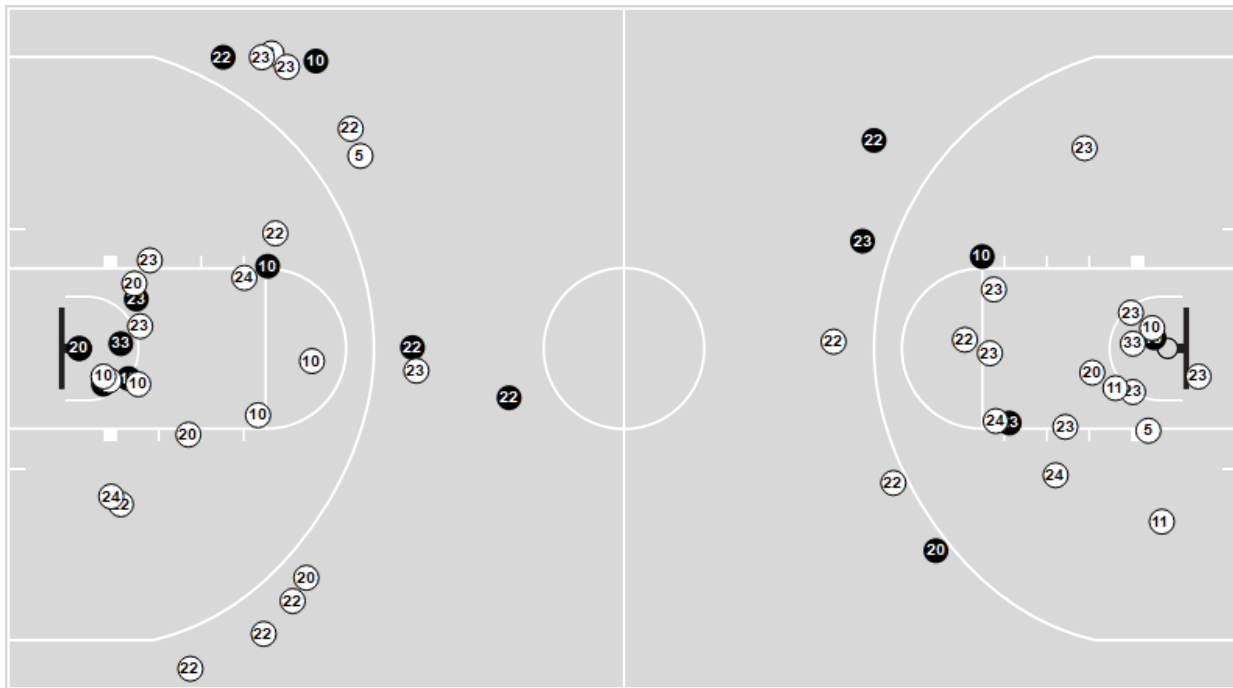

Officials: Tony Hill, Jordan Hunter, Payton Matthews

Players => All ; FG Types => All ; Results => All ;

Smithville

All Field Goals