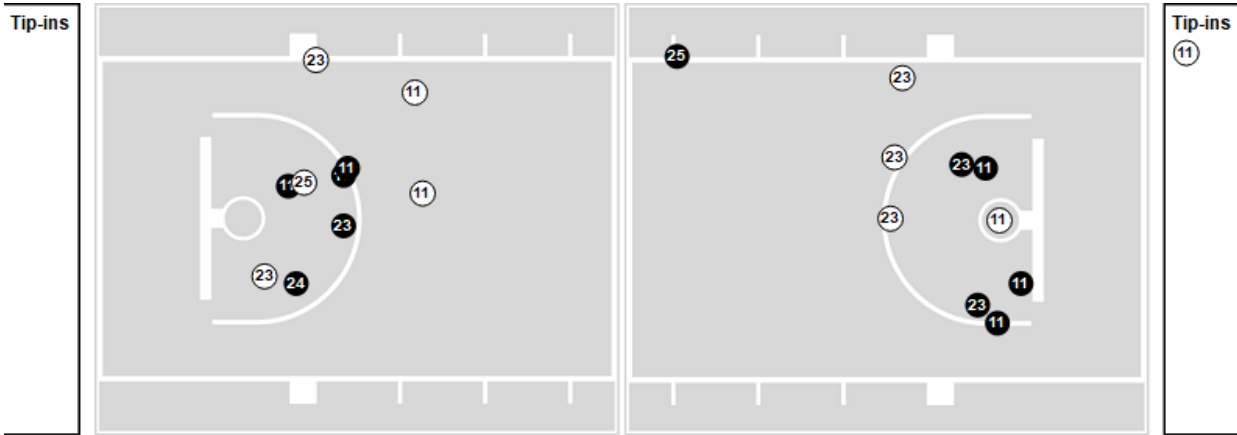

Shots in the Paint

● Made   ○ Missed   N - Player Number

Lutheran St Charles	M/A	%
Field Goals	20/42	48
2 Points	14/25	56
3 Points	6/17	35
Free Throws	18/26	69

Lutheran St Charles	M/A	%
Points in the Paint	20 (10/19)	53
Fast Break Points	6 (5/8)	62
Second Chance Points	6 (5/9)	56
Effective FG%	55