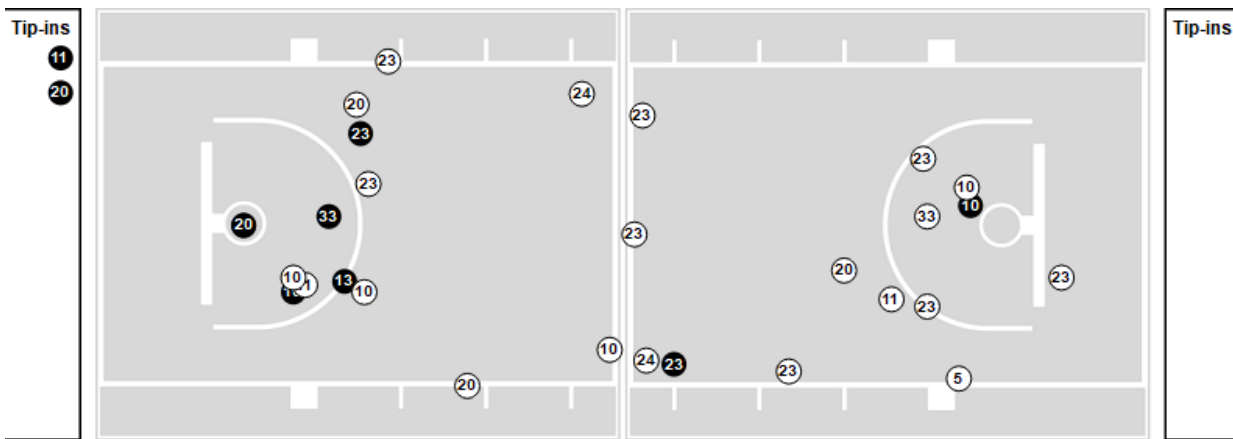

Shots in the Paint

● Made   ○ Missed   N - Player Number

Smithville	M/A	%
Field Goals	17/58	29
2 Points	10/38	26
3 Points	7/20	35
Free Throws	8/11	73

Smithville	M/A	%
Points in the Paint	16 (8/25)	32
Fast Break Points	2 (1/1)	100
Second Chance Points	20 (11/16)	69
Effective FG%	35