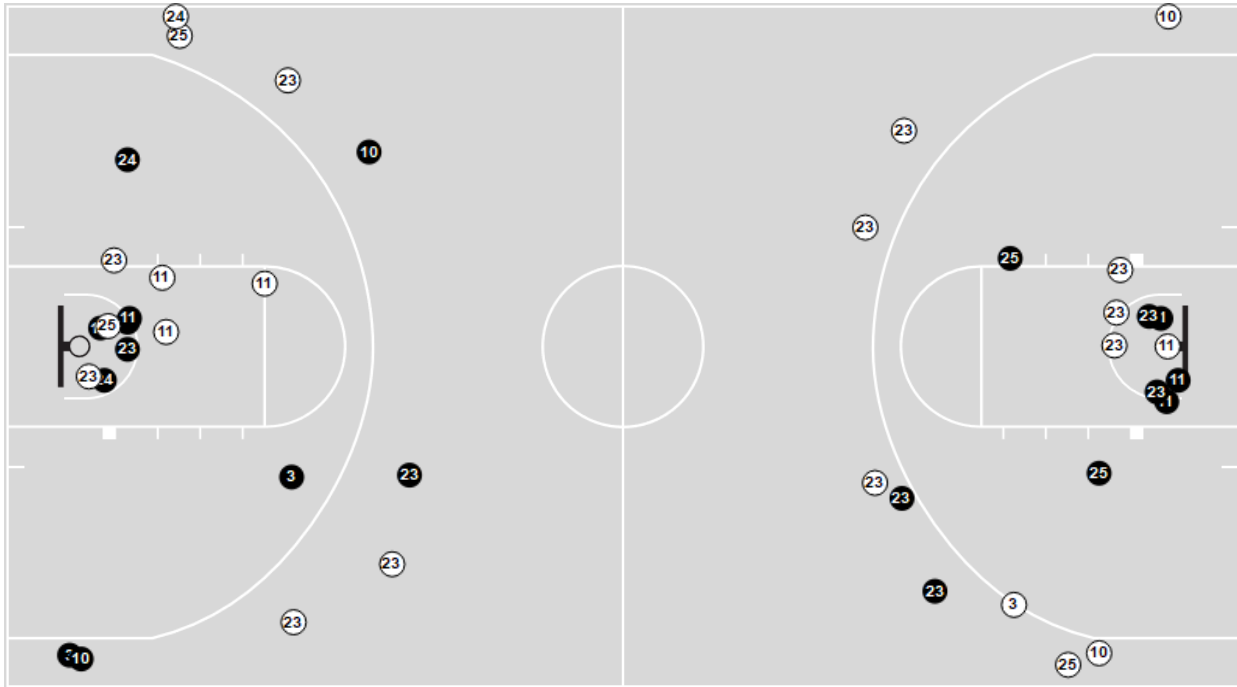

Players => All ; FG Types => All ; Results => All ;
Lutheran St Charles

All Field Goals