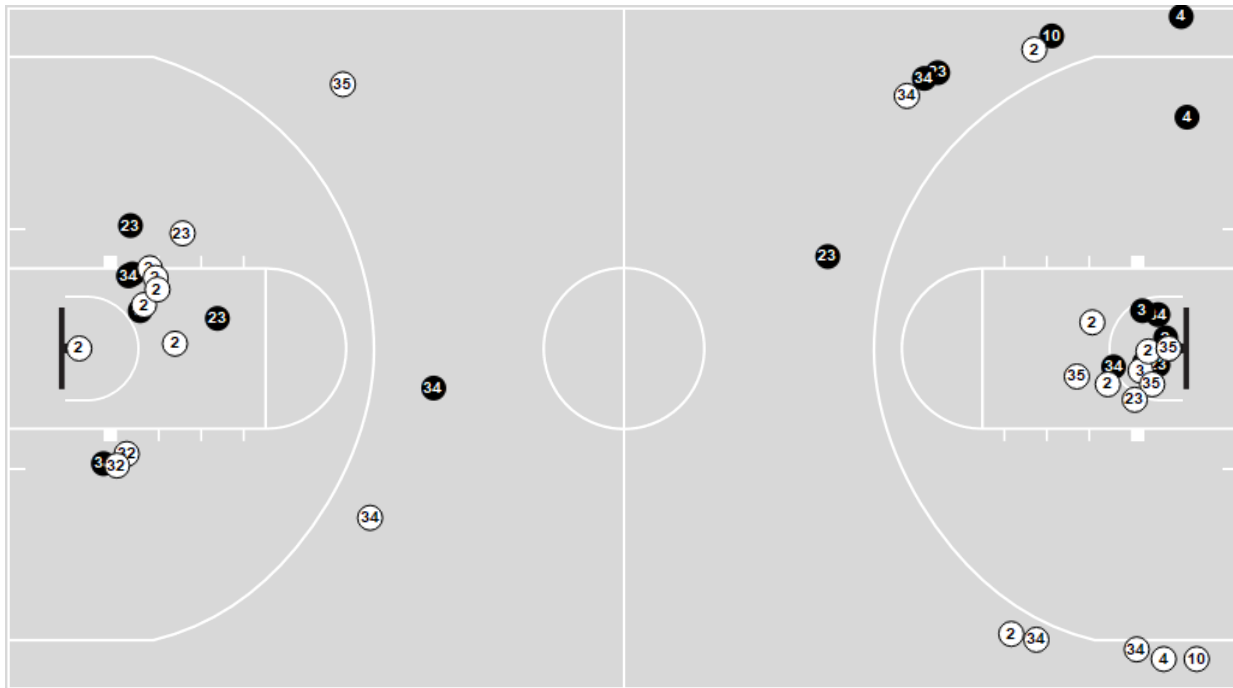

Official Basketball Shot Chart - Final
Kickapoo at Incarnate Word Academy
03/16/24 Mzzou Arena, Columbia, MO
MSHSAA Show-Me Showdown Class 6 Girls Championship

Game Time: 6:00 PM
Game Duration: 1:22

Officials: Travis Holtmeyer, Ryan Carrichael, Jordan Wilson

Players => All ; FG Types => All ; Results => All ;

Incarnate Word Academy

All Field Goals