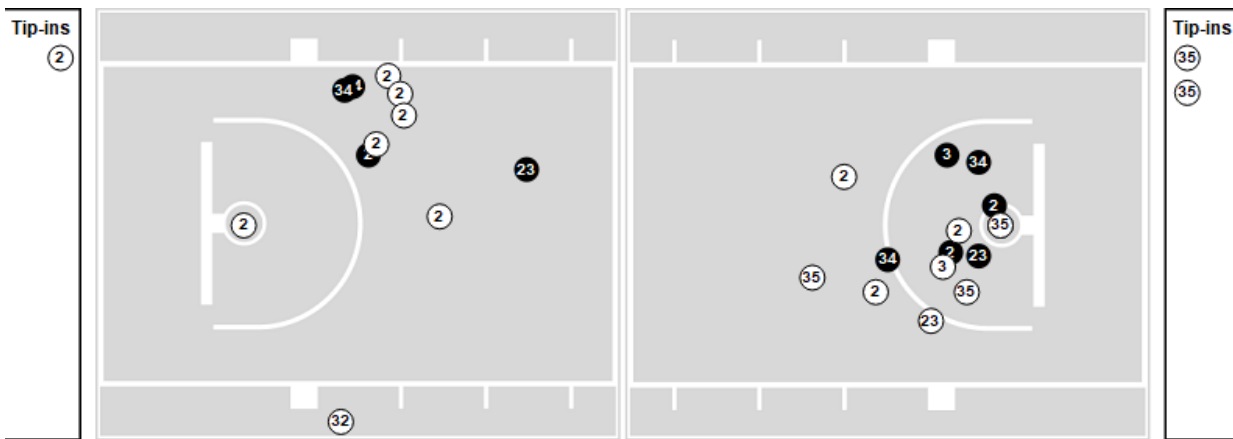

Game Time: 6:00 PM
 Game Duration: 1:22

Officials: Travis Holtmeyer, Ryan Carrichael, Jordan Wilson

Players => All ; FG Types => All ; Results => All ;

Incarnate Word Academy

All Field Goals

Shots in the Paint