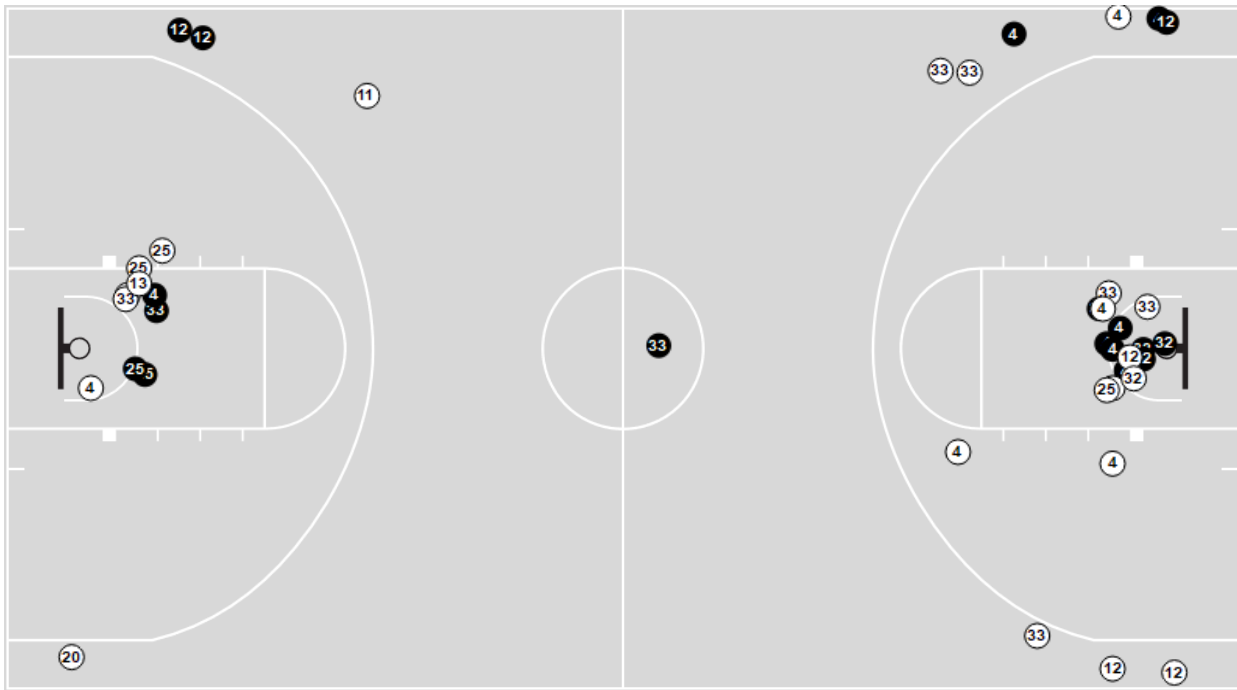

Officials: Fred Lindsey, Payton Matthews, Paul Fitzwater

Players => All ; FG Types => All ; Results => All ;

Kickapoo

All Field Goals