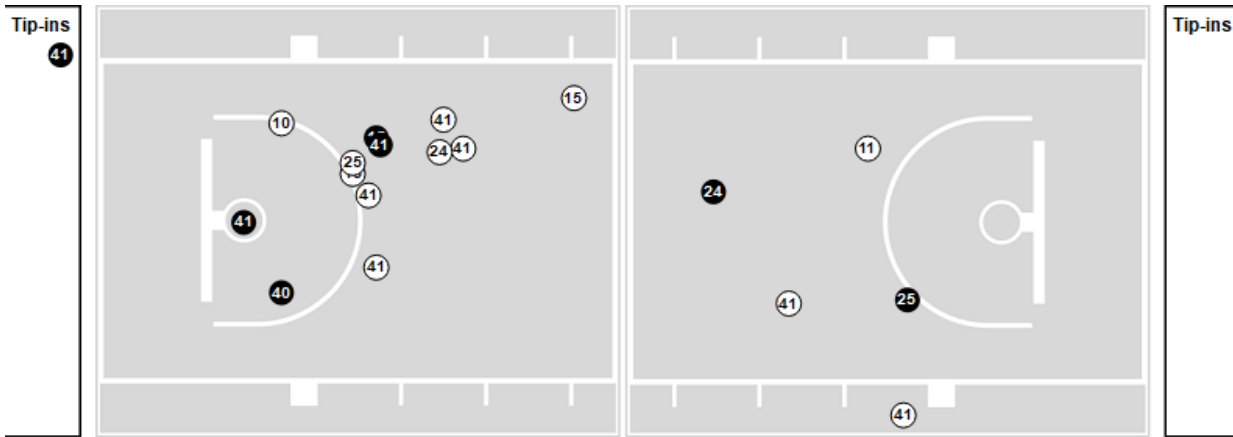

Shots in the Paint

M Made   **N** Missed   N - Player Number

Cor Jesu Academy	M/A	%
Field Goals	12/39	31
2 Points	7/22	32
3 Points	5/17	29
Free Throws	8/13	62

Cor Jesu Academy	M/A	%
Points in the Paint	12 (6/18)	33
Fast Break Points	4 (3/3)	100
Second Chance Points	11 (7/12)	58
Effective FG%	37