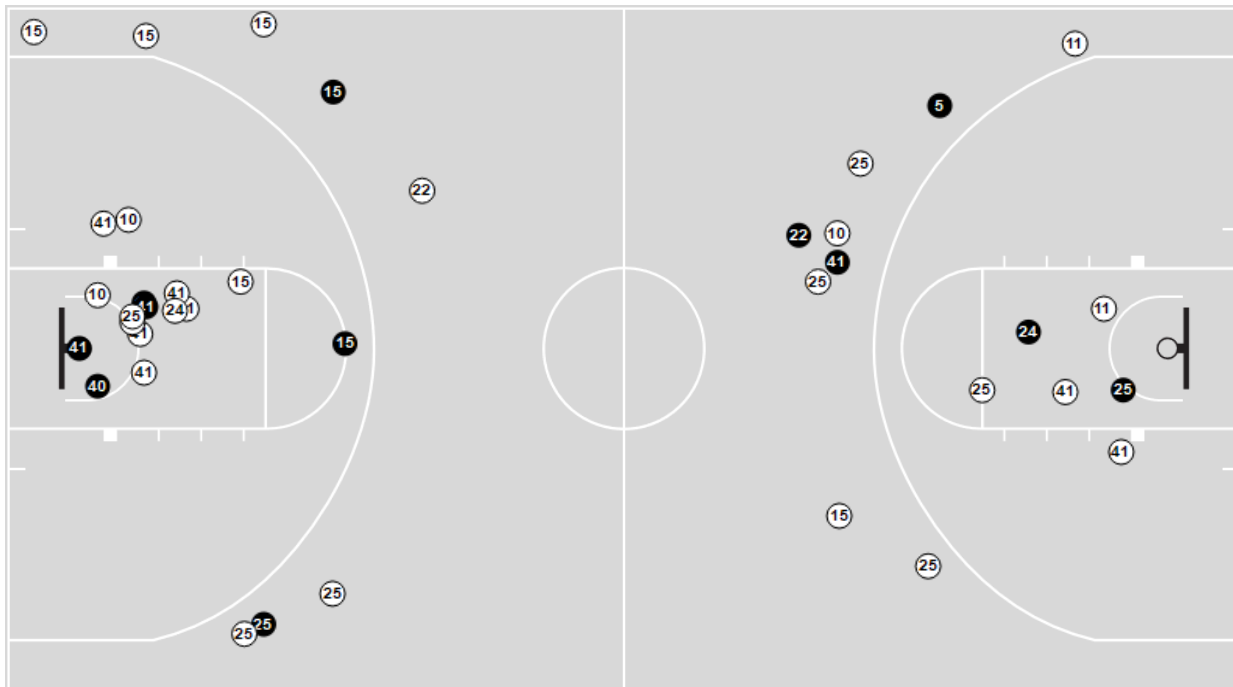

Players => All ; FG Types => All ; Results => All ;

Cor Jesu Academy

All Field Goals