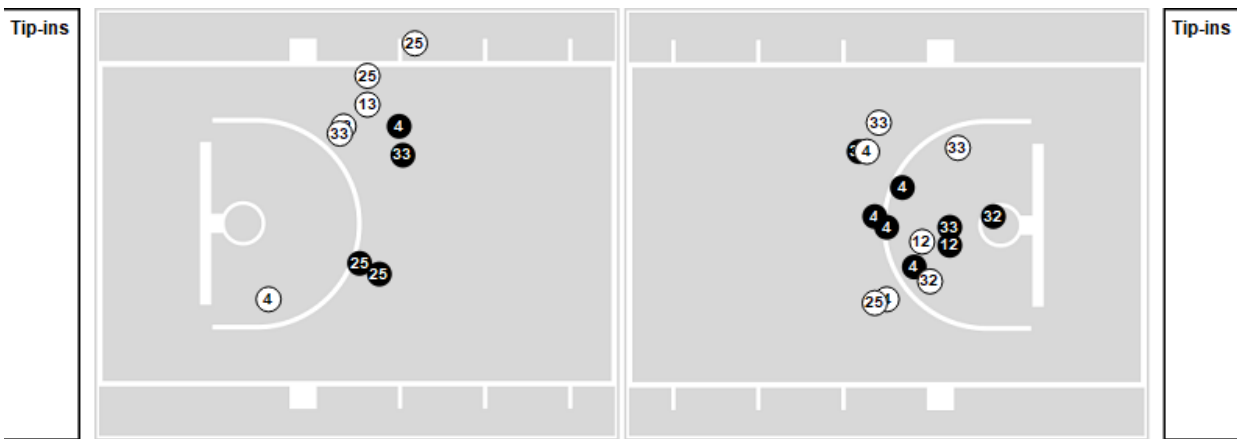

Officials: Fred Lindsey, Payton Matthews, Paul Fitzwater

Players => All ; FG Types => All ; Results => All ;

Kickapoo

All Field Goals

Shots in the Paint

M Made **N** Missed N - Player Number

Kickapoo	M/A	%
Field Goals	18/41	44
2 Points	12/27	44
3 Points	6/14	43
Free Throws	14/15	93