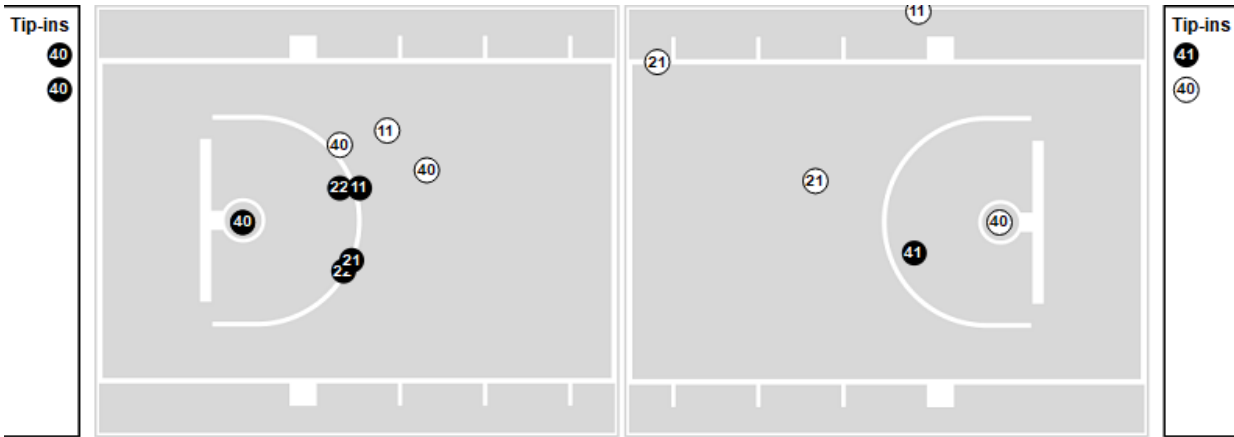

Shots in the Paint

● Made   ○ Missed   N - Player Number

John Burroughs	M/A	%
Field Goals	15/32	47
2 Points	9/19	47
3 Points	6/13	46
Free Throws	10/19	53

John Burroughs	M/A	%
Points in the Paint	16 (8/13)	62
Fast Break Points	1 (1/2)	50
Second Chance Points	15 (10/14)	71
Effective FG%	56