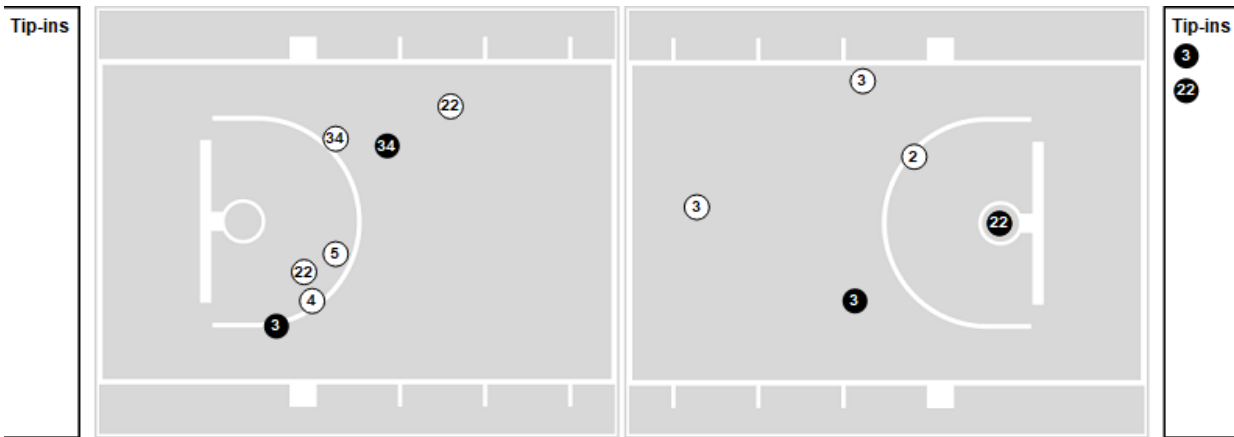

Shots in the Paint

● Made   ○ Missed   N - Player Number

Logan-Rogersville	M/A	%
Field Goals	14/36	39
2 Points	7/18	39
3 Points	7/18	39
Free Throws	7/9	78

Logan-Rogersville	M/A	%
Points in the Paint	10 (5/13)	38
Fast Break Points	3 (3/4)	75
Second Chance Points	4 (2/5)	40
Effective FG%	49