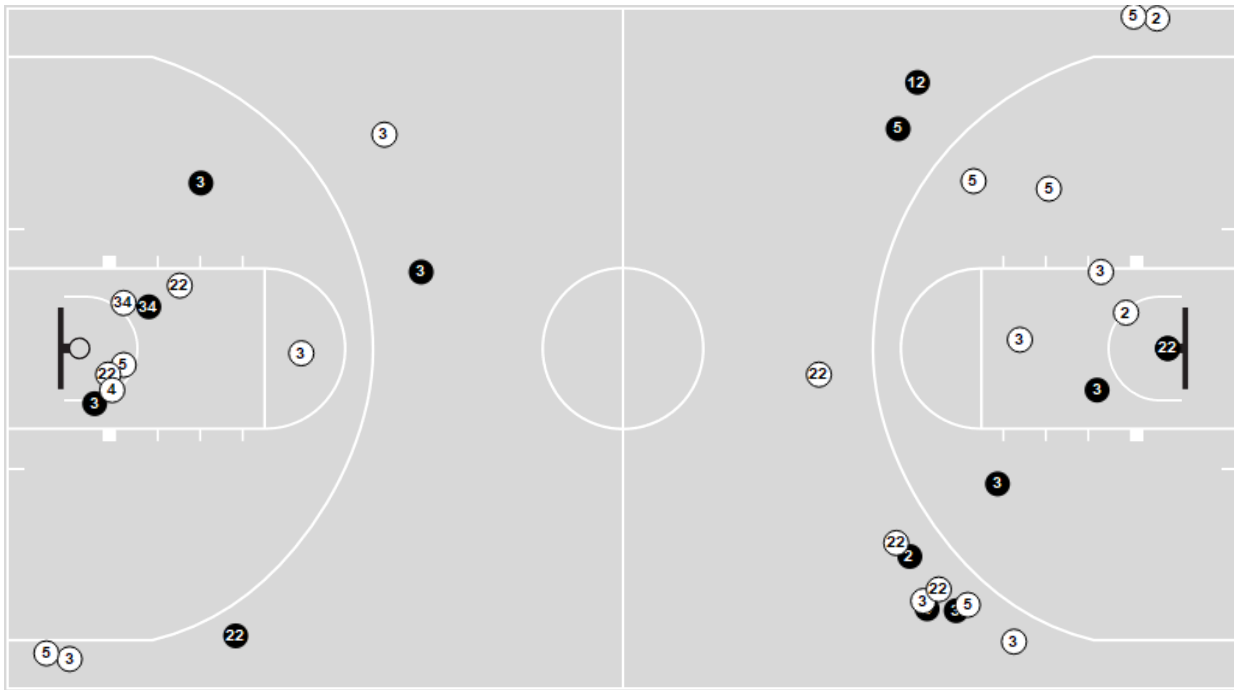

Official Basketball Shot Chart - Final
John Burroughs at Logan-Rogersville
03/15/24 Mzzou Arena, Columbia, MO
MSHSAA Show-Me Showdown n Class 4 Boys Semi-Final

Game Time: 10:00 AM
Game Duration: 1:16

Officials: Rodney Reeves, Jordan Hunter, Tony Hill

Players => All ; FG Types => All ; Results => All ;

Logan-Rogersville

All Field Goals