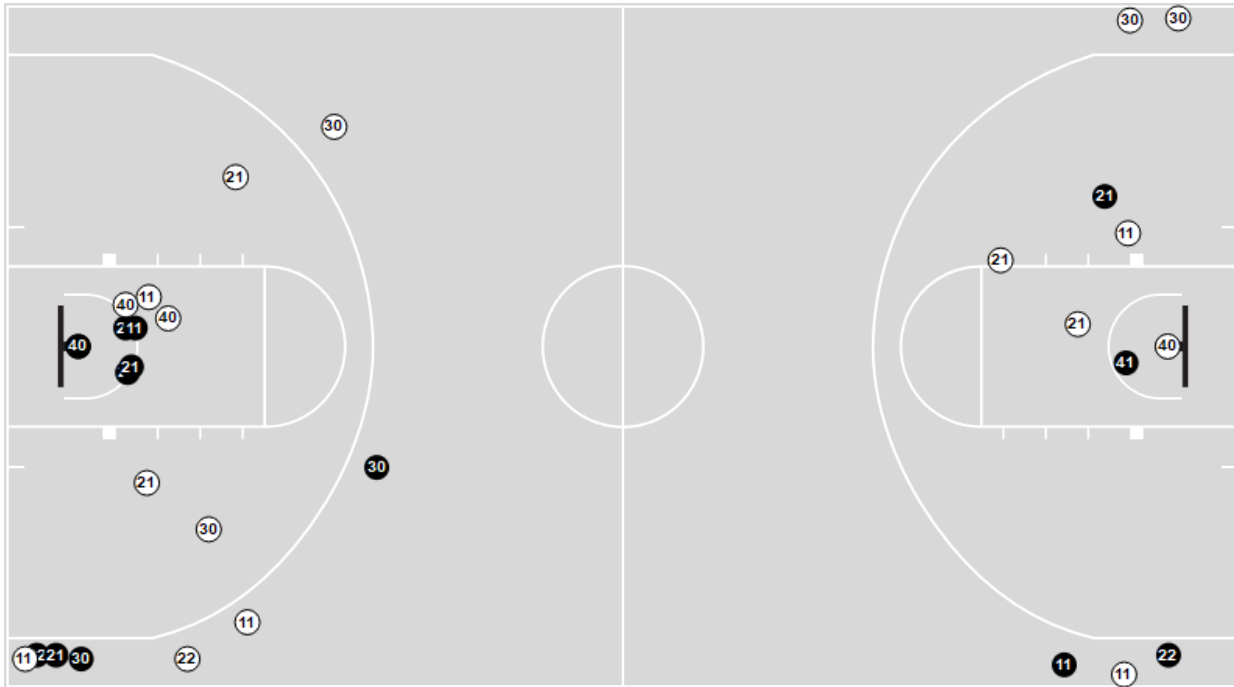

Players => All ; FG Types => All ; Results => All ;
John Burroughs

All Field Goals