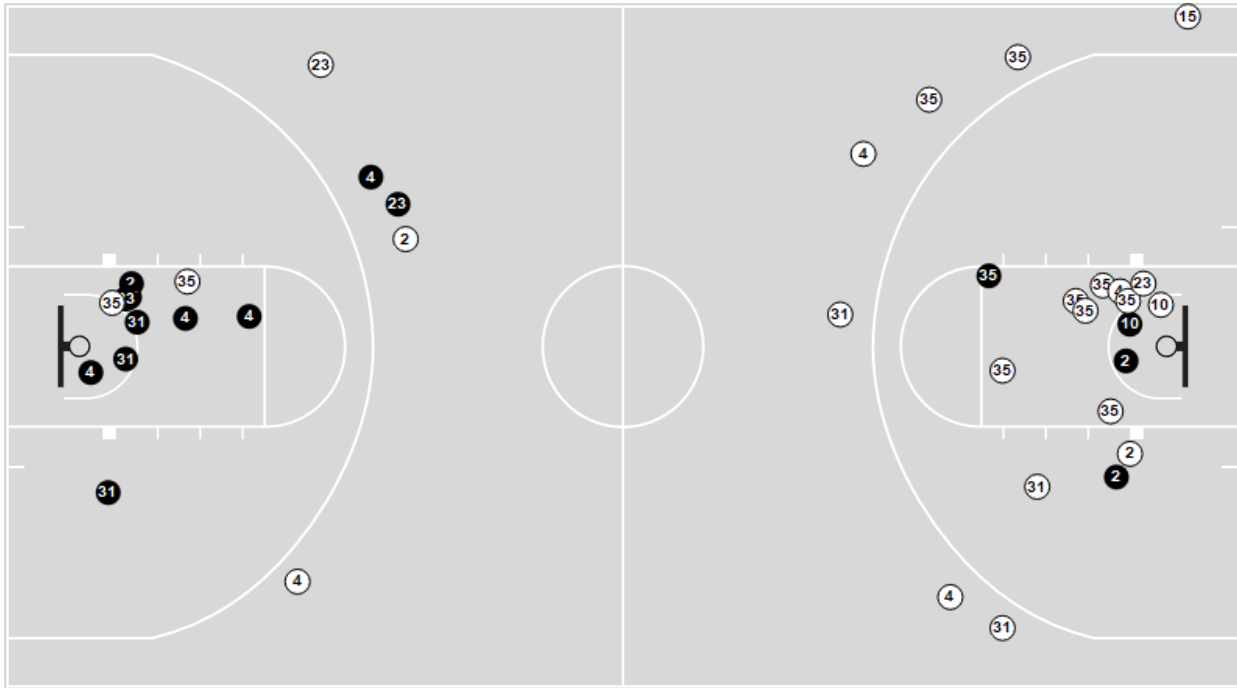

Officials: Jason Iles, Jay Pyles, Jordan Wilson

Players => All ; FG Types => All ; Results => All ;

Rock Bridge

All Field Goals