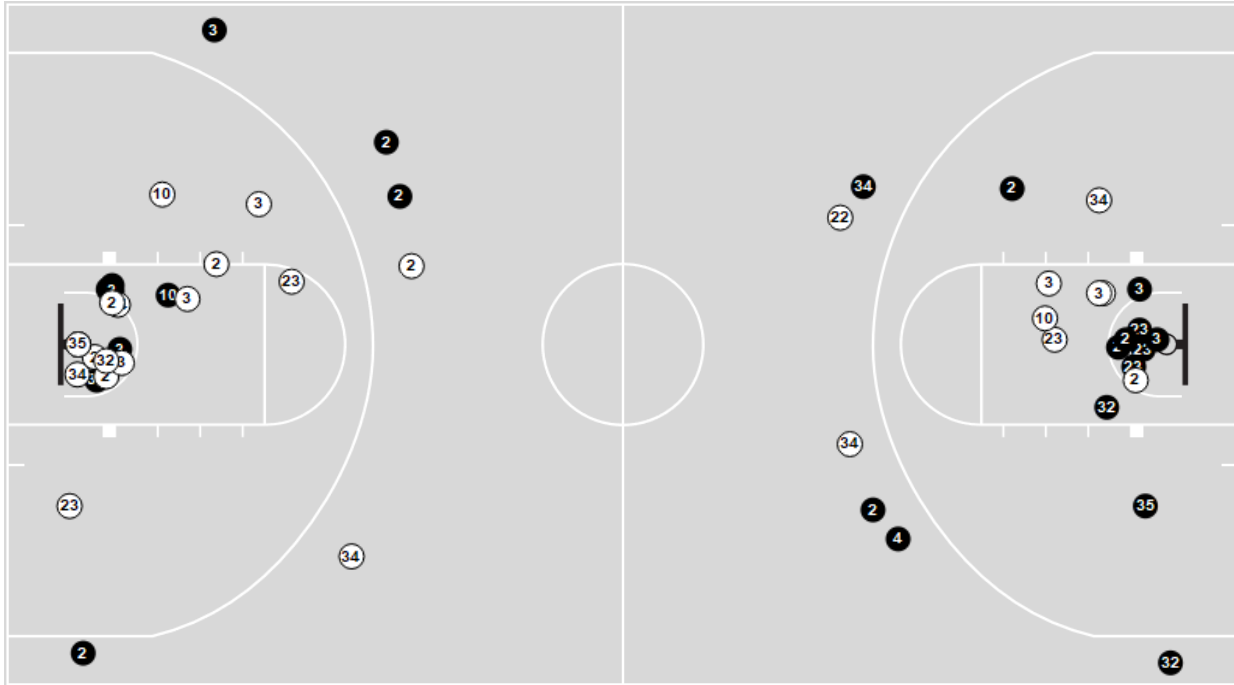

Players => All ; FG Types => All ; Results => All ;
Incarnate Word

All Field Goals