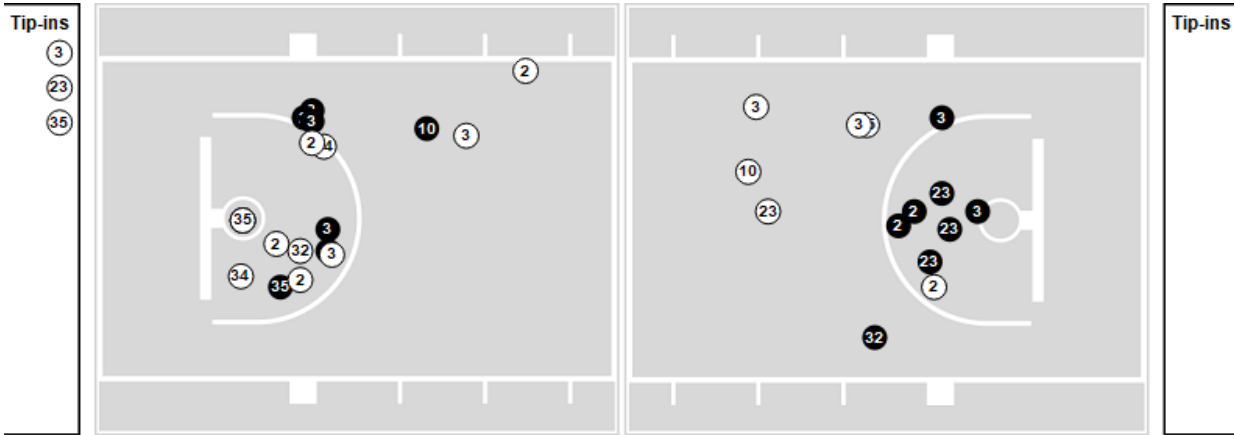

Shots in the Paint

● Made   ○ Missed   N - Player Number

Incarnate Word	M/A	%
Field Goals	25/52	48
2 Points	17/40	42
3 Points	8/12	67
Free Throws	7/8	88

Incarnate Word	M/A	%
Points in the Paint	30 (15/33)	45
Fast Break Points	13 (9/10)	90
Second Chance Points	3 (1/6)	17
Effective FG%	56