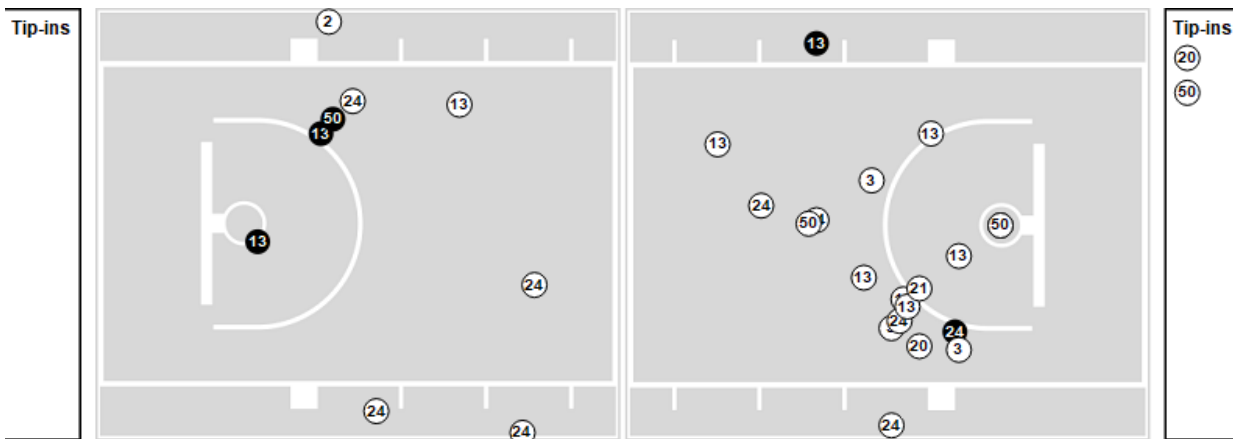

Shots in the Paint

N Made   **N** Missed   N - Player Number

El Dorado Springs	M/A	%
Field Goals	8/42	19
2 Points	5/30	17
3 Points	3/12	25
Free Throws	8/11	73

El Dorado Springs	M/A	%
Points in the Paint	8 (4/24)	17
Fast Break Points	2 (1/1)	100
Second Chance Points	2 (2/11)	18
Effective FG%	23