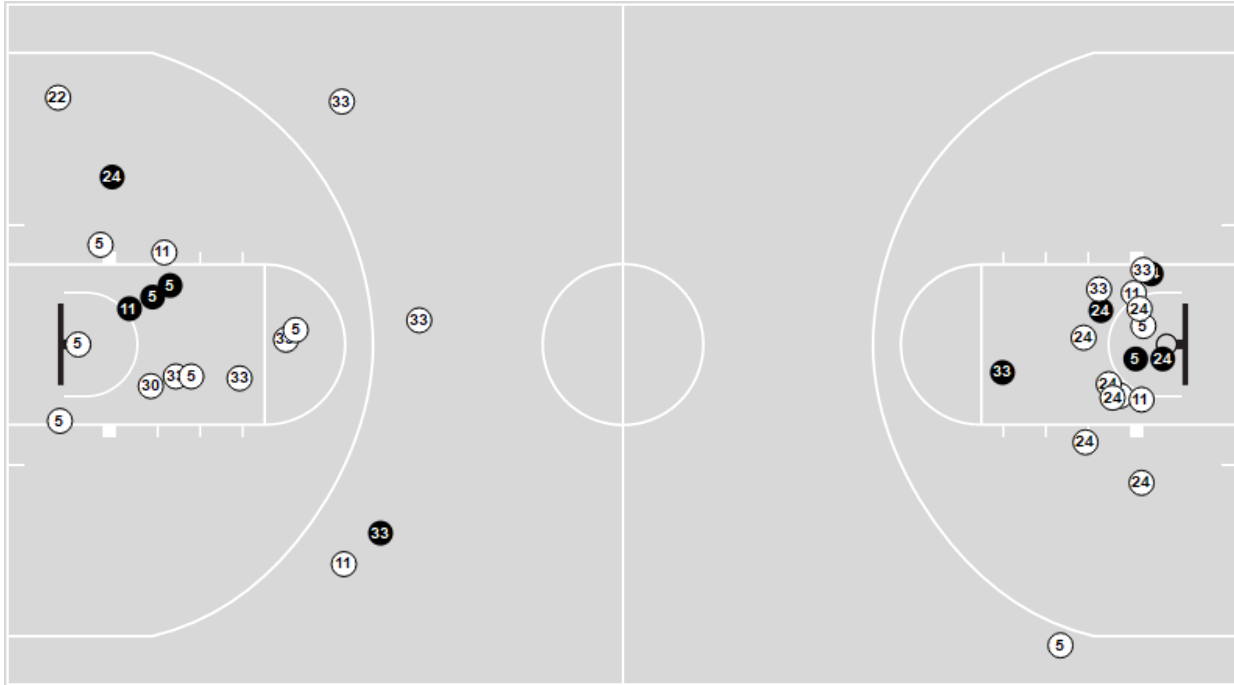

Officials: Danita Moore, Jim Cox, Adam Durras

Players => All ; FG Types => All ; Results => All ;
Fair Grove

All Field Goals