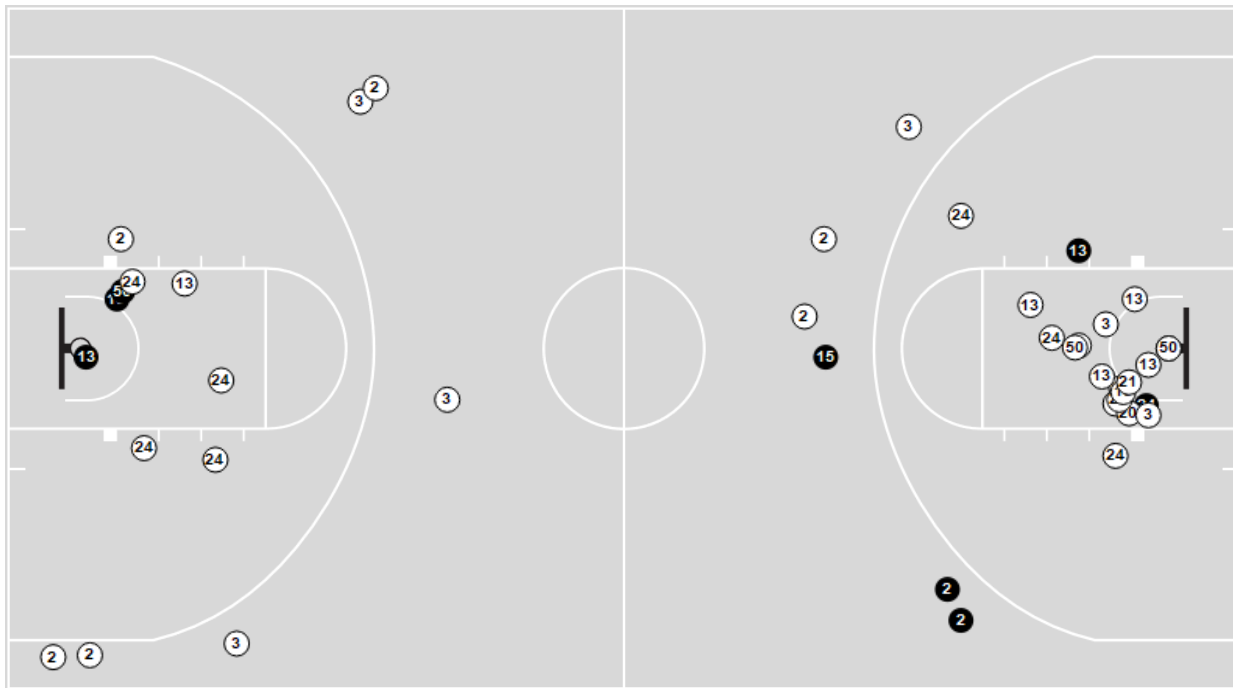

Players => All ; FG Types => All ; Results => All ;

El Dorado Springs

All Field Goals