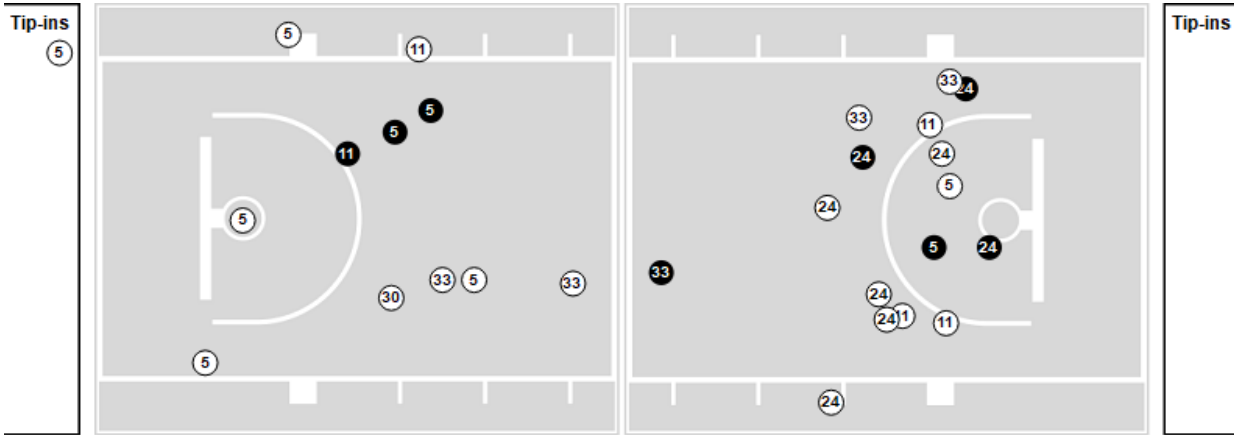

Shots in the Paint

● Made ○ Missed N - Player Number

Fair Grove	M/A	%
Field Goals	10/37	27
2 Points	9/32	28
3 Points	1/5	20
Free Throws	12/18	67

Fair Grove	M/A	%
Points in the Paint	16 (8/24)	33
Fast Break Points	8 (6/9)	67
Second Chance Points	5 (2/5)	40
Effective FG%	28	