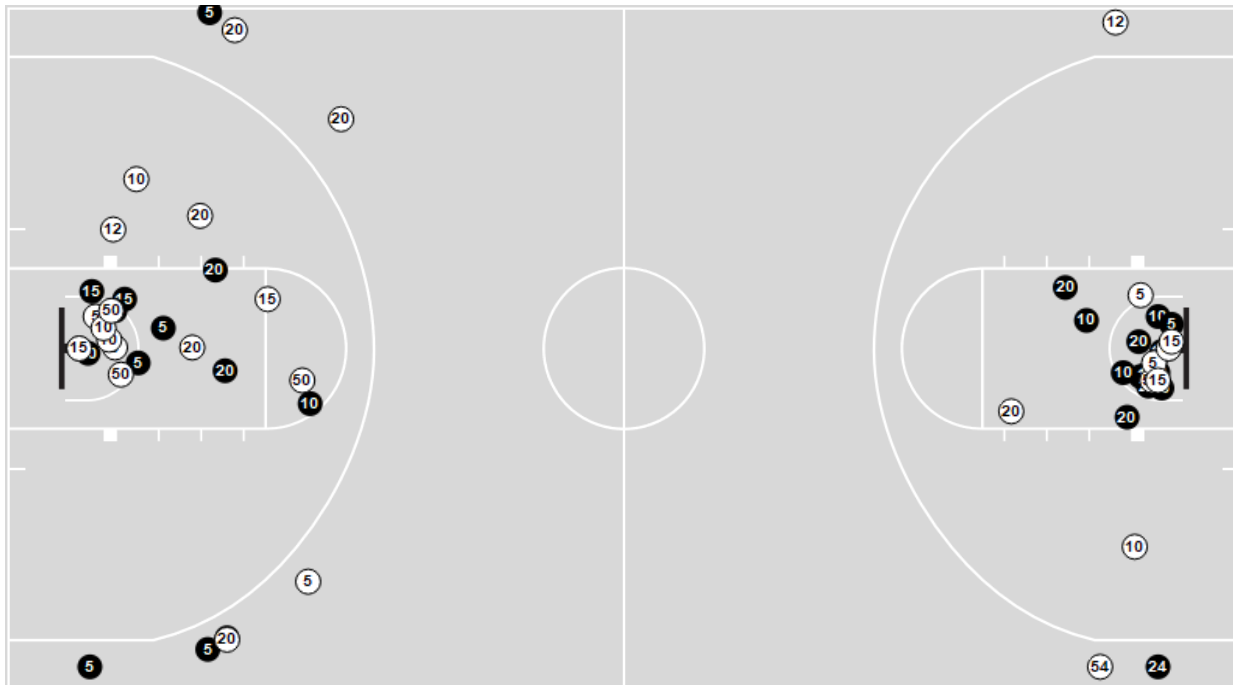

Official Basketball Shot Chart - Final
Central (New Madrid) at Summit Christian Academy

Game Time: 8:00 PM
Game Duration: 1:30

03/09/24 Mzzou Arena, Columbia, MO
MSHSAA Show Me Showdown Class 3 Boys Championship Game

Officials: Justin Ratcliff, Robert Williams, Adam Wyrick

Players => All ; FG Types => All ; Results => All ;

Central (New Madrid)

All Field Goals