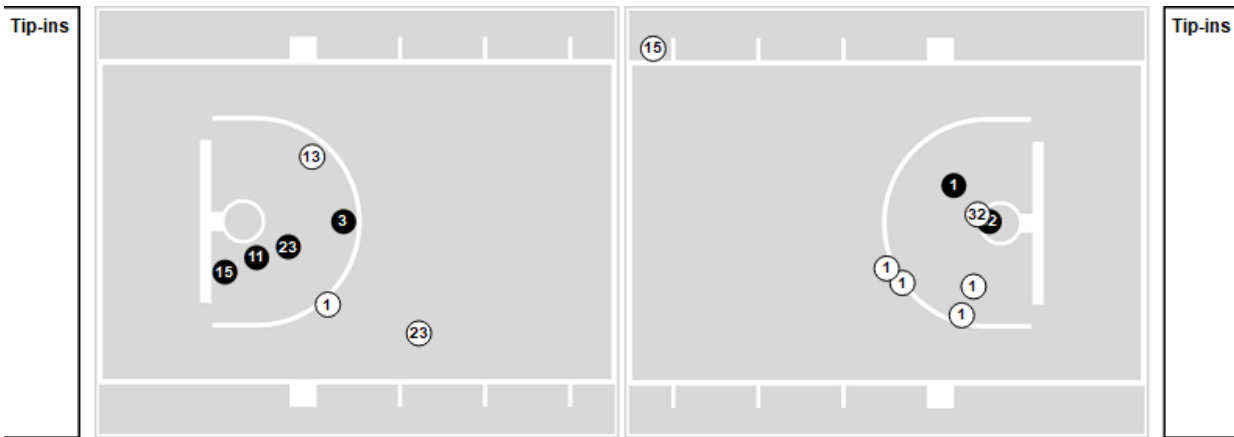

Shots in the Paint

● Made   ○ Missed   N - Player Number

Summit Christian Academy	M/A	%
Field Goals	19/47	40
2 Points	8/20	40
3 Points	11/27	41
Free Throws	16/18	89

Summit Christian Academy	M/A	%
Points in the Paint	12 (6/14)	43
Fast Break Points	10 (4/5)	80
Second Chance Points	8 (3/5)	60
Effective FG%	52