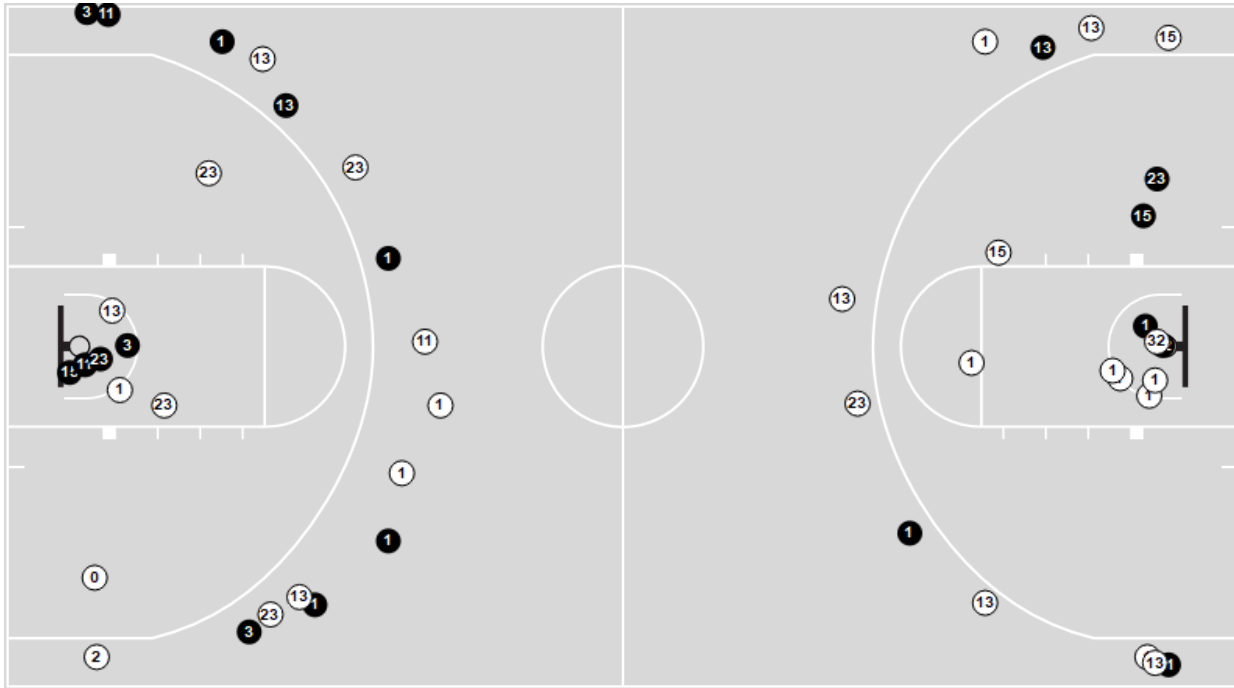

Official Basketball Shot Chart - Final
Central (New Madrid) at Summit Christian Academy

Game Time: 8:00 PM
Game Duration: 1:30

03/09/24 Mzzou Arena, Columbia, MO
MSHSAA Show Me Showdown Class 3 Boys Championship Game

Officials: Justin Ratcliff, Robert Williams, Adam Wyrick

Players => All ; FG Types => All ; Results => All ;

Summit Christian Academy

All Field Goals