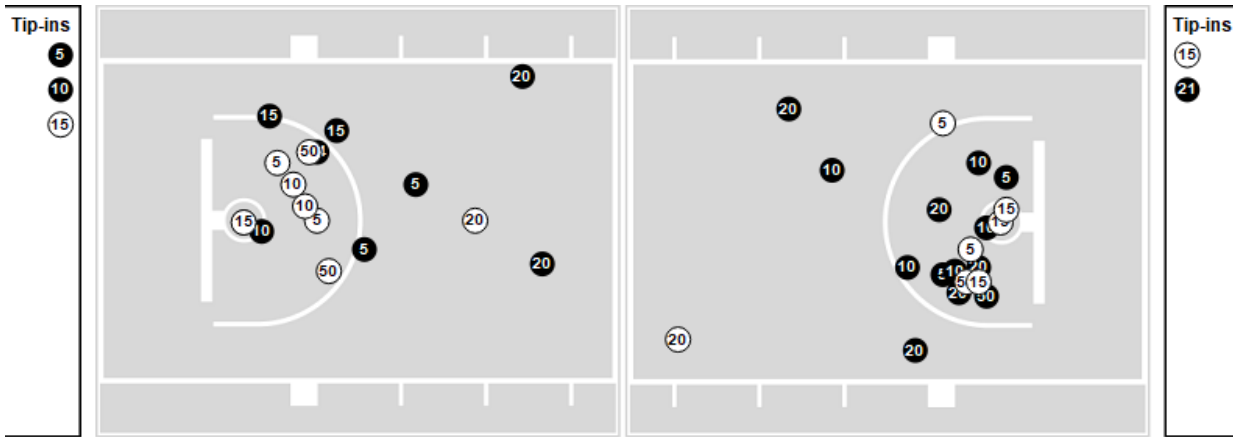

Shots in the Paint

● Made   ○ Missed   N - Player Number

Central (New Madrid)	M/A	%
Field Goals	30/57	53
2 Points	25/46	54
3 Points	5/11	45
Free Throws	21/31	68

Central (New Madrid)	M/A	%
Points in the Paint	48 (24/40)	60
Fast Break Points	13 (8/10)	80
Second Chance Points	12 (6/13)	46
Effective FG%	57