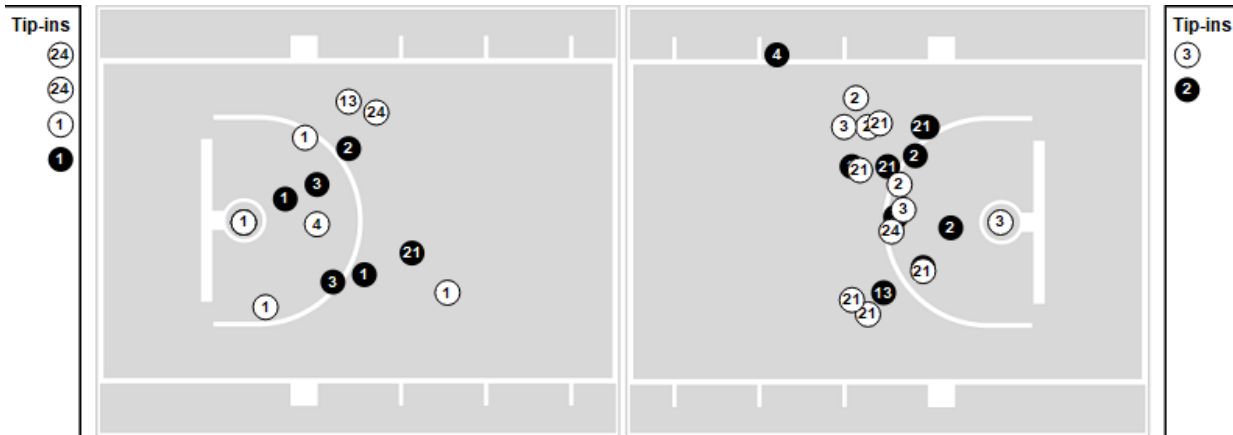

Shots in the Paint

● Made   ○ Missed   N - Player Number

Lift for Life Academy	M/A	%
Field Goals	29/71	41
2 Points	19/43	44
3 Points	10/28	36
Free Throws	17/26	65

Lift for Life Academy	M/A	%
Points in the Paint	34 (17/38)	45
Fast Break Points	14 (9/13)	69
Second Chance Points	17 (12/25)	48
Effective FG%	48