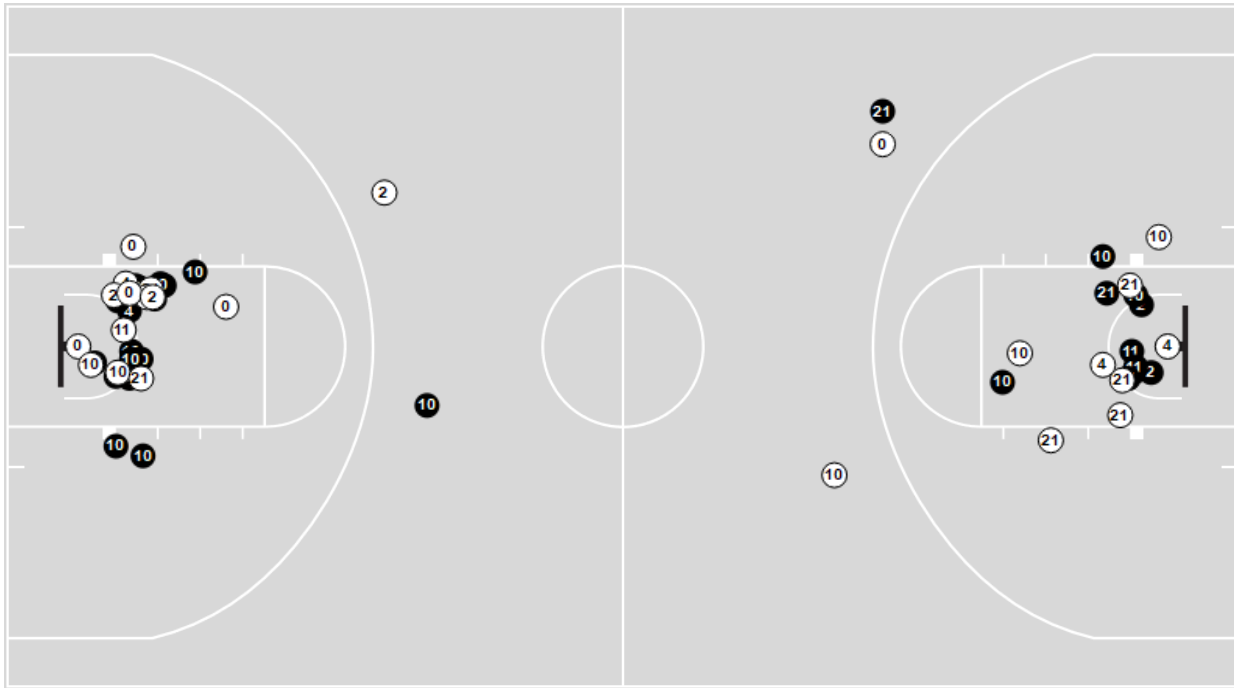

Officials: Brandon Harris, Robert Thiel, Paul Fitzwater

Players => All ; FG Types => All ; Results => All ;

Chillicothe

All Field Goals