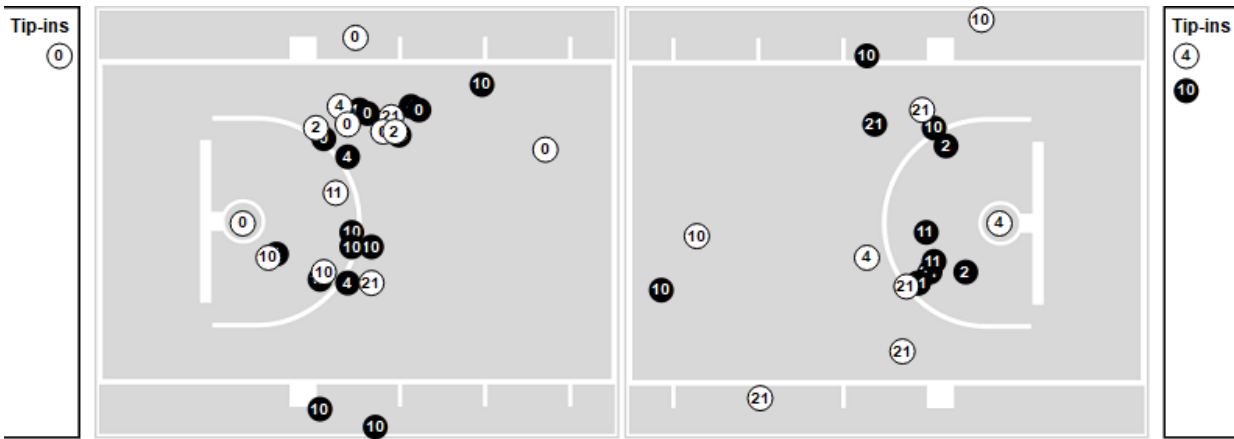

Shots in the Paint

● Made ○ Missed N - Player Number

Chillicothe	M/A	%
Field Goals	30/54	56
2 Points	28/49	57
3 Points	2/5	40
Free Throws	15/20	75

Chillicothe	M/A	%
Points in the Paint	50 (25/43)	58
Fast Break Points	6 (5/5)	100
Second Chance Points	6 (3/7)	43
Effective FG%	57