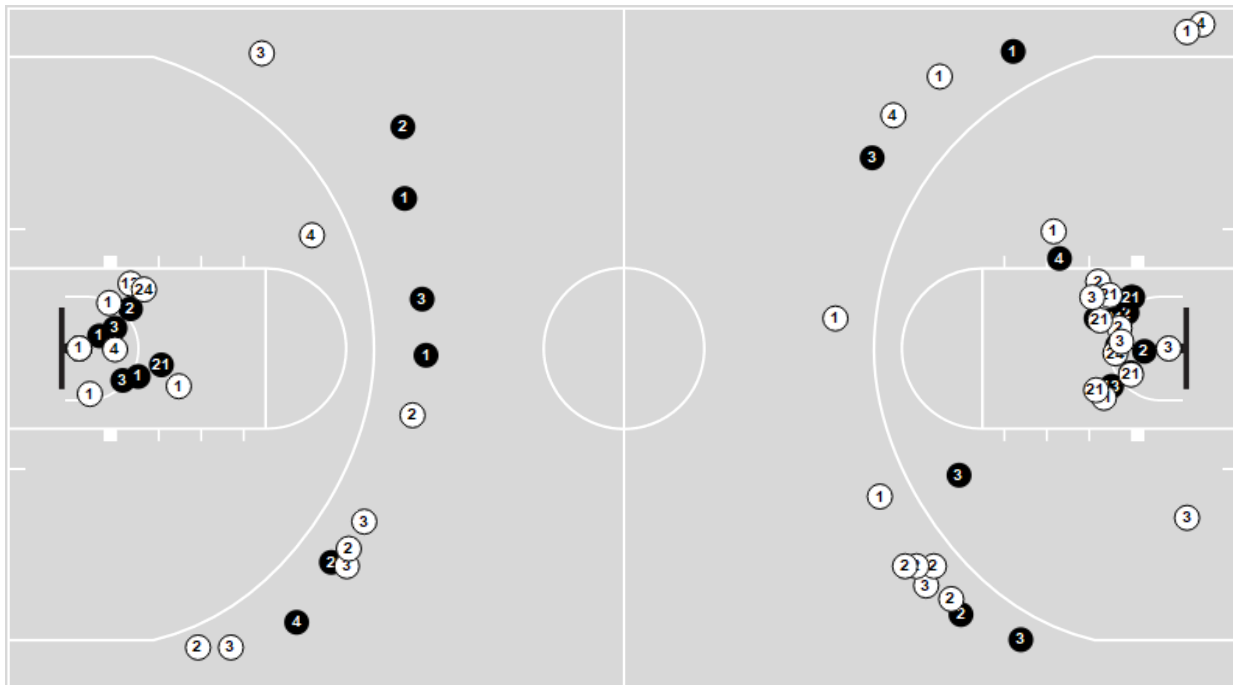

Players => All ; FG Types => All ; Results => All ;

Lift for Life Academy

All Field Goals