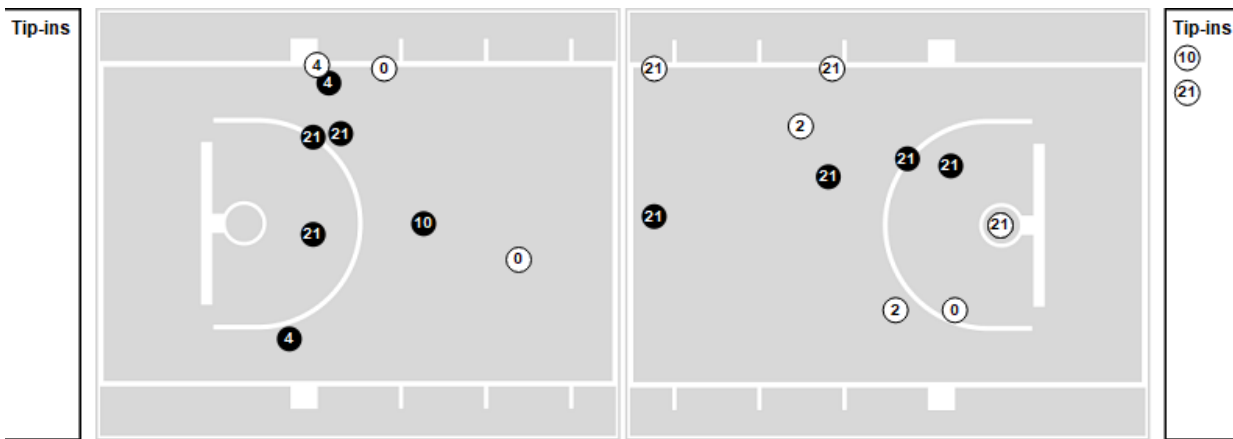

**Chillicothe**

**All Field Goals**

**Shots in the Paint**

● Made    ○ Missed    N - Player Number

Chillicothe	M/A	%
Field Goals	17/37	46
2 Points	12/25	48
3 Points	5/12	42
Free Throws	11/18	61

Chillicothe	M/A	%
Points in the Paint	20 (10/16)	62
Fast Break Points	0 (0/0)	0
Second Chance Points	12 (6/10)	60
Effective FG%	53	