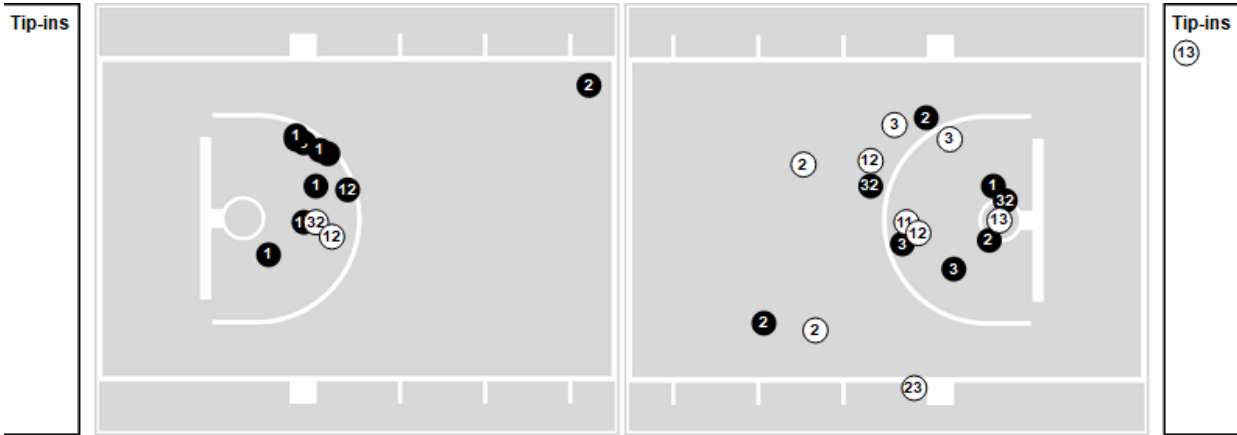

Shots in the Paint

● Made   ○ Missed   N - Player Number

Cardinal Ritter	M/A	%
Field Goals	22/46	48
2 Points	20/37	54
3 Points	2/9	22
Free Throws	24/30	80

Cardinal Ritter	M/A	%
Points in the Paint	36 (18/28)	64
Fast Break Points	24 (16/18)	89
Second Chance Points	12 (9/13)	69
Effective FG%	50