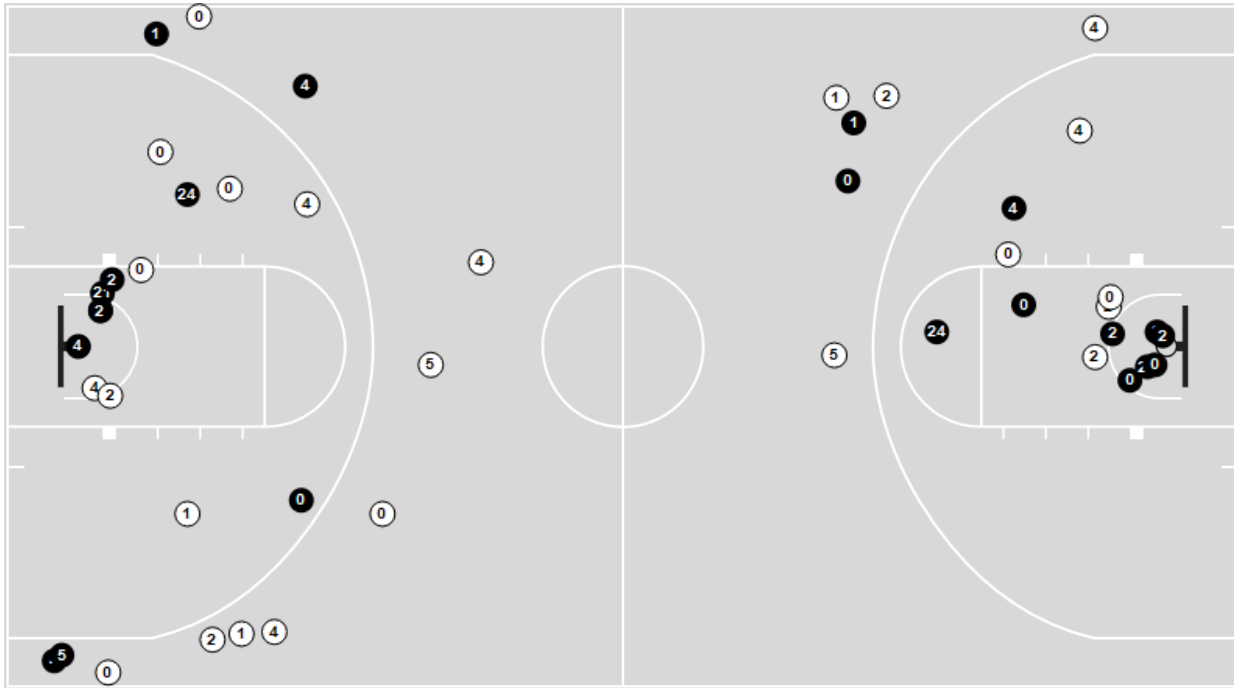

Official Basketball Shot Chart - Final
Cardinal Ritter at Central (Springfield)
03/15/24 Mzzou Arena, Columbia, MO
MSHSAA Show-Me Showdown n Class 6 Boys Semi-Final

Game Time: 6:00 PM
Game Duration: 1:29

Officials: Jason Reed, Jay Pyles, Jordan Wilson

Players => All ; FG Types => All ; Results => All ;
Central (Springfield)

All Field Goals