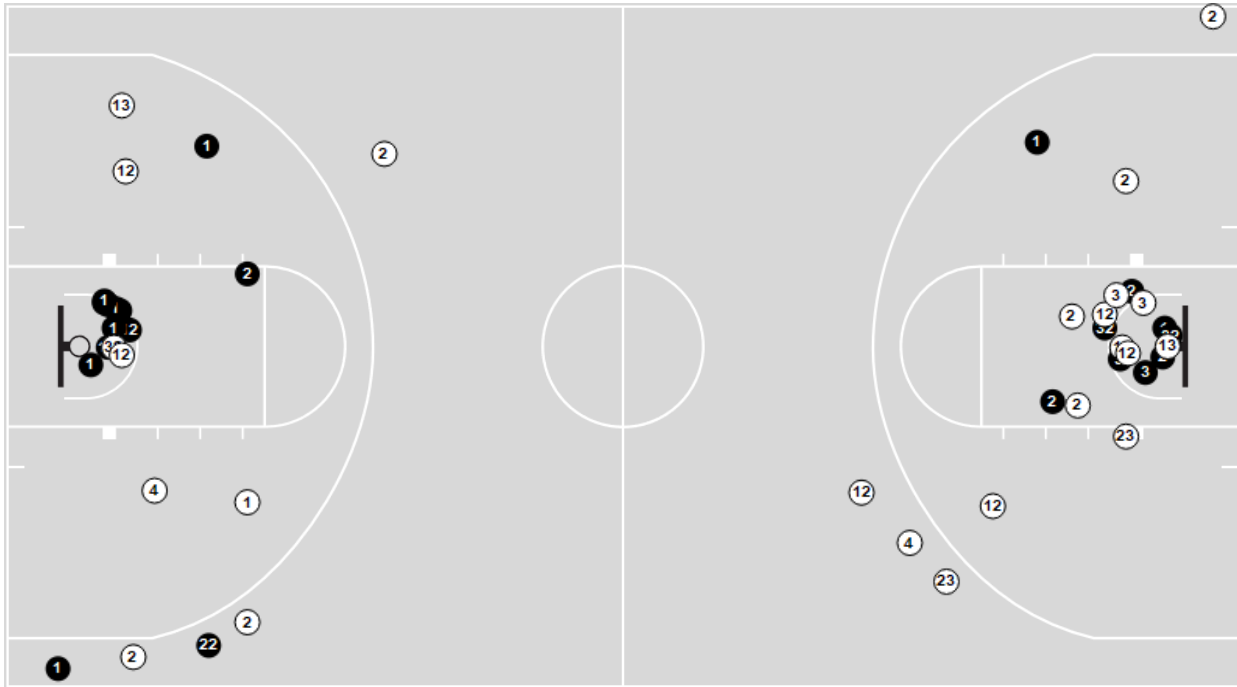

Players => All ; FG Types => All ; Results => All ;
Cardinal Ritter

All Field Goals