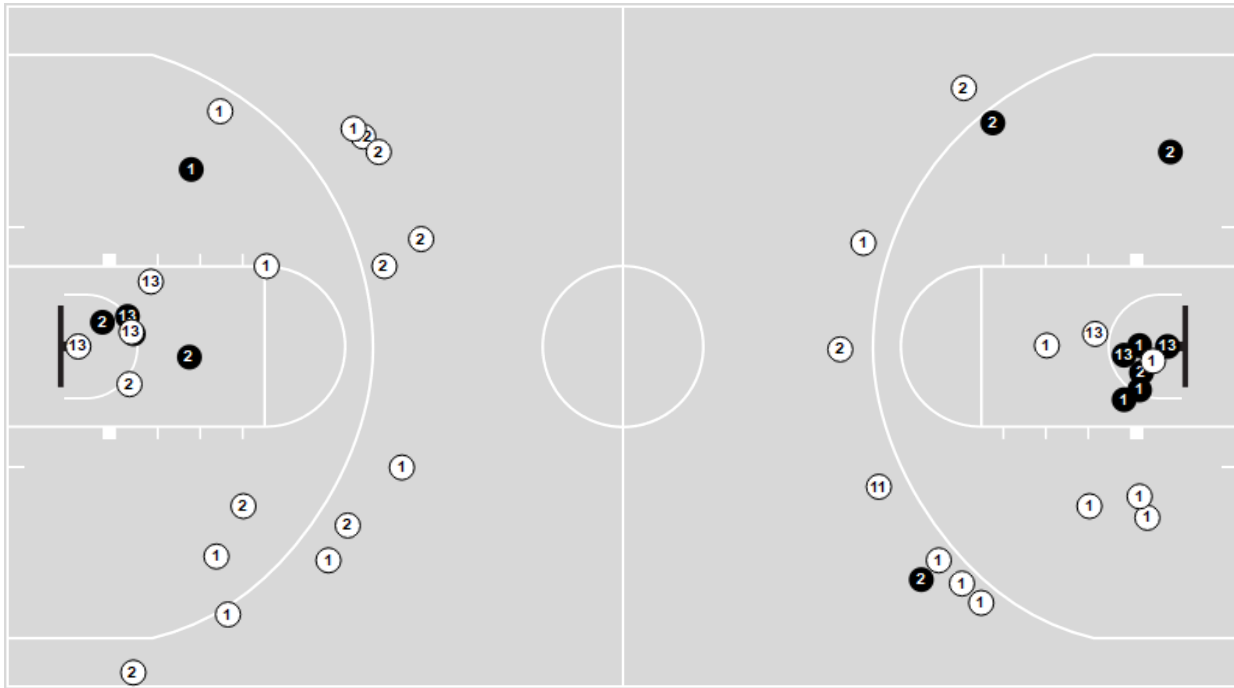

Official Basketball Shot Chart - Final
Logan-Rogersville at Central (Kansas City)

03/16/24 Mizzou Arena, Columbia, MO
MSHSAA Show-Me Showdown Class 4 Boys 3rd Place

Game Time: 10:00 AM
Game Duration: 1:24

Officials: Trey Oglesby, Charlie Scott, Phil Jansen

Players => All ; FG Types => All ; Results => All ;

Central (Kansas City)

All Field Goals