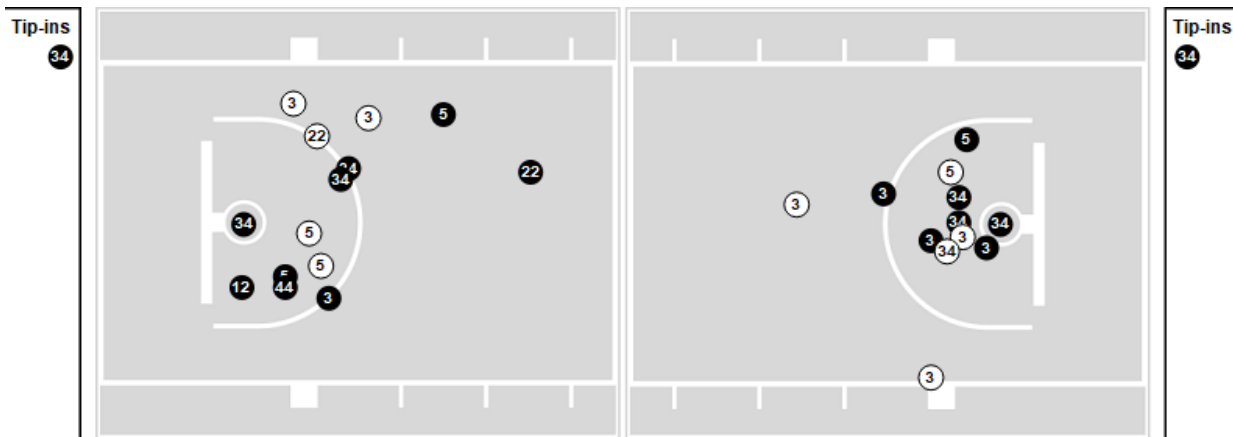

Game Time: 10:00 AM
 Game Duration: 1:24

Officials: Trey Oglesby, Charlie Scott, Phil Jansen

Players => All ; FG Types => All ; Results => All ;

Logan-Rogersville

All Field Goals

Shots in the Paint

N Made **O** Missed **N** - Player Number