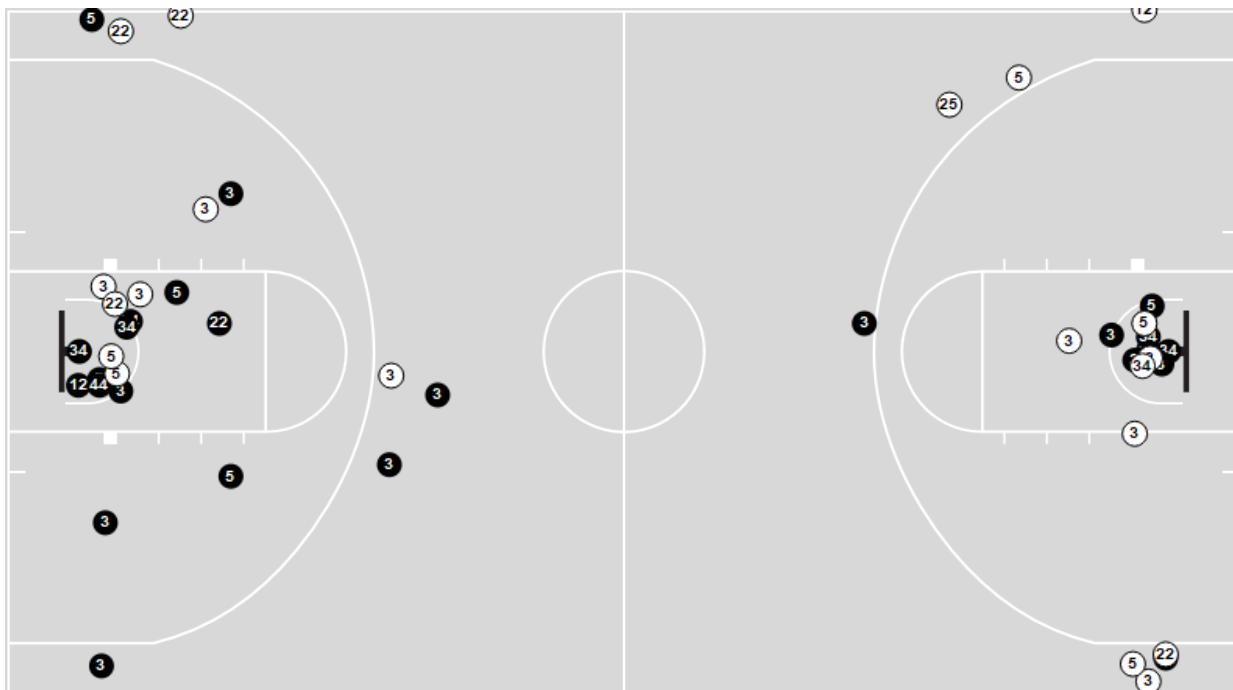

Official Basketball Shot Chart - Final
Logan-Rogersville at Central (Kansas City)
03/16/24 Mzzou Arena, Columbia, MO
MSHSAA Show-Me Showdown n Class 4 Boys 3rd Place

Game Time: 10:00 AM
Game Duration: 1:24

Officials: Trey Oglesby, Charlie Scott, Phil Jansen

Players => All ; FG Types => All ; Results => All ;

Logan-Rogersville

All Field Goals