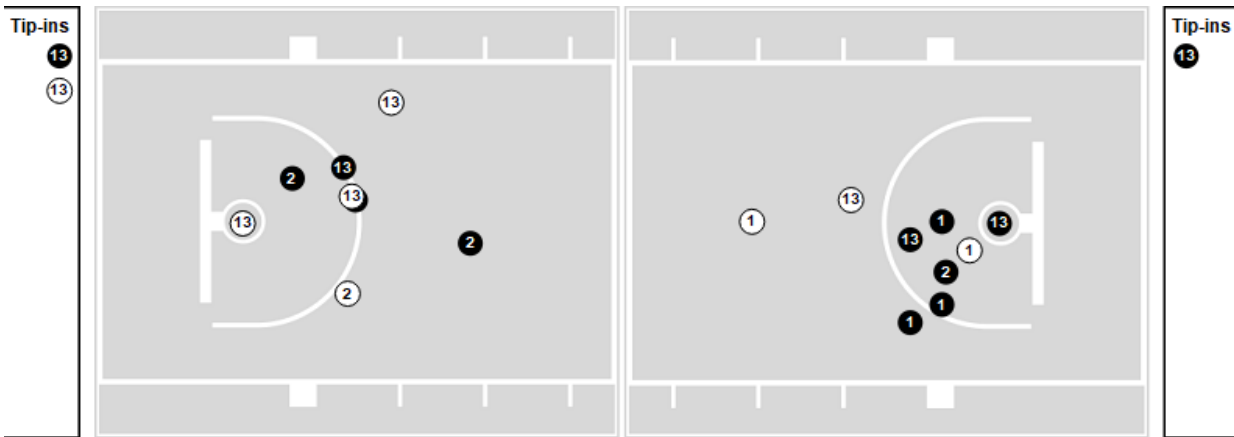

Shots in the Paint

M Made   **N** Missed   N - Player Number

Central (Kansas City)	M/A	%
Field Goals	15/46	33
2 Points	14/28	50
3 Points	1/18	6
Free Throws	13/21	62

Central (Kansas City)	M/A	%
Points in the Paint	22 (11/19)	58
Fast Break Points	5 (3/4)	75
Second Chance Points	12 (7/13)	54
Effective FG%	34