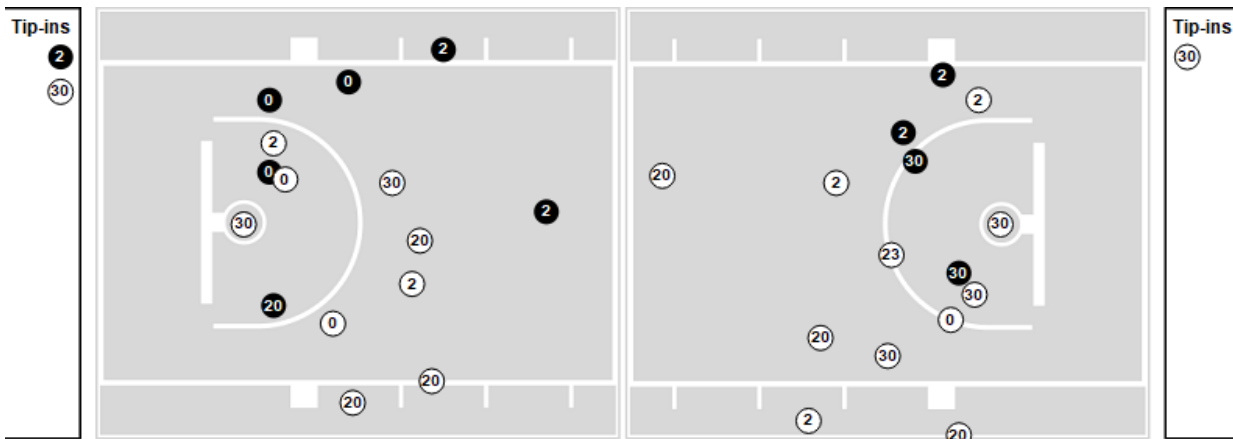

Officials: Robert Williams, Mke Nolan, Brad Madison

Players => All ; FG Types => All ; Results => All ;

Centralia

All Field Goals

Shots in the Paint

● Made ○ Missed N - Player Number

Centralia	M/A	%
Field Goals	14/47	30
2 Points	12/34	35
3 Points	2/13	15
Free Throws	11/14	79