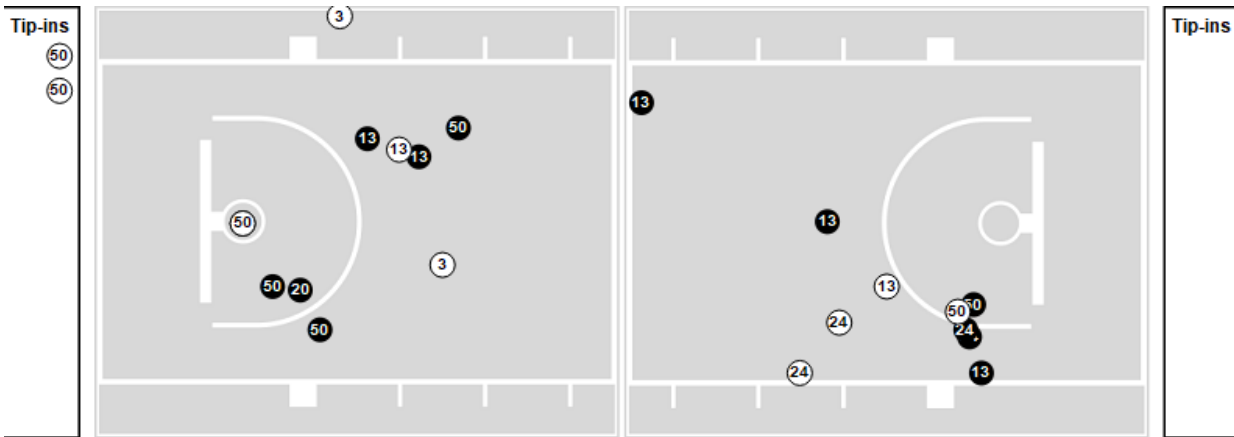

Shots in the Paint

● Made   ○ Missed   N - Player Number

El Dorado Springs	M/A	%
Field Goals	18/41	44
2 Points	13/27	48
3 Points	5/14	36
Free Throws	11/23	48

El Dorado Springs	M/A	%
Points in the Paint	24 (12/20)	60
Fast Break Points	4 (4/4)	100
Second Chance Points	8 (6/8)	75
Effective FG%	50