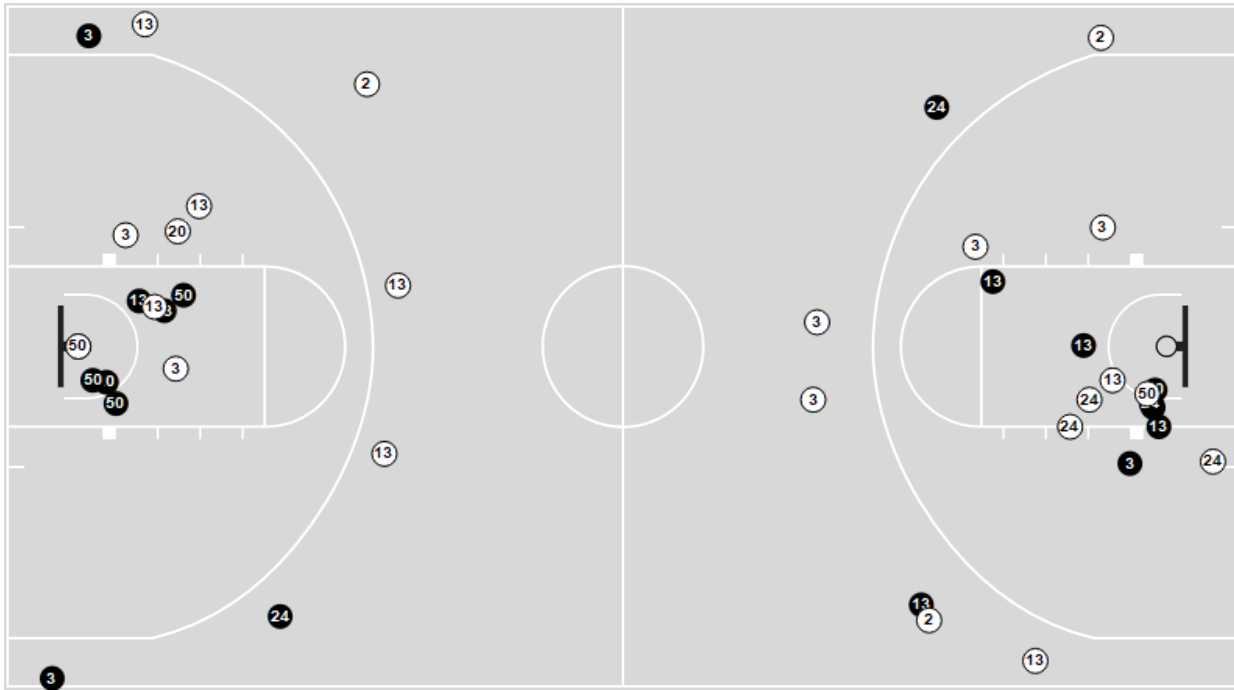

Officials: Robert Williams, Mke Nolan, Brad Madison

Players => All ; FG Types => All ; Results => All ;

El Dorado Springs

All Field Goals