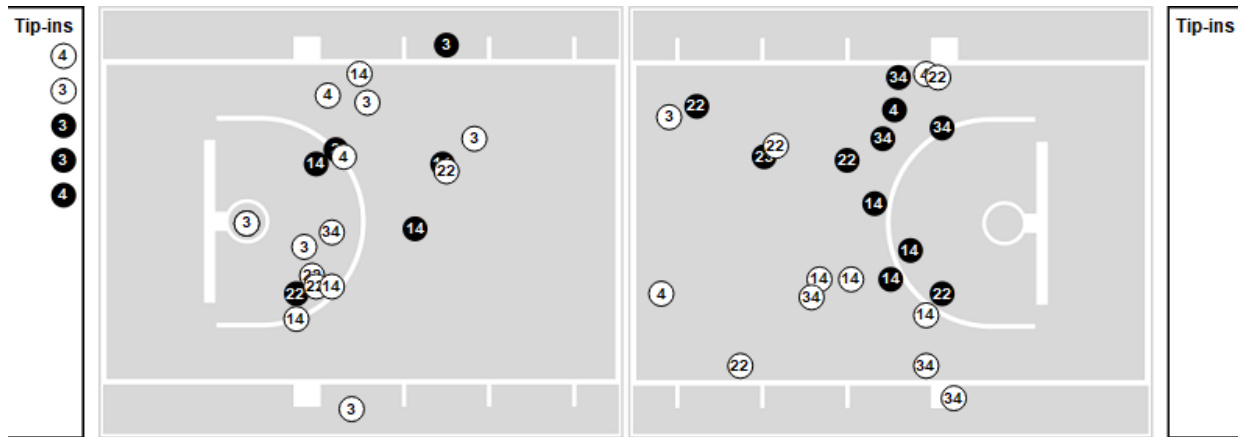

Shots in the Paint

● Made ○ Missed N - Player Number

Northeast (Cairo)	M/A	%
Field Goals	24/57	42
2 Points	21/50	42
3 Points	3/7	43
Free Throws	13/20	65

Northeast (Cairo)	M/A	%
Points in the Paint	38 (19/44)	43
Fast Break Points	8 (6/8)	75
Second Chance Points	17 (10/18)	56
Effective FG%	45