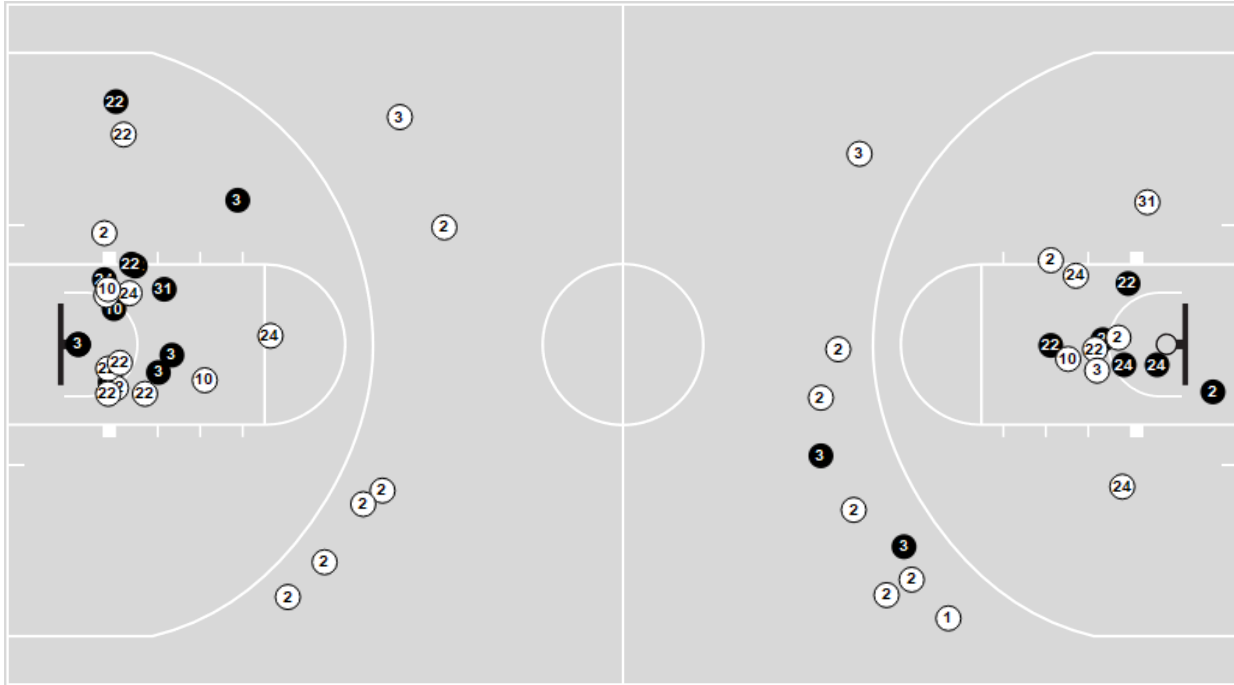

Players => All ; FG Types => All ; Results => All ;
Delta

All Field Goals