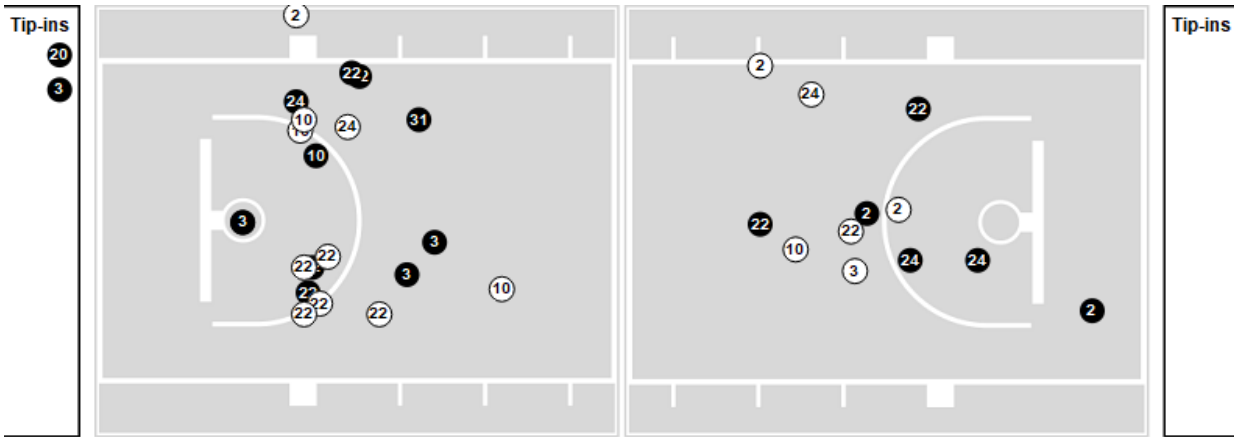

Shots in the Paint

● Made   ○ Missed   N - Player Number

Delta	M/A	%
Field Goals	21/54	39
2 Points	19/39	49
3 Points	2/15	13
Free Throws	11/14	79

Delta	M/A	%
Points in the Paint	34 (17/31)	55
Fast Break Points	6 (5/7)	71
Second Chance Points	17 (11/18)	61
Effective FG%	41