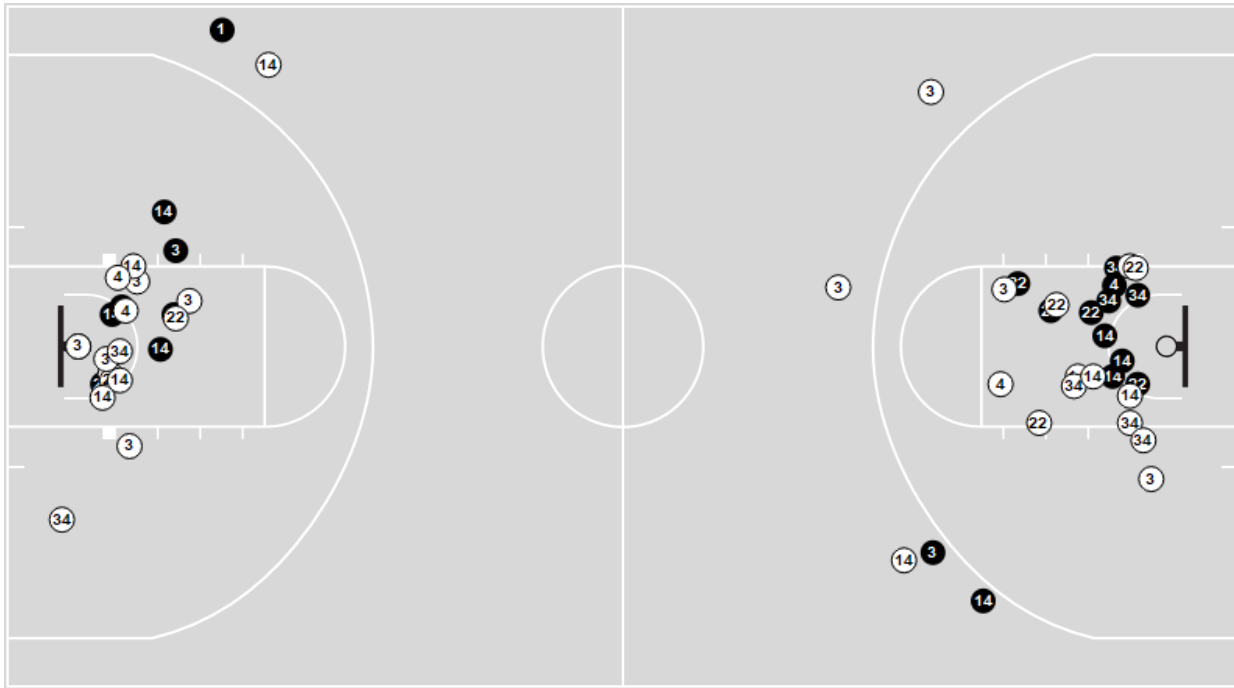

Officials: Trent Perry, Robert Williams, Todd Nugent

Players => All ; FG Types => All ; Results => All ;

Northeast (Cairo)

All Field Goals