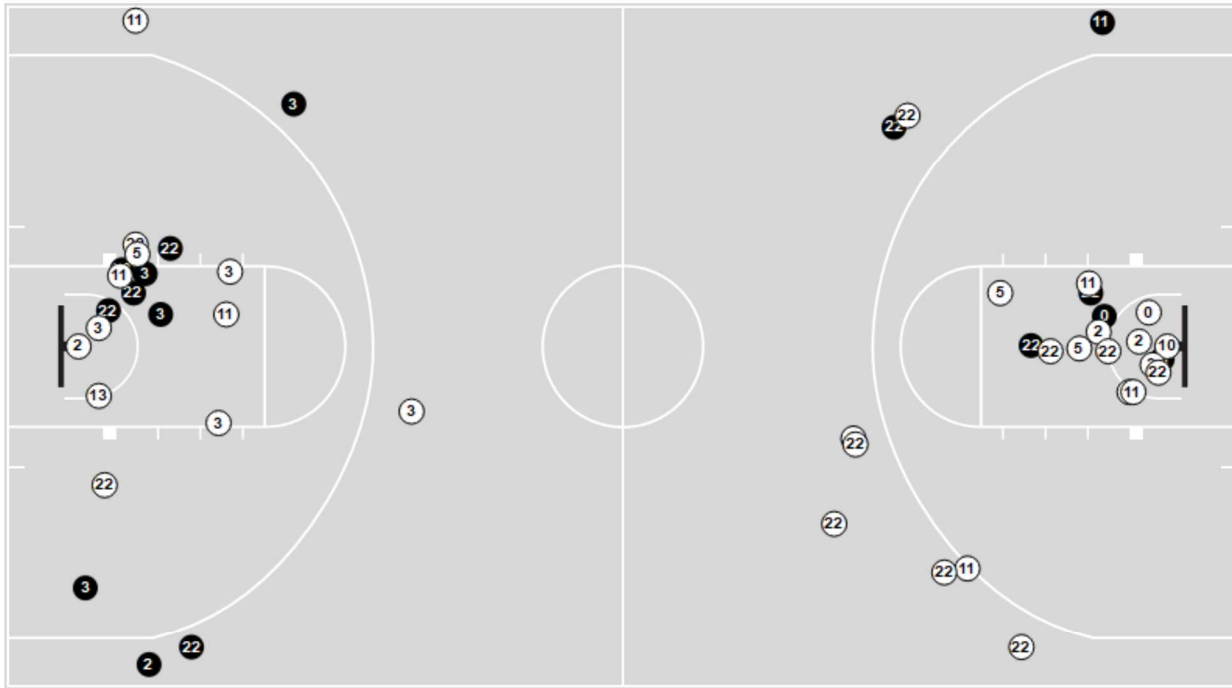

Officials:

Players => All ; FG Types => All ; Results => All ;

Skyline

All Field Goals