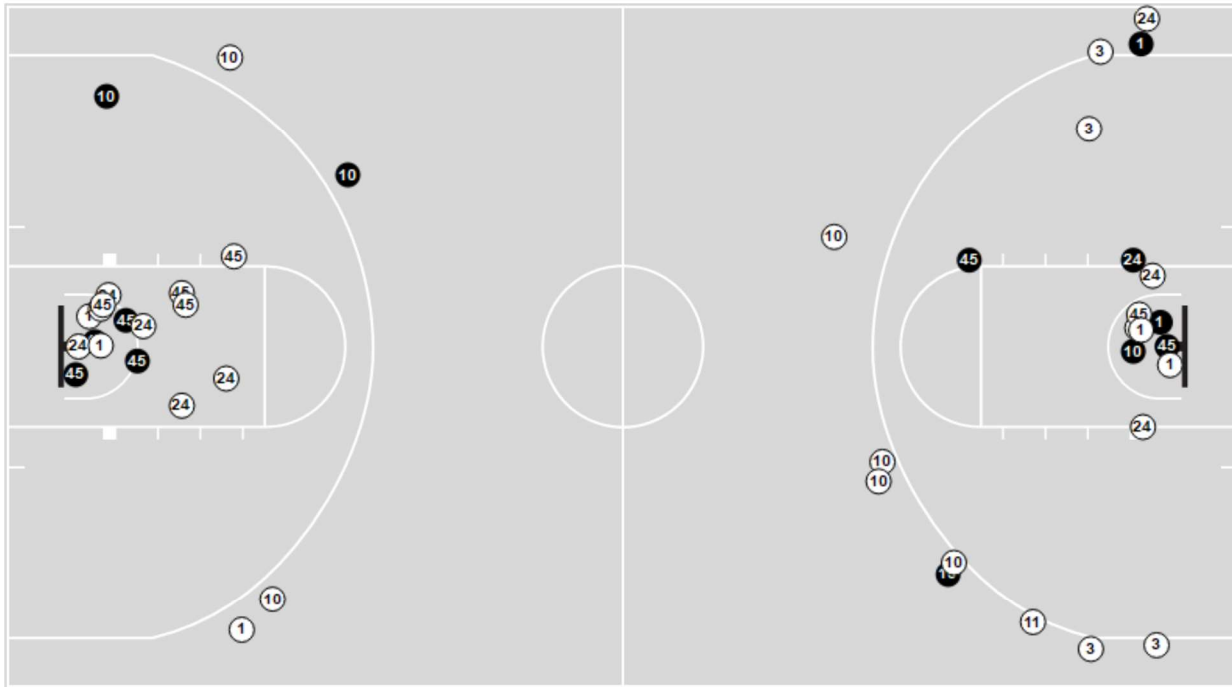

Officials:

Players => All ; FG Types => All ; Results => All ;
Tipton

All Field Goals