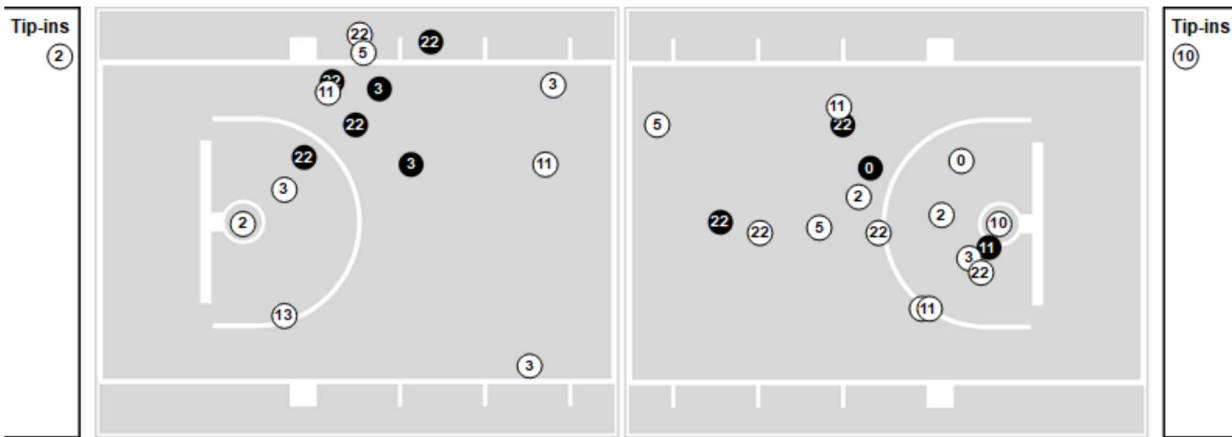

Officials:

Players => All ; FG Types => All ; Results => All ;

**Skyline**

**All Field Goals**

**Shots in the Paint**

**N** Made    **(N)** Missed    **N** - Player Number

Skyline	M/A	%
Field Goals	16/48	33
2 Points	11/34	32
3 Points	5/14	36
Free Throws	10/16	62