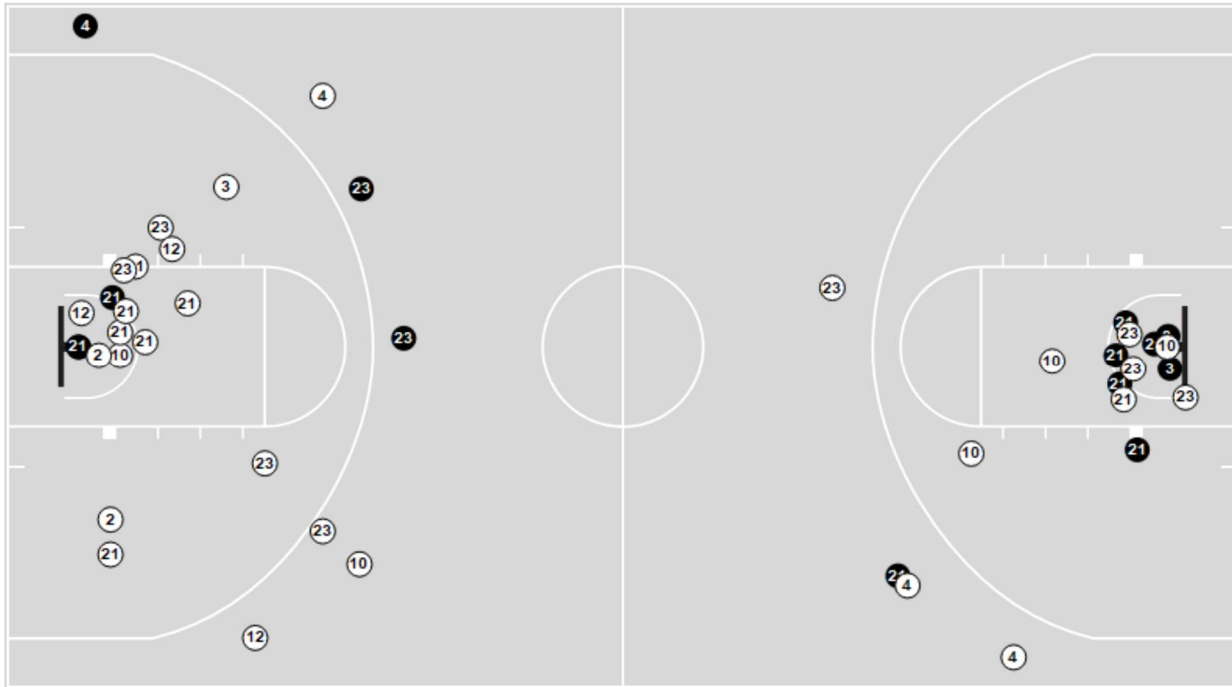

Officials:

Players => All ; FG Types => All ; Results => All ;
Principia

All Field Goals