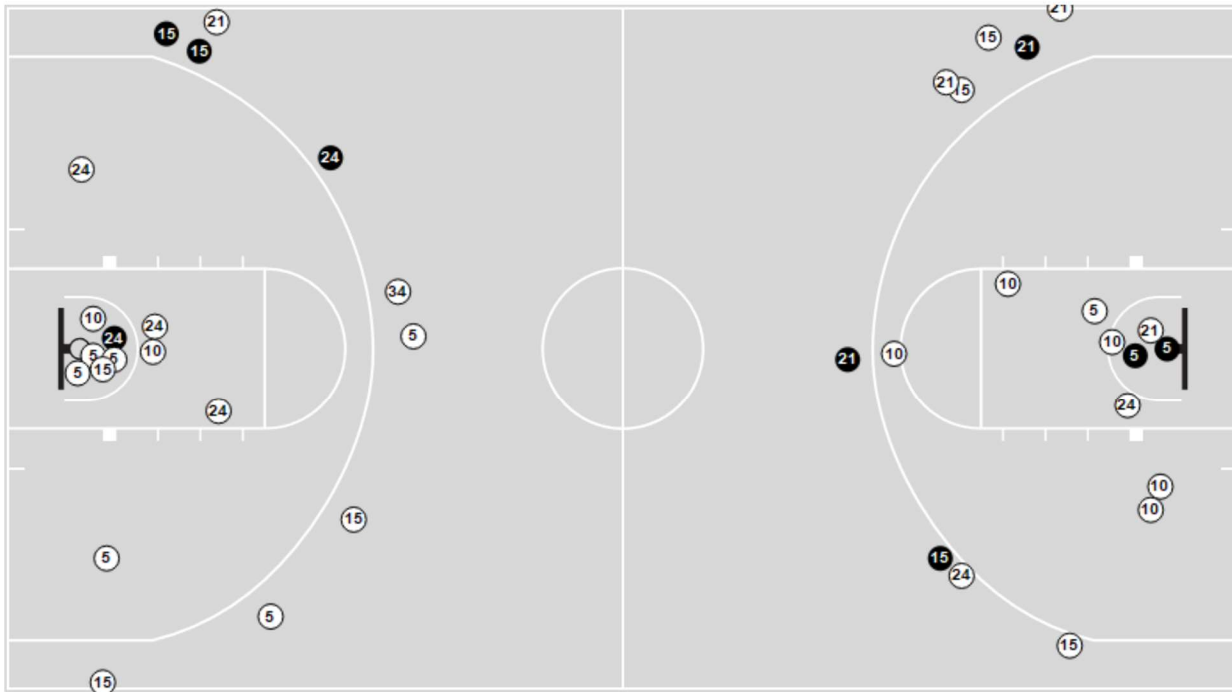

Officials:

Players => All ; FG Types => All ; Results => All ;

Norwood

All Field Goals