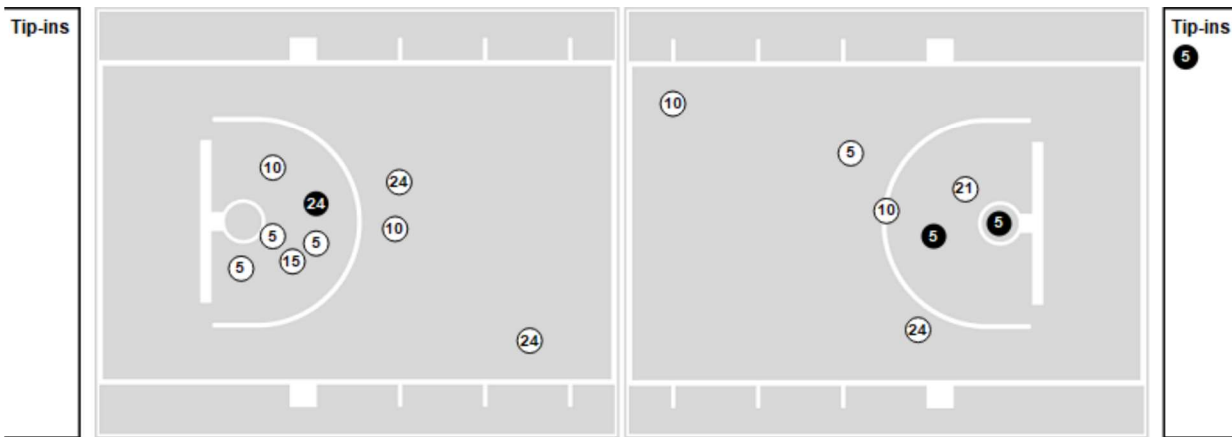

Officials:

Players => All ; FG Types => All ; Results => All ;

Norwood

All Field Goals

Shots in the Paint

● Made ○ Missed N - Player Number

Norwood	M/A	%
Field Goals	9/39	23
2 Points	3/21	14
3 Points	6/18	33
Free Throws	1/2	50