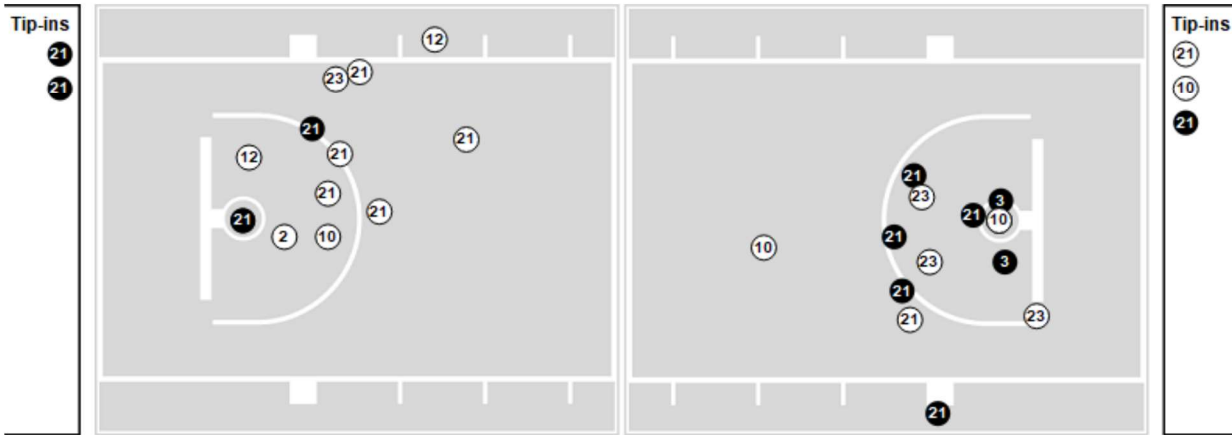

Shots in the Paint

● Made ○ Missed N - Player Number

Principia	M/A	%
Field Goals	15/45	33
2 Points	11/34	32
3 Points	4/11	36
Free Throws	3/5	60

Principia	M/A	%
Points in the Paint	20 (10/26)	38
Fast Break Points	0 (0/0)	0
Second Chance Points	12 (7/12)	58
Effective FG%	38