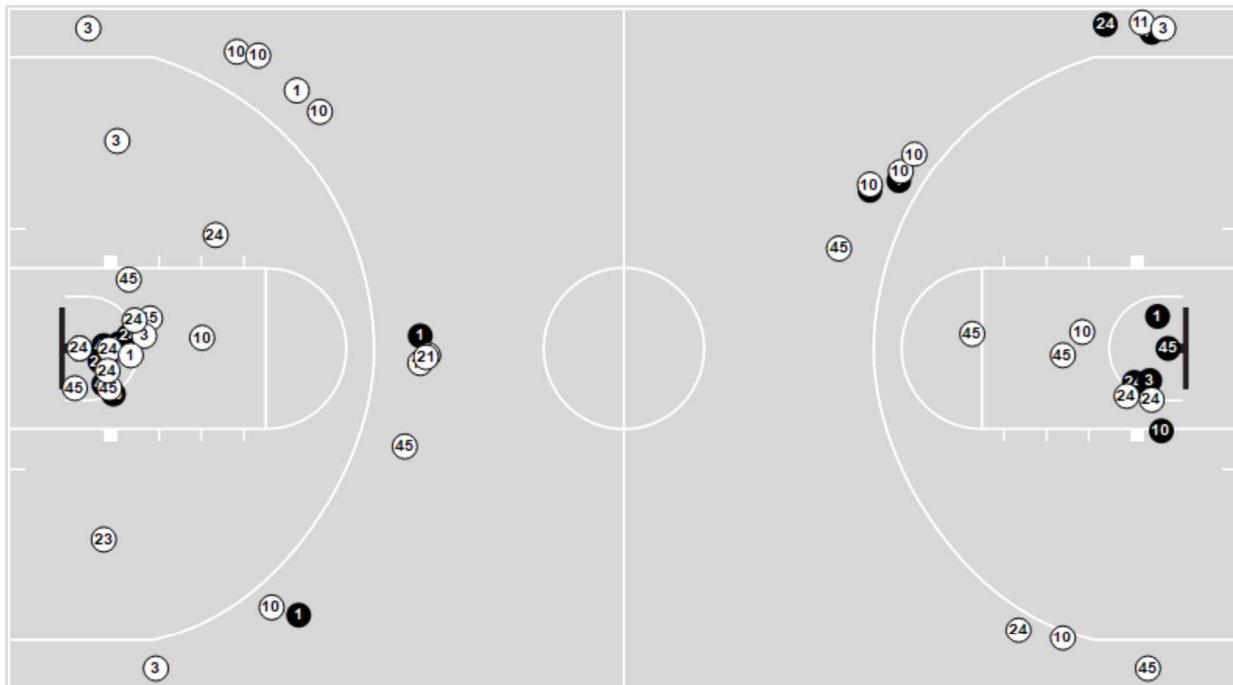

Officials:

Players => All ; FG Types => All ; Results => All ;

Tipton

All Field Goals