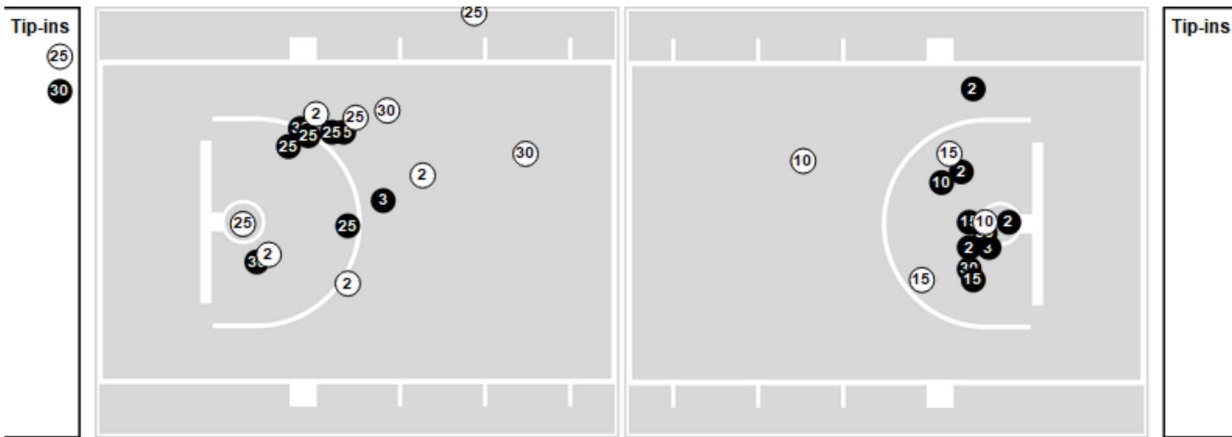

Shots in the Paint

● Made ○ Missed N - Player Number

Hartville	M/A	%
Field Goals	20/42	48
2 Points	19/34	56
3 Points	1/8	12
Free Throws	3/4	75

Hartville	M/A	%
Points in the Paint	38 (19/31)	61
Fast Break Points	2 (1/1)	100
Second Chance Points	9 (6/11)	55
Effective FG%	49