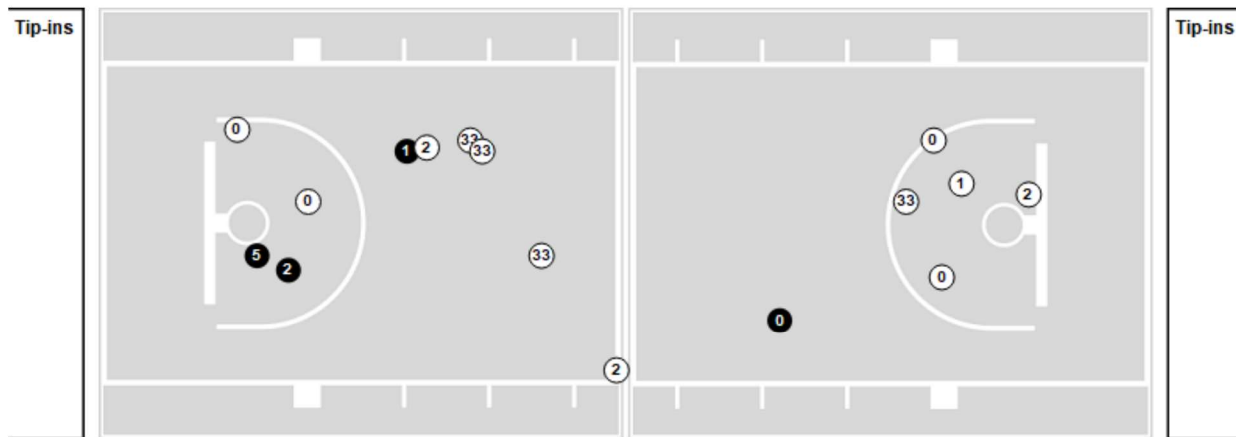

Shots in the Paint

● Made   ○ Missed   N - Player Number

South Pemiscot	M/A	%
Field Goals	8/34	24
2 Points	5/22	23
3 Points	3/12	25
Free Throws	8/12	67

South Pemiscot	M/A	%
Points in the Paint	8 (4/16)	25
Fast Break Points	0 (0/0)	0
Second Chance Points	1 (1/5)	20
Effective FG%	28