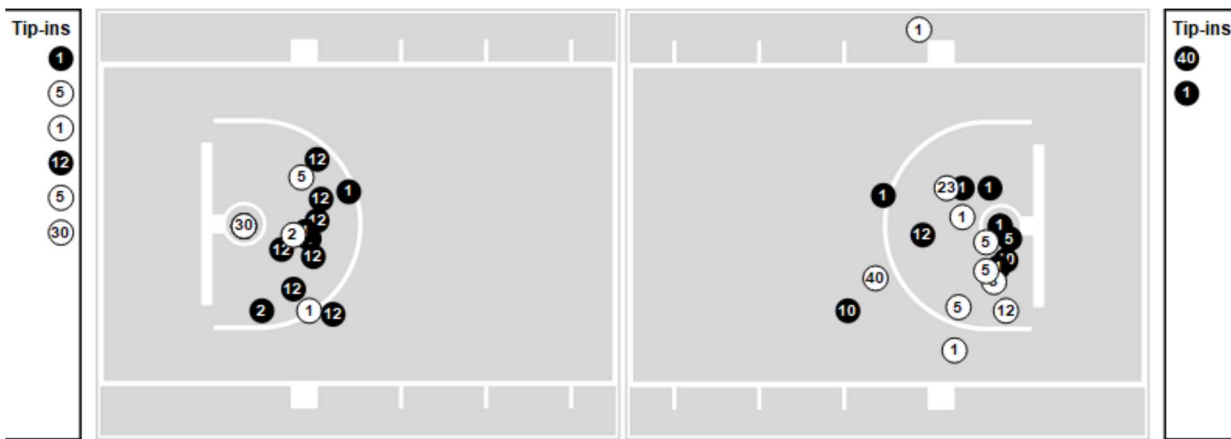

Shots in the Paint

● Made   ○ Missed   N - Player Number

Salisbury	M/A	%
Field Goals	27/52	52
2 Points	24/44	55
3 Points	3/8	38
Free Throws	20/29	69

Salisbury	M/A	%
Points in the Paint	46 (23/39)	59
Fast Break Points	12 (6/6)	100
Second Chance Points	11 (7/12)	58
Effective FG%	55