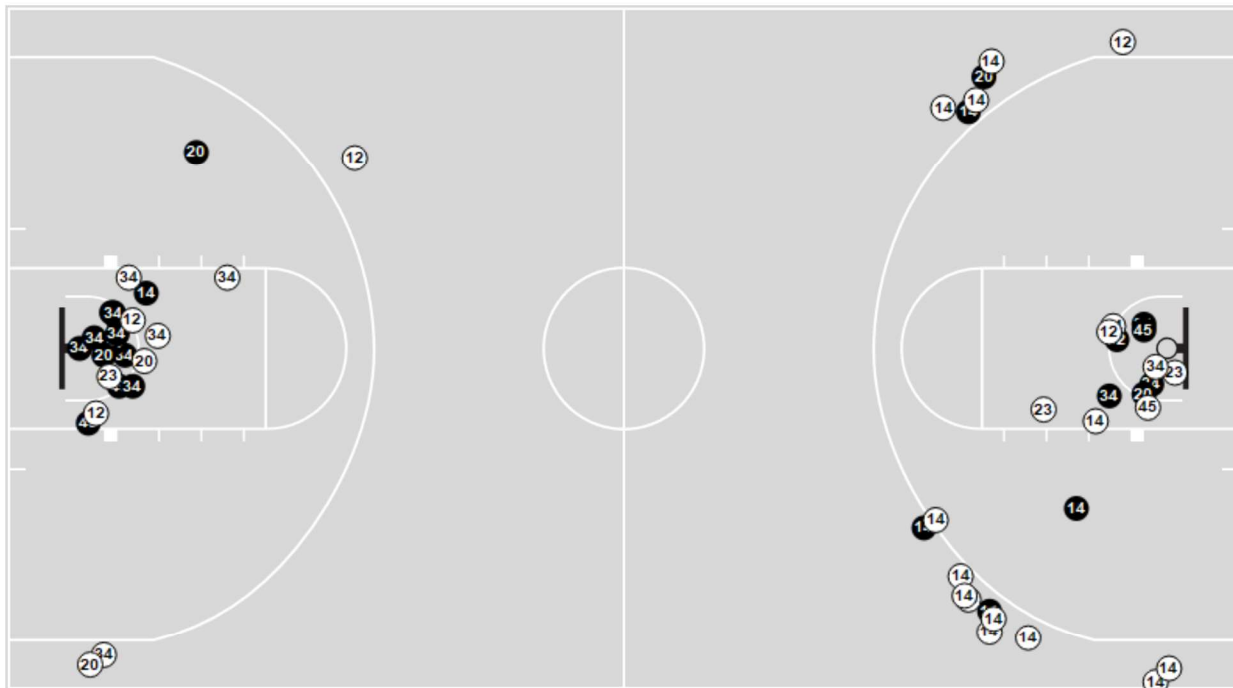

Official Basketball Shot Chart - Final
Northeast (Cairo) at South Nodaway / Jefferson

Game Time: 8:00 PM
Game Duration: 1:29

03/07/24 Mzzou Arena, Columbia MO
MSHSAA Show-Me Showdown - Class 1 Girls Championship

Officials: Mark Bross, Calvin Harris, Brandon Hubbard

Players => All ; FG Types => All ; Results => All ;

South Nodaway / Jefferson

All Field Goals