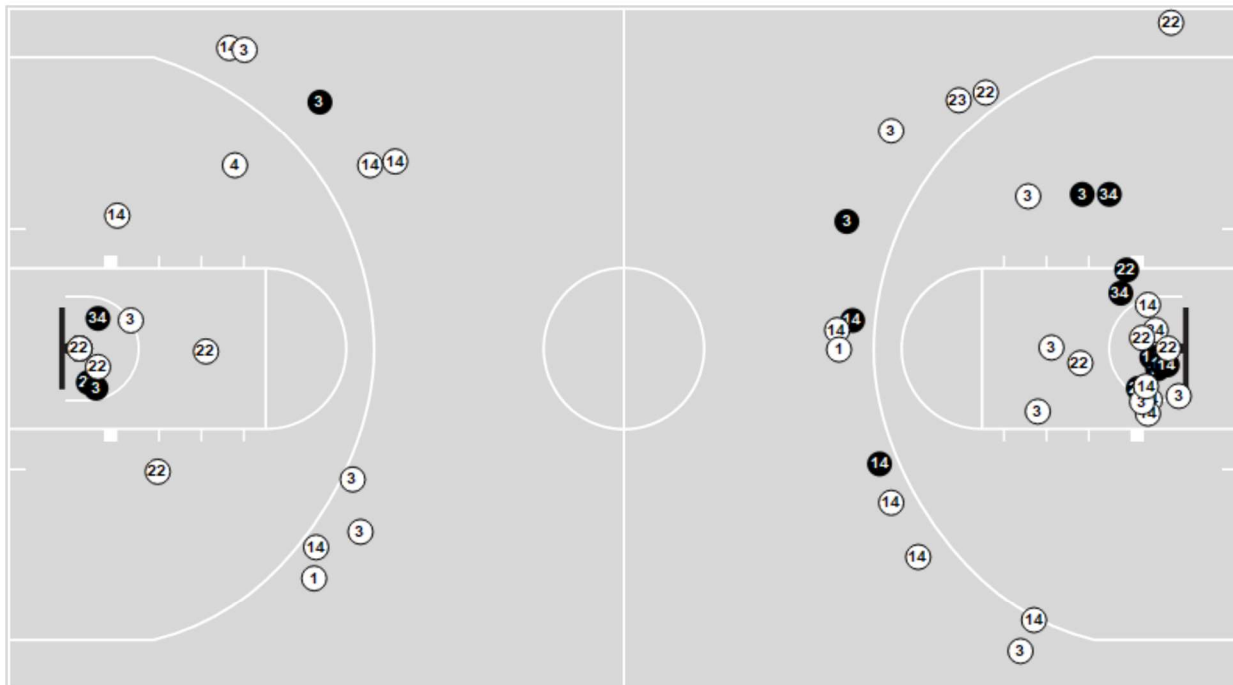

Official Basketball Shot Chart - Final
Northeast (Cairo) at South Nodaway / Jefferson

Game Time: 8:00 PM
Game Duration: 1:29

03/07/24 Mizzou Arena, Columbia MO
MSHSAA Show-Me Showdown - Class 1 Girls Championship

Officials: Mark Bross, Calvin Harris, Brandon Hubbard

Players => All ; FG Types => All ; Results => All ;
Northeast (Cairo)

All Field Goals