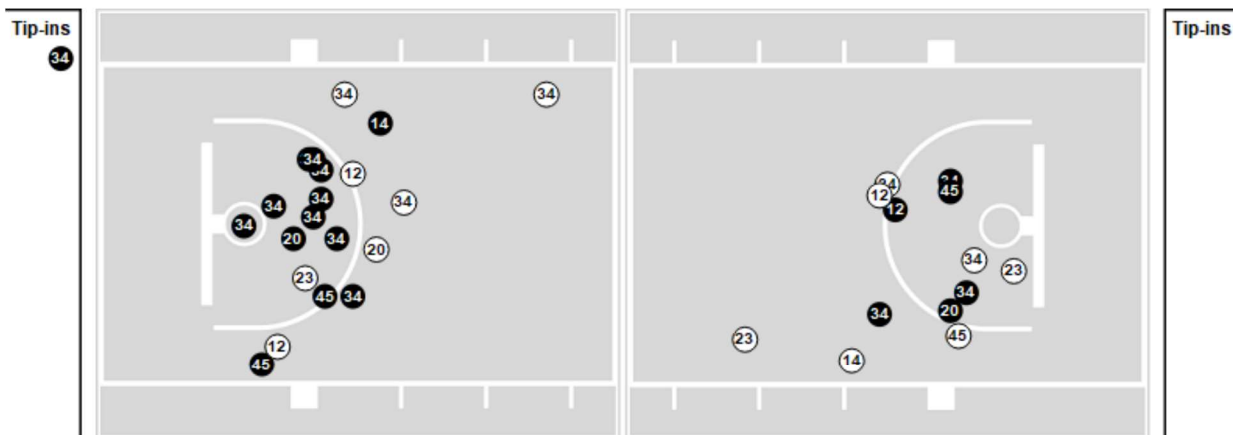

Shots in the Paint

● Made ○ Missed N - Player Number

South Nodaway / Jefferson	M/A	%
Field Goals	25/55	45
2 Points	21/36	58
3 Points	4/19	21
Free Throws	10/20	50

South Nodaway / Jefferson	M/A	%
Points in the Paint	38 (19/33)	58
Fast Break Points	8 (4/4)	100
Second Chance Points	15 (8/18)	44
Effective FG%	49