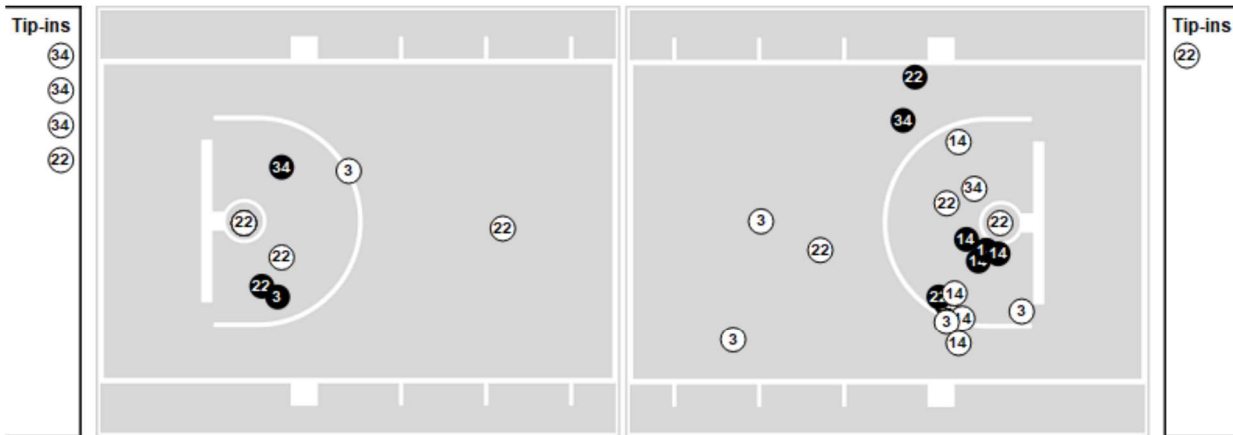

Shots in the Paint

● Made   ○ Missed   N - Player Number

Northeast (Cairo)	M/A	%
Field Goals	17/58	29
2 Points	13/36	36
3 Points	4/22	18
Free Throws	14/24	58

Northeast (Cairo)	M/A	%
Points in the Paint	22 (11/30)	37
Fast Break Points	12 (7/8)	88
Second Chance Points	15 (12/24)	50
Effective FG%	33