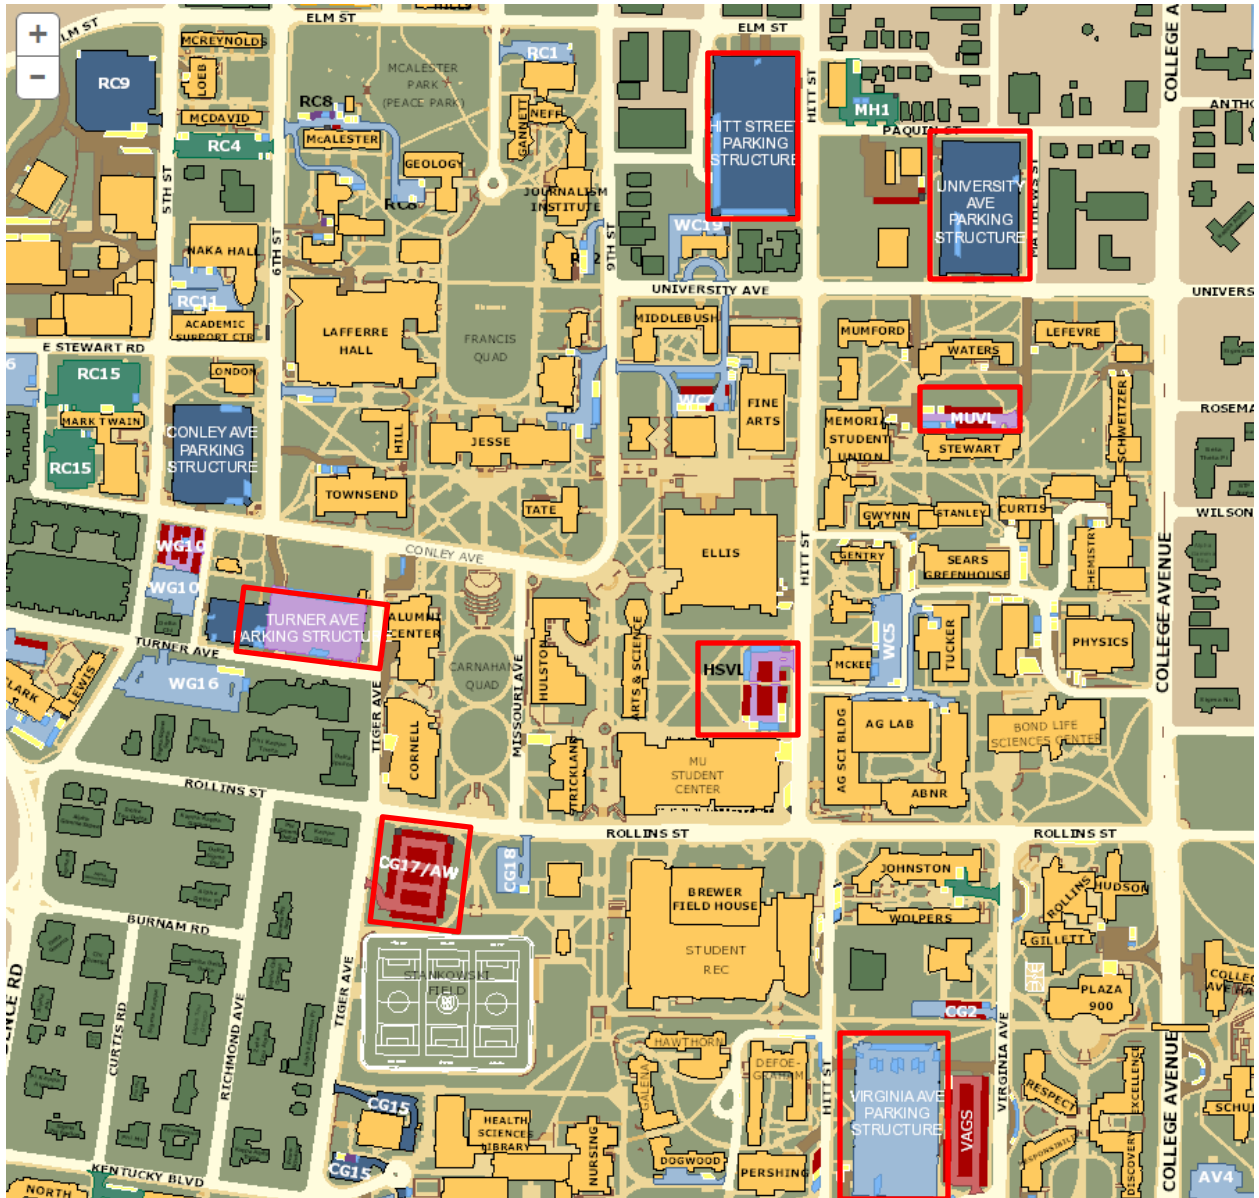

## Directions and Locations for Visitor Parking

The University of Missouri has several visitor parking locations throughout campus. Listed below are the Visitor Parking locations and instructions for use. See map on next page for highlighted lots outlined in red box. 

# Parking Lots and Structures

HSVL – Hitt Street Visitor Lot  
MUVL – Memorial Union Visitor Lot