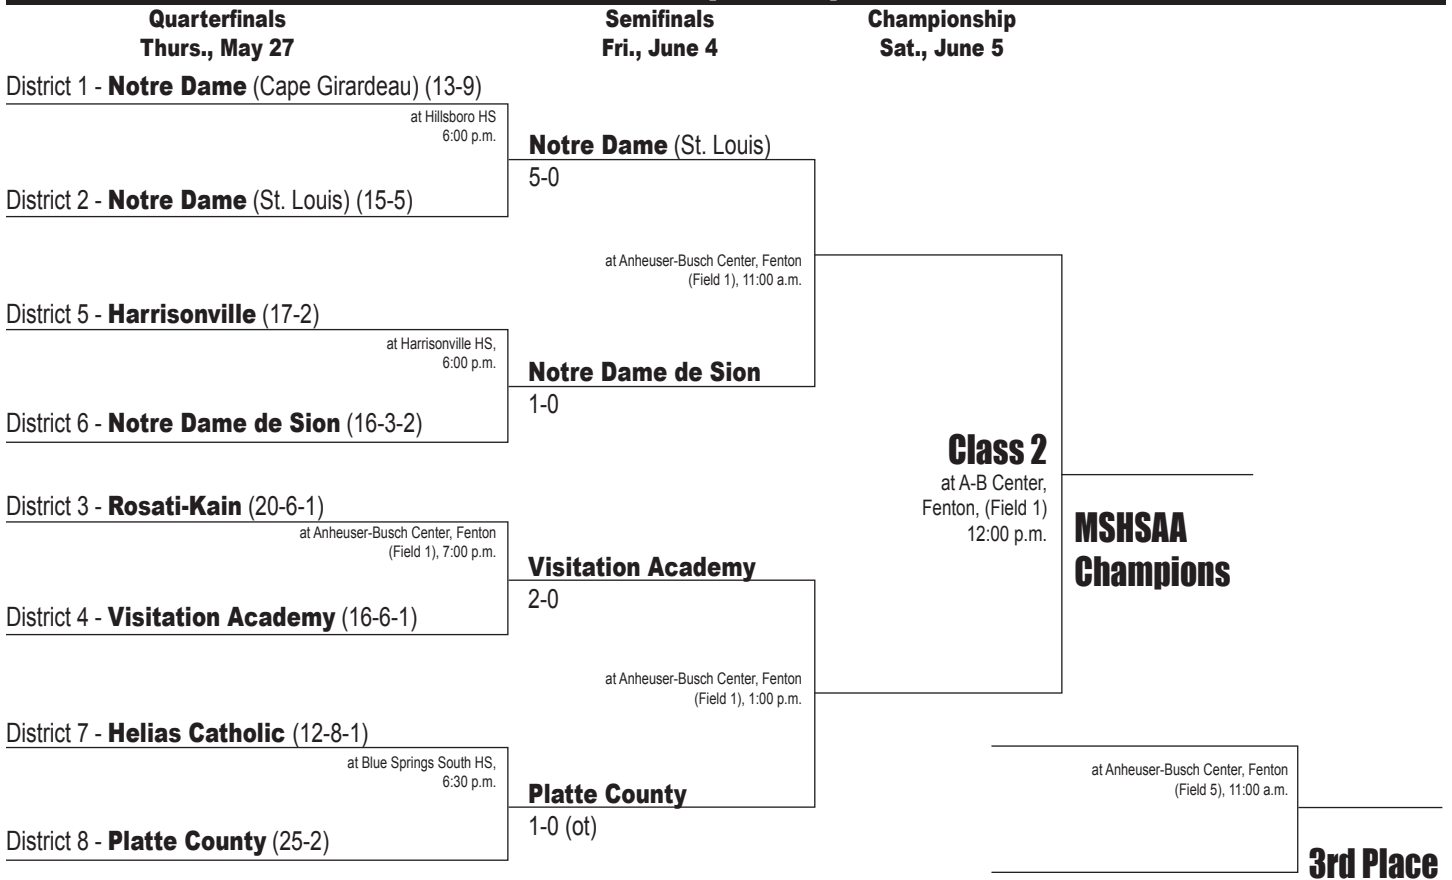

■ 2010 MSHSAA Class 1 Girls Soccer Championship

■ 2010 MSHSAA Class 2 Girls Soccer Championship

■ 2010 MSHSAA Class 3 Girls Soccer Championship

Sectionals
Tues., May 25

Quarterfinals
Sat., May 29

Semifinals
Fri., June 4

Championship
Sat., June 5

District 1 - **Jackson** (17-4)

at Anheuser-Busch Center, Fenton (Field 1), 5:00 p.m.

District 2 - **Pattonville** (18-6)

District 3 - **Francis Howell** (16-9)

at Anheuser-Busch Center, Fenton (Field 1), 7:00 p.m.

District 4 - **Ursuline Academy** (17-4)

District 9 - **Rock Bridge** (11-11-1)

at 179 Soccer Complex, Jefferson City, 6:00 p.m.

District 10 - **Rolla** (13-9-2)

District 11 - **Nixa** (16-5)

at Central HS, Springfield, 6:30 p.m.