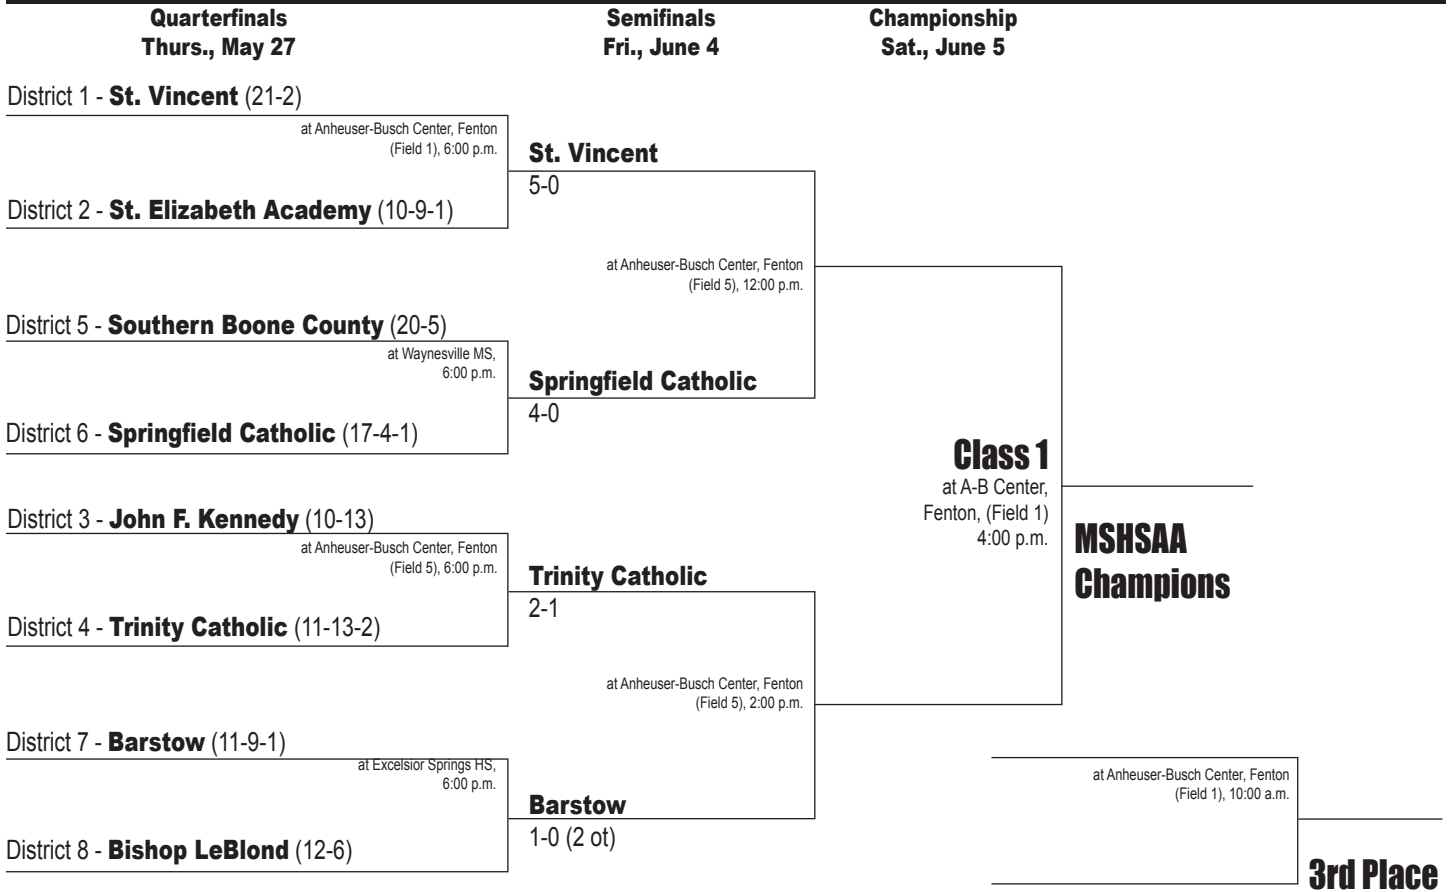

■ 2010 MSHSAA Class 1 Girls Soccer Championship

■ 2010 MSHSAA Class 2 Girls Soccer Championship

■ 2010 MSHSAA Class 3 Girls Soccer Championship

Sectionals
Tues., May 25

Quarterfinals
Sat., May 29

Semifinals
Fri., June 4