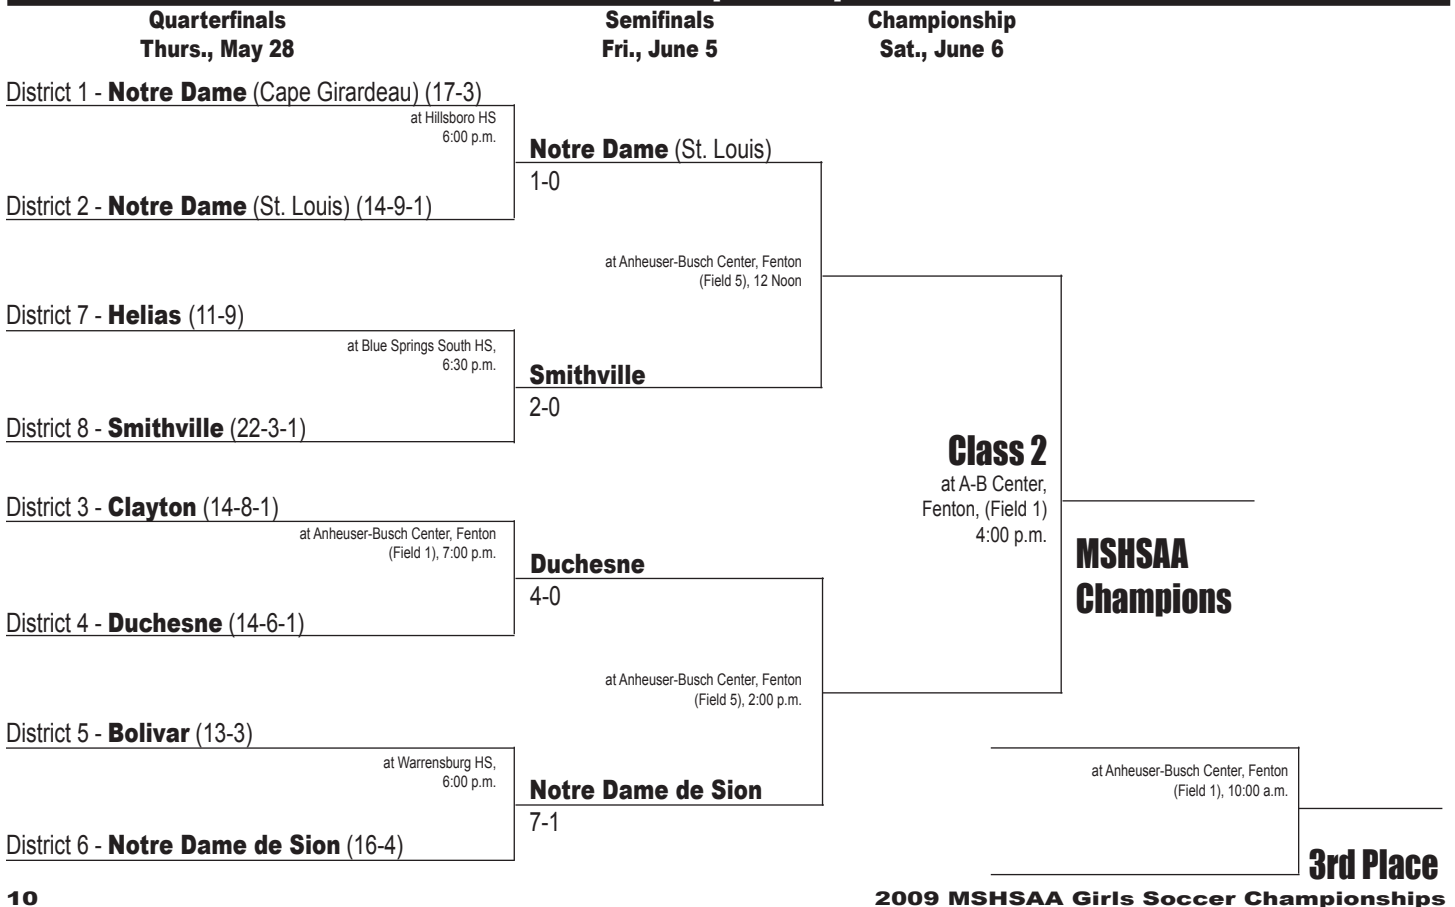

■ 2009 MSHSAA Class 1 Girls Soccer Championship

■ 2009 MSHSAA Class 2 Girls Soccer Championship

2009 MSHSAA Class 3 Girls Soccer Championship

Sectionals
Tues., May 26

Quarterfinals
Sat., May 30

Semifinals
Fri., June 5