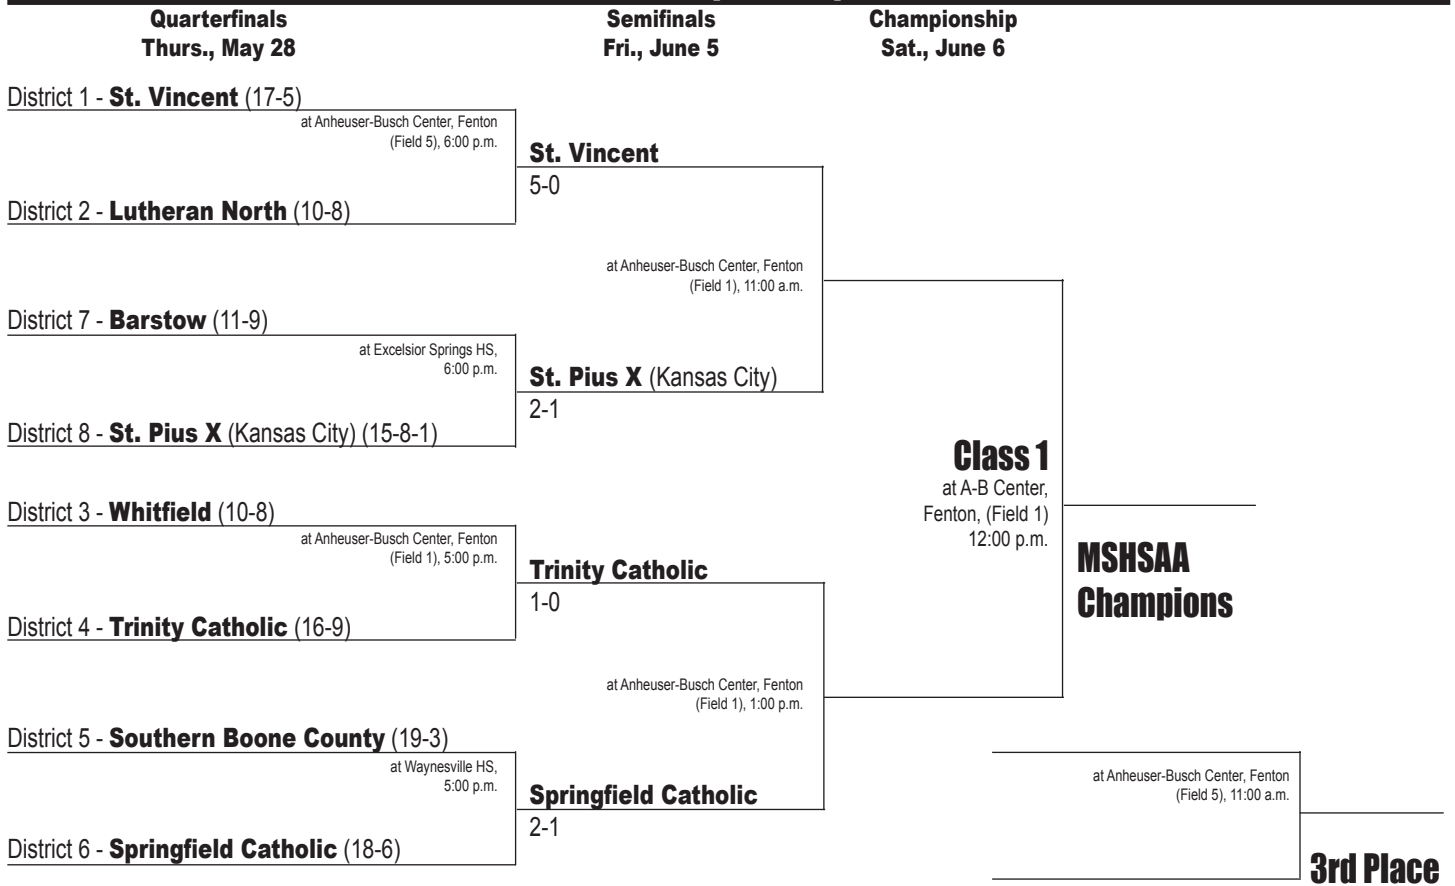

■ 2009 MSHSAA Class 1 Girls Soccer Championship

■ 2009 MSHSAA Class 2 Girls Soccer Championship

2009 MSHSAA Class 3 Girls Soccer Championship

Sectionals
Tues., May 26

Quarterfinals
Sat., May 30

Semifinals
Fri., June 5