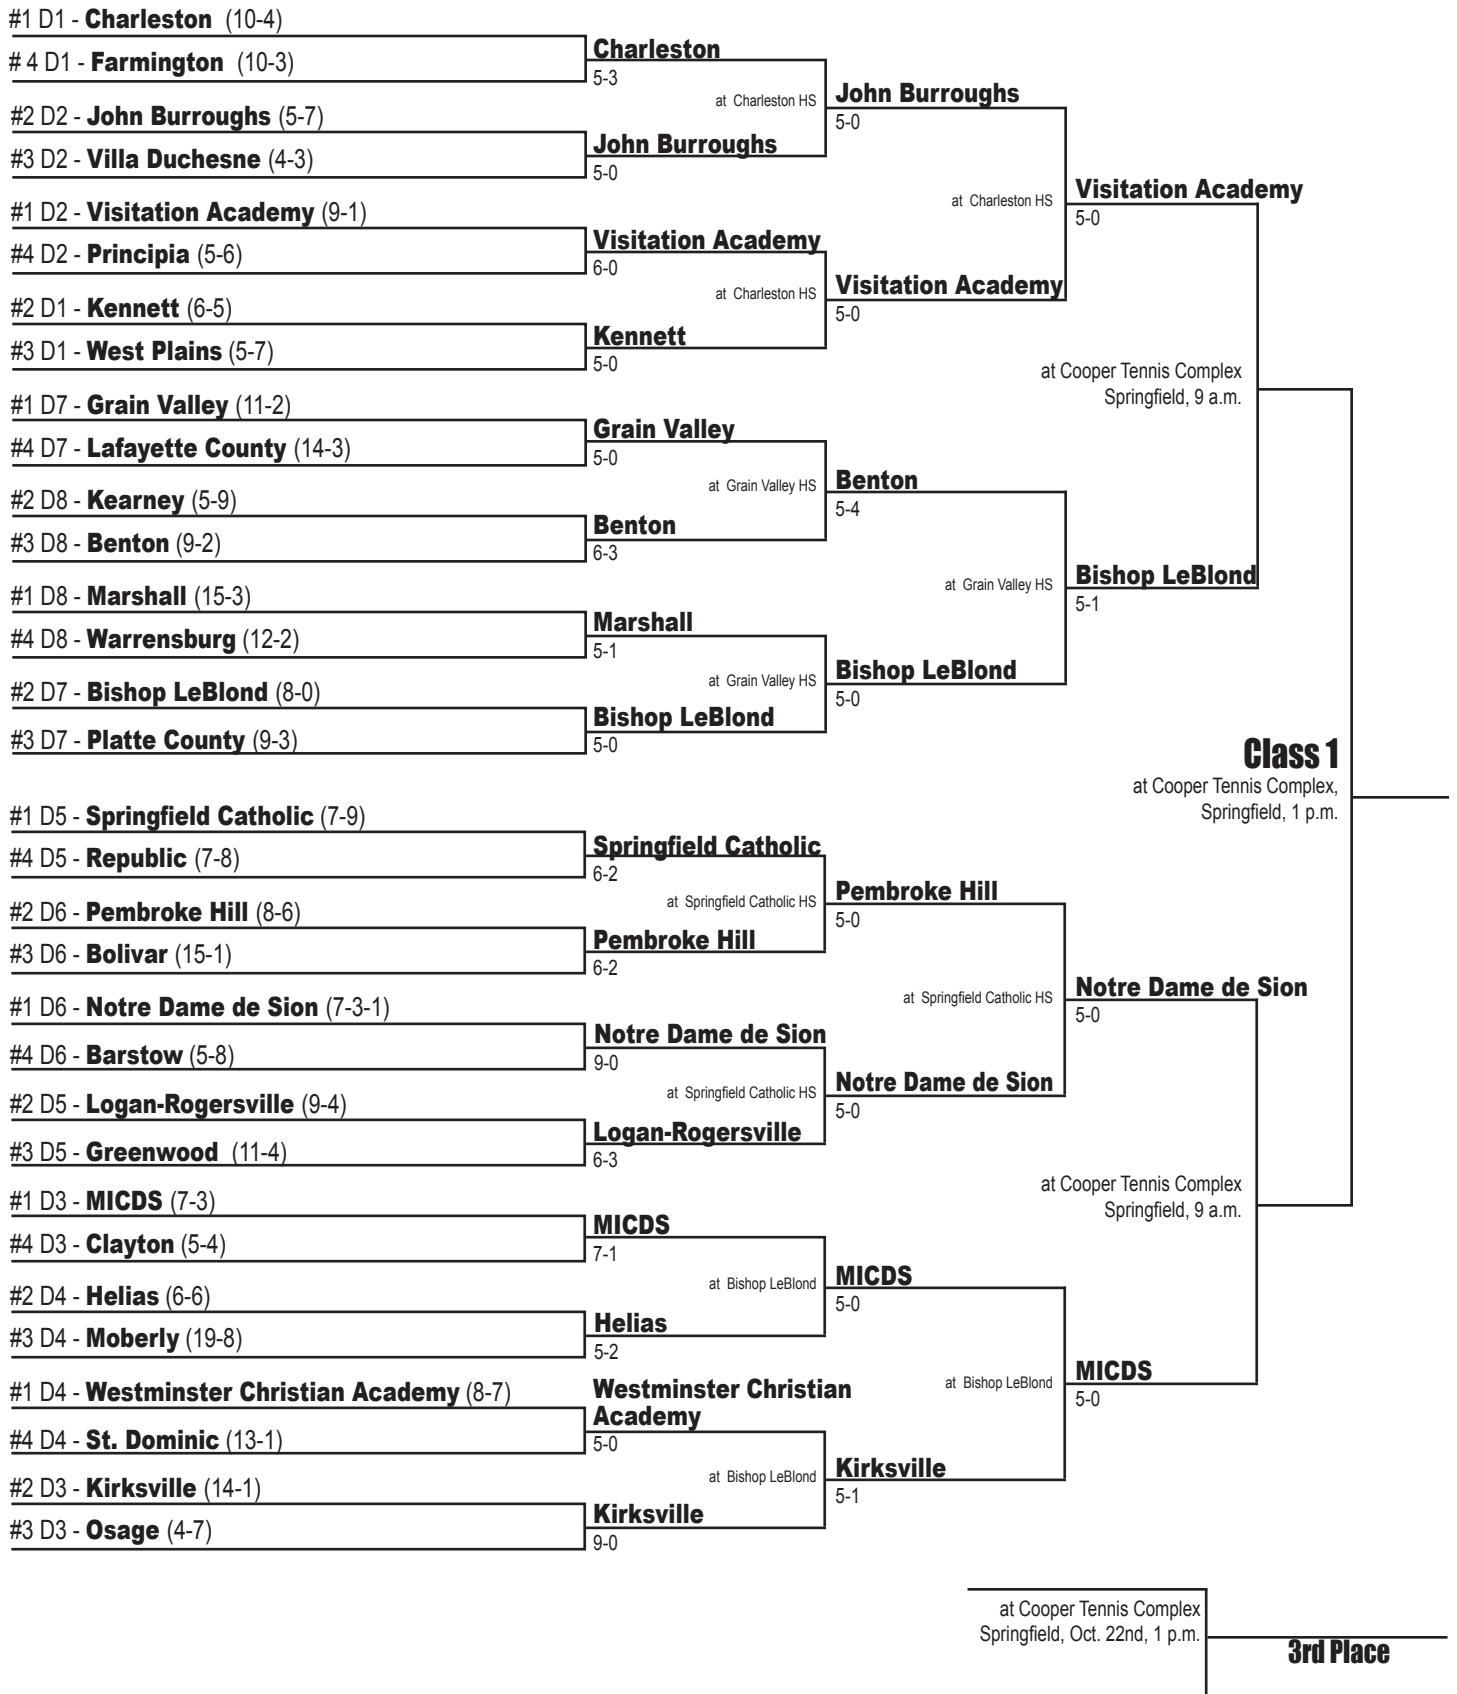

2009 MSHSAA Class 1 Girls Tennis Championship

Regionals, Tue., Oct. 13

**Sectionals
Sat., Oct. 17**

**Quarterfinals
Sat., Oct. 17**

**Semifinals
Thu., Oct. 22**

**Championship
Thu., Oct. 22**

2009 MSHSAA Class 1 Girls Tennis Singles Championship